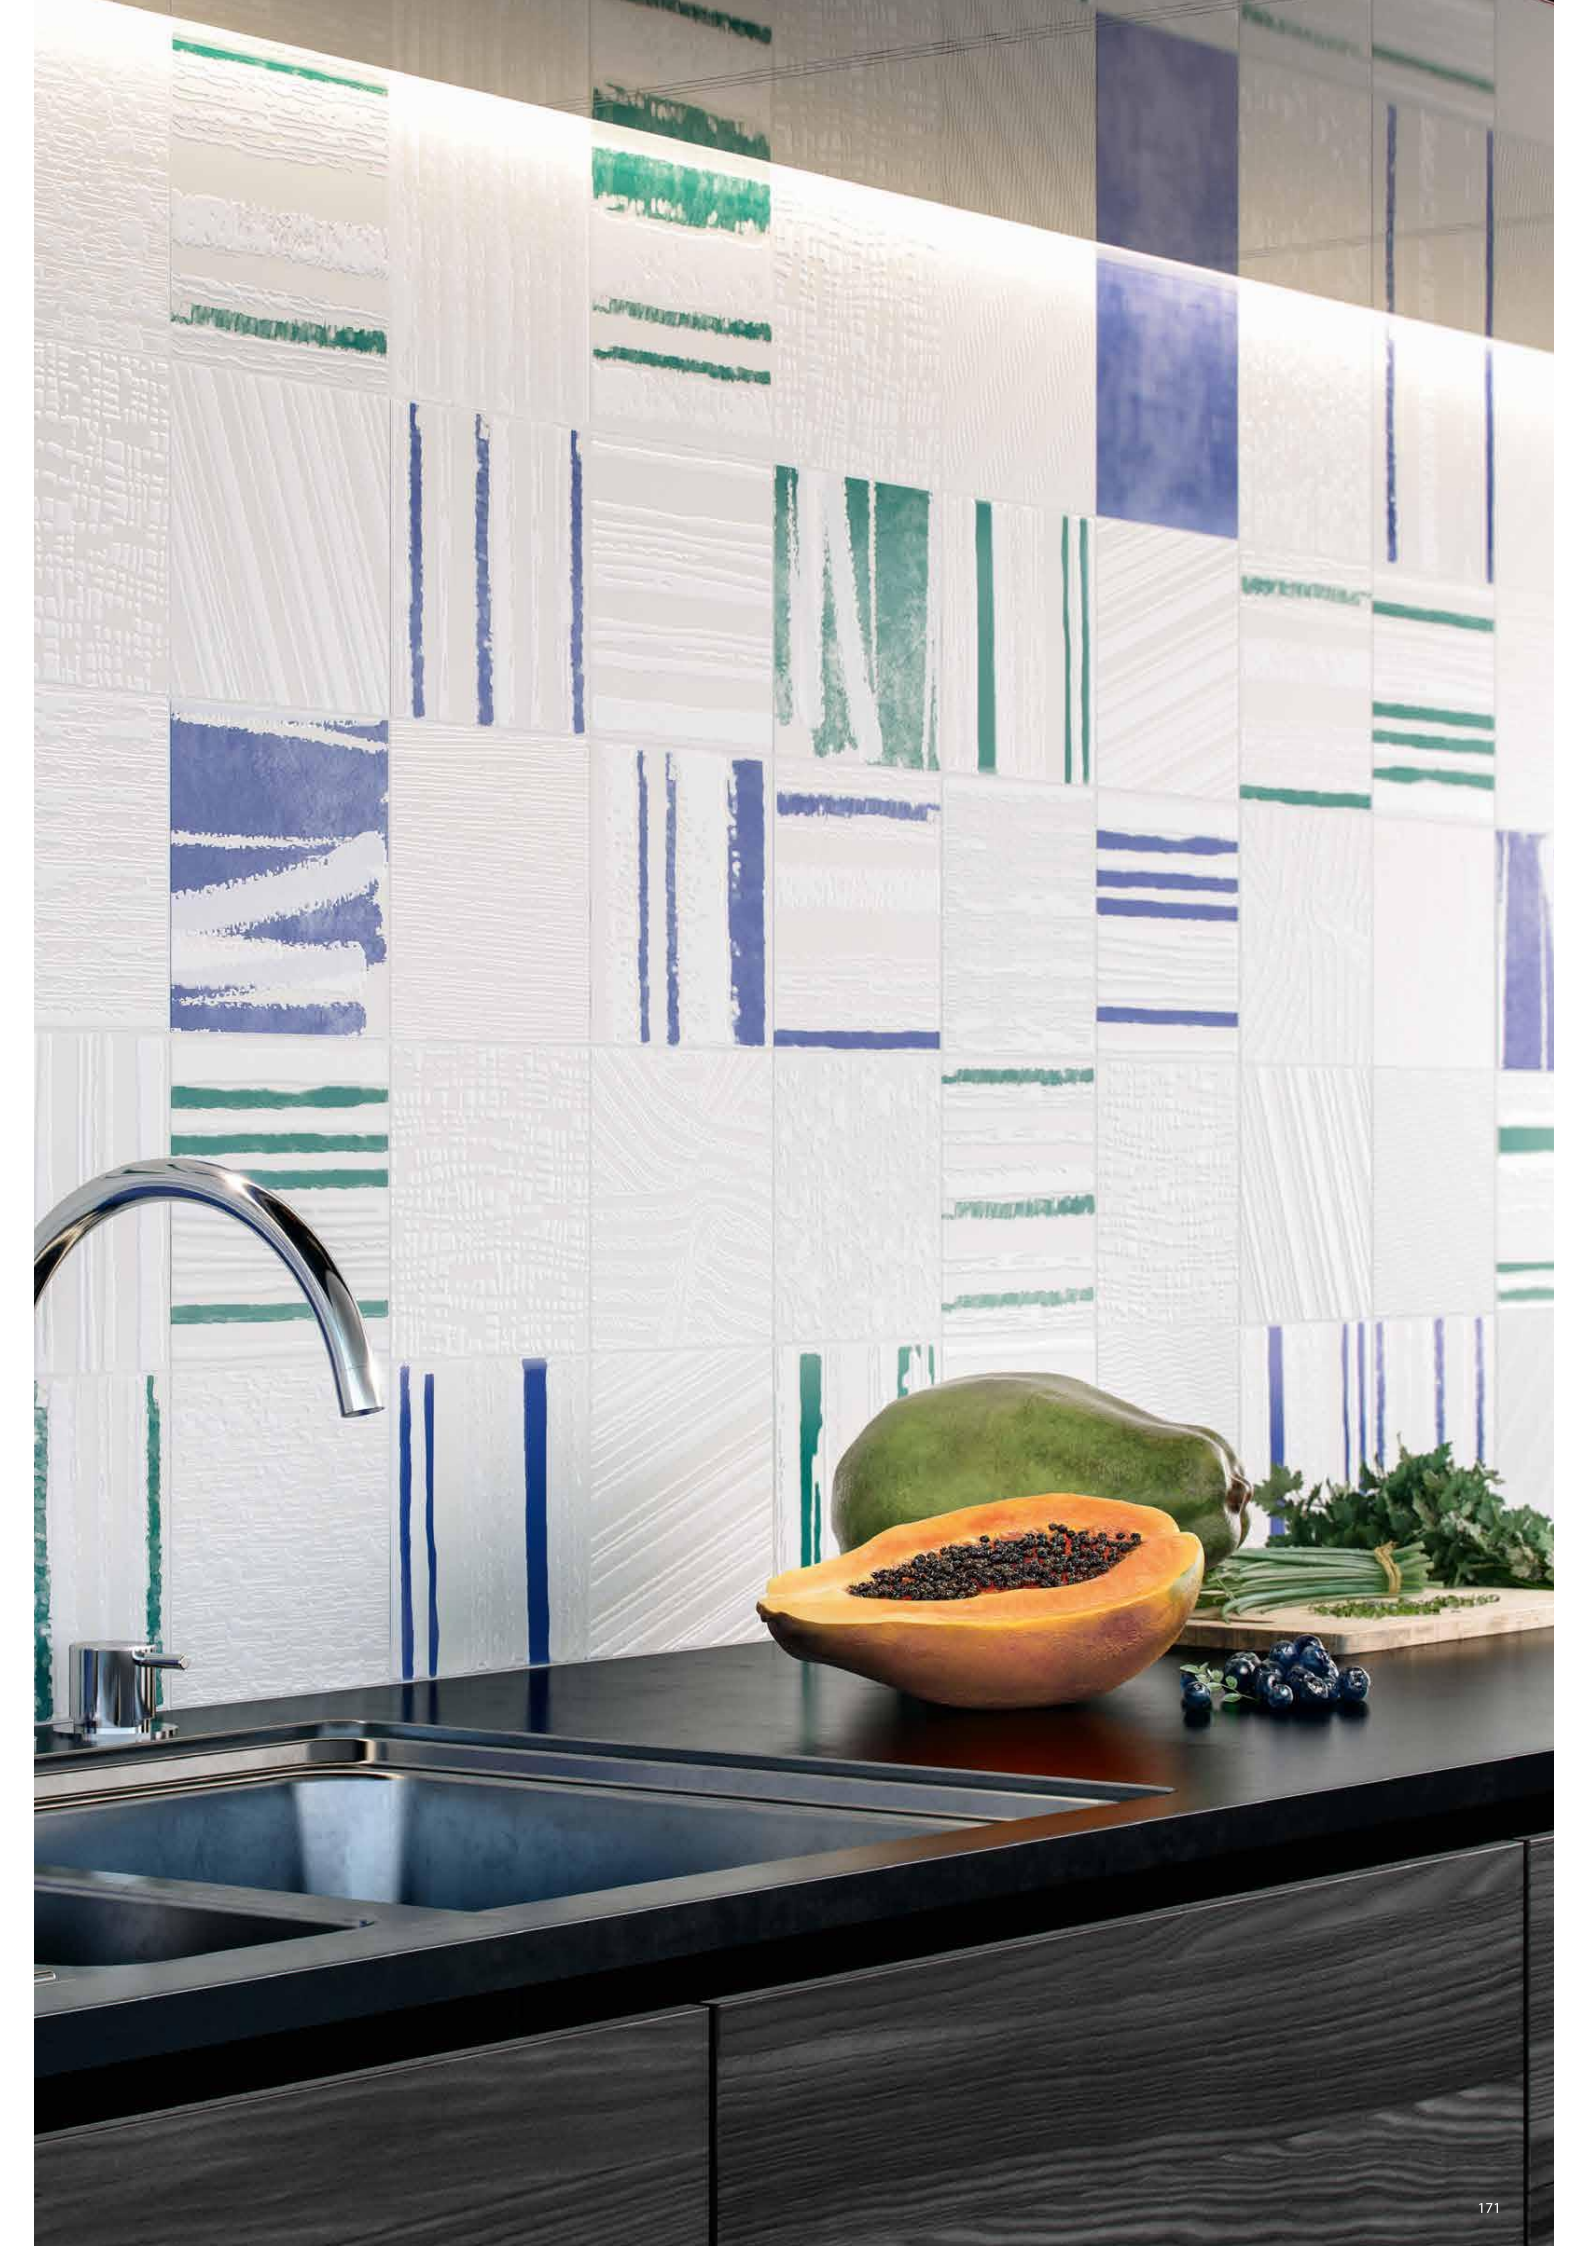

MUNDI

MUNDI

mundi 34 x 66,5

Mundi White MD01R
34 x 66,5cm . 13,4" x 26,2" / R16

Mundi Beige MD20R
34 x 66,5cm . 13,4" x 26,2" / R16

Mundi Grey MD10R
34 x 66,5cm . 13,4" x 26,2" / R16

Mundi Stripe White MD03R
34 x 66,5cm . 13,4" x 26,2" / R17

Mundi Stripe Beige MD23R
34 x 66,5cm . 13,4" x 26,2" / R17

Mundi Stripe Grey MD13R
34 x 66,5cm . 13,4" x 26,2" / R17

Mundi Geom Colors MD75R
34 x 66,5cm . 13,4" x 26,2" / R17

m² / cx 1,13

m² / pal 45,20

1 A Dominó recomenda a aplicação aleatória e aconselha a rotação das peças.
 1 Domino recommends random application and advises the rotation of the tiles.