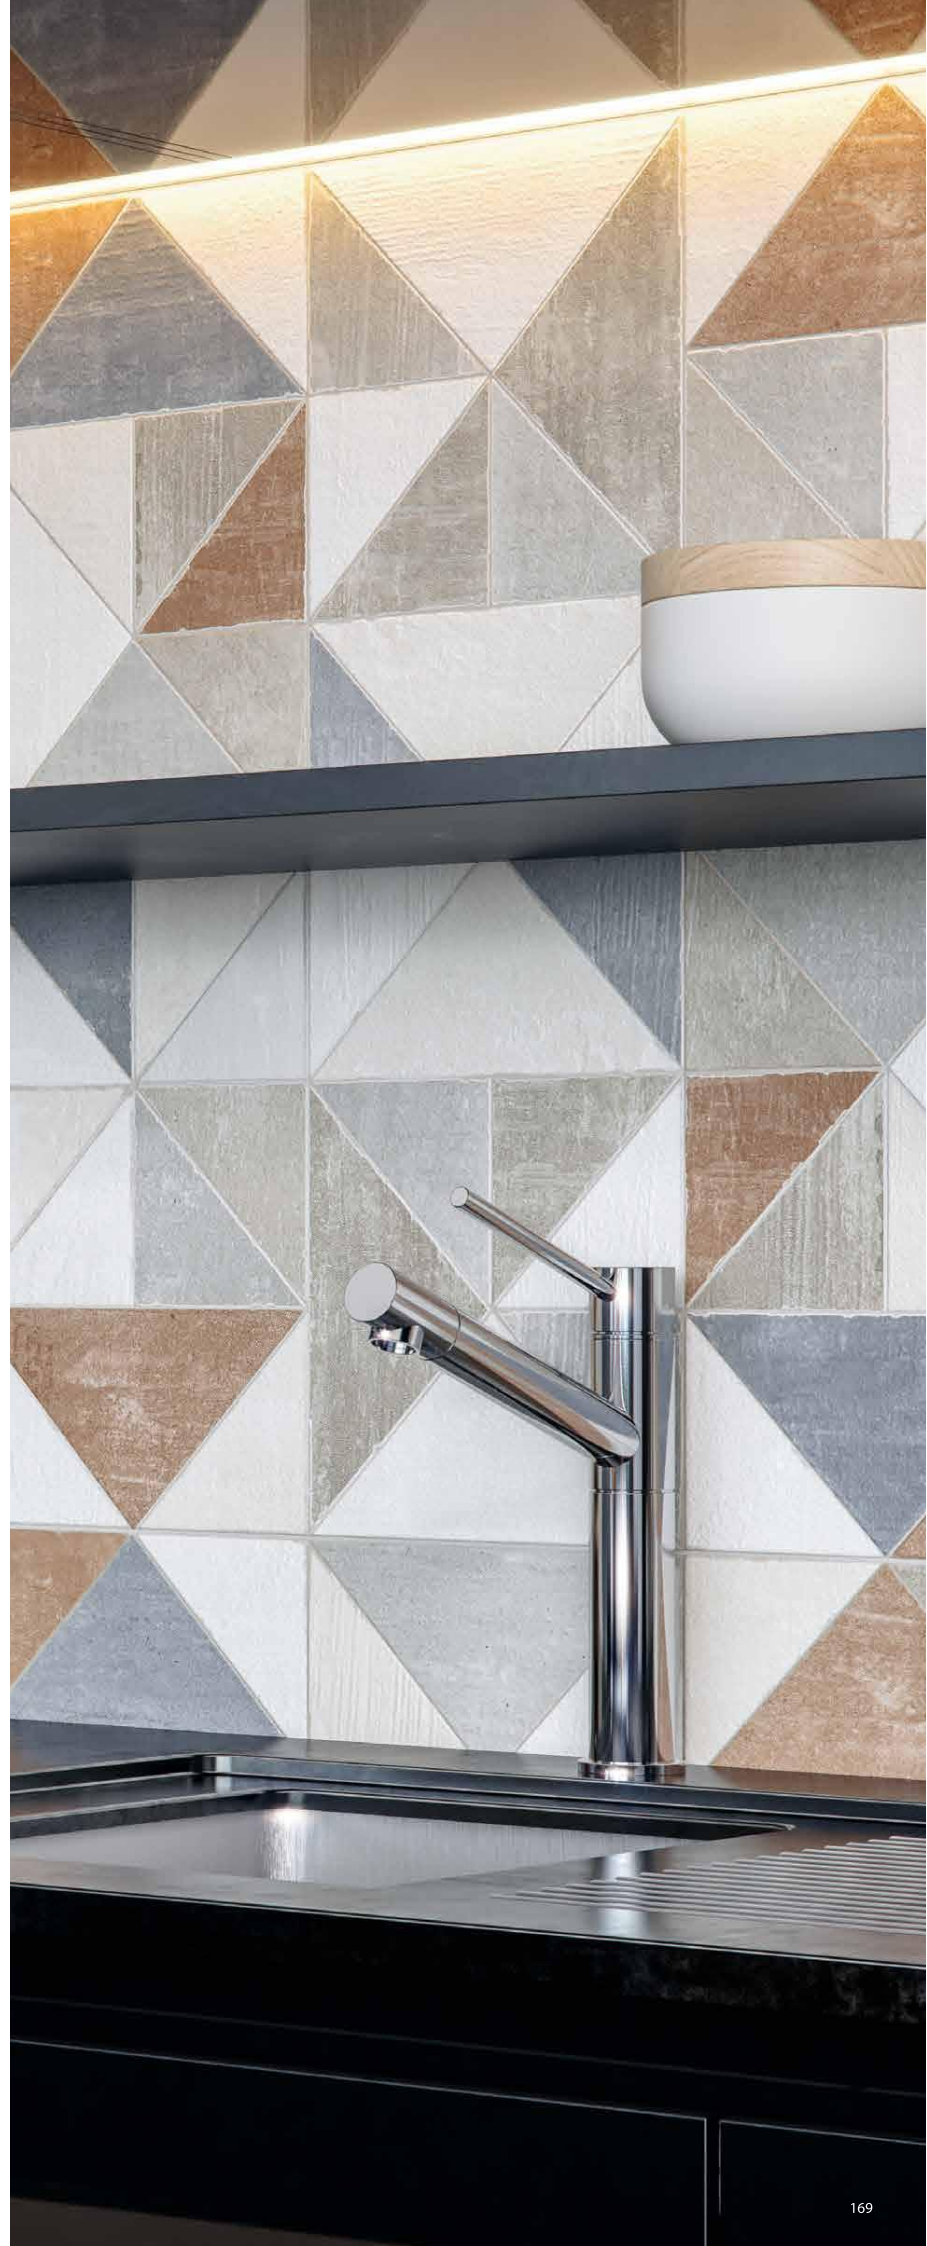

MUNDI

MUNDI

mundi 34 x 66,5

Mundi White MD01R
34 x 66,5cm . 13,4" x 26,2" / R16

Mundi Beige MD20R
34 x 66,5cm . 13,4" x 26,2" / R16

Mundi Grey MD10R
34 x 66,5cm . 13,4" x 26,2" / R16

Mundi Stripe White MD03R
34 x 66,5cm . 13,4" x 26,2" / R17

Mundi Stripe Beige MD23R
34 x 66,5cm . 13,4" x 26,2" / R17

Mundi Stripe Grey MD13R
34 x 66,5cm . 13,4" x 26,2" / R17

Mundi Geom Colors MD75R
34 x 66,5cm . 13,4" x 26,2" / R17

m² / cx 1,13

m² / pal 45,20

1 A Dominó recomenda a aplicação aleatória e aconselha a rotação das peças.
 1 Domino recommends random application and advises the rotation of the tiles.

Mosaico Mundi White EMD01
 33 x 33cm . 13" x 13" / P55

Mosaico Mundi Grey EMD10
 33 x 33cm . 13" x 13" / P55

Mosaico Mundi Beige EMD20
 33 x 33cm . 13" x 13" / P55

mundi 33 x 33

Decor Trace EMD26 (1)
 16,2 x 16,2cm . 6,4" x 6,4" / P19