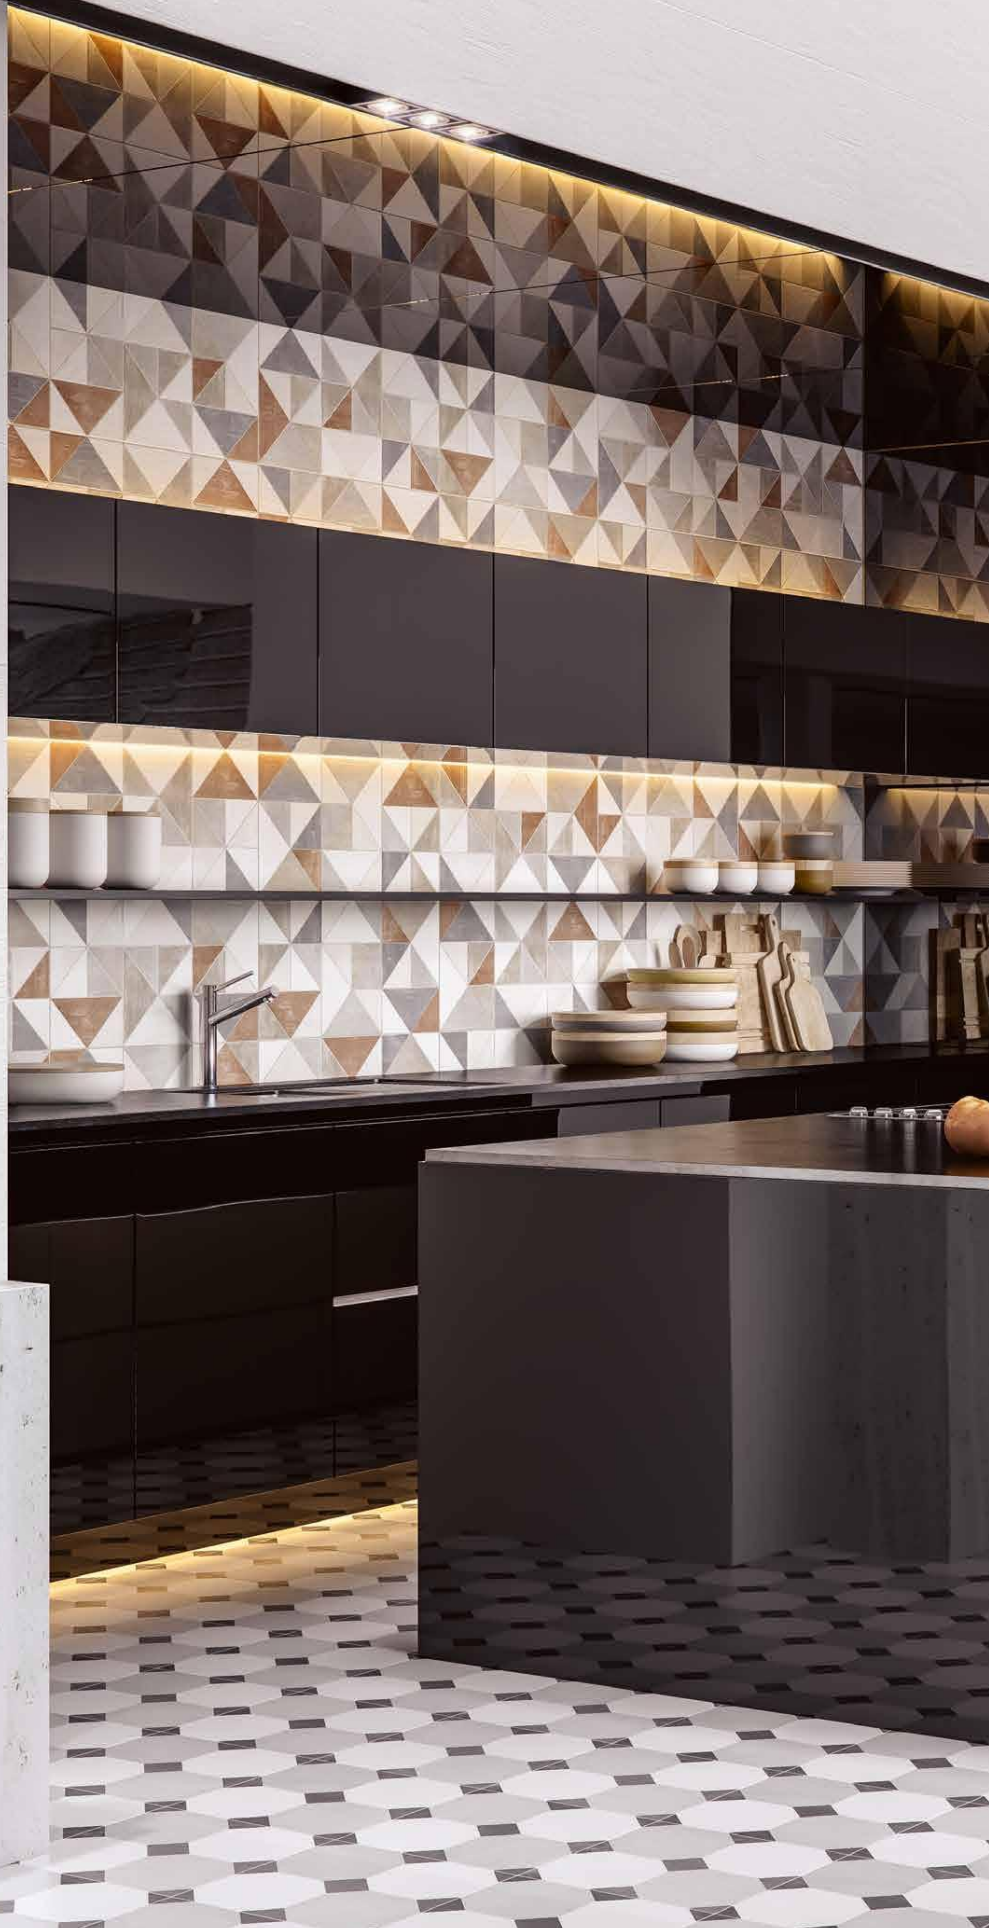

MUNDI

MUNDI

mundi 34 x 66,5

Mundi White MD01R
34 x 66,5cm . 13,4" x 26,2" / R16

Mundi Beige MD20R
34 x 66,5cm . 13,4" x 26,2" / R16

Mundi Grey MD10R
34 x 66,5cm . 13,4" x 26,2" / R16

Mundi Stripe White MD03R
34 x 66,5cm . 13,4" x 26,2" / R17

Mundi Stripe Beige MD23R
34 x 66,5cm . 13,4" x 26,2" / R17

Mundi Stripe Grey MD13R
34 x 66,5cm . 13,4" x 26,2" / R17

Mundi Geom Colors MD75R
34 x 66,5cm . 13,4" x 26,2" / R17

m² / cx 1,13

m² / pal 45,20

1 A Dominó recomenda a aplicação aleatória e aconselha a rotação das peças.
 1 Domino recommends random application and advises the rotation of the tiles.