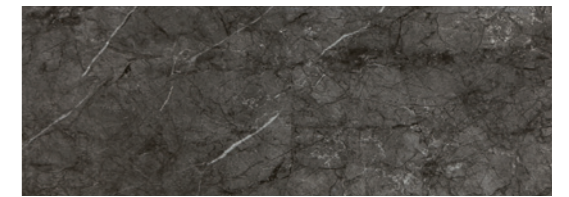

Ess. Gales Dark

Pavimento coordinado / Matching floor

Porceglass 60x60

Porceglass 60,8x60,8

Pasta Roja 45x45