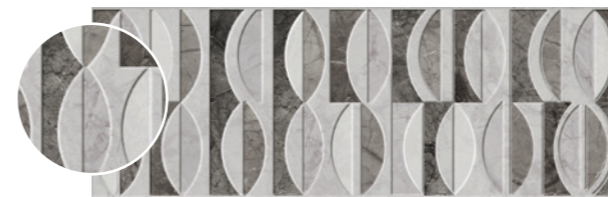

Porceglass
60x60 / 60,8x60,8 / 75x75 / 90x90 / 60x120
23.62"x23.62" / 23.94"x23.94" / 29.53"x29.53" / 35.43"x35.43" / 23.62"x47.24"

Ess. Gales

Ess. Gales Rlv. Ivory

Ess. Gales Ivory

Ess. Gales Brown

Ess. Gales Rlv. Grey