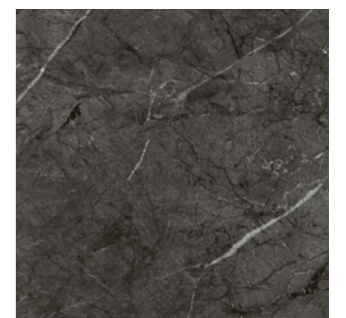

Ess. Gales Dark

Ess. Gales Grey 25x70
Ess. Gales Rlv. Grey 25x70
Ess. Gales Grey 45x45

Formato	Precio	Pz/cj	Pz/pl	M²/cj	M²/pl	Cj/pl	Kg/cj	Kg/Total
25x70	PS-026	9	576	1,58	101,12	64	24,64	1596,96
25x70 Rlv.	PS-032	9	576	1,58	101,12	64	24,64	1596,96

Pasta Roja / Red Body Tiles / Pâte Rouge / Rotscherbige 25x70 9.84"x27.56"