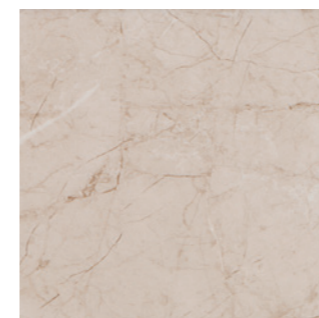

Ess. Gales Grey

Ess. Gales Dark

Pavimento coordinado / Matching floor

Porceglass 60x60

Porceglass 60,8x60,8

Pasta Roja 45x45

Ess. Gales Ivory

Ess. Gales Grey