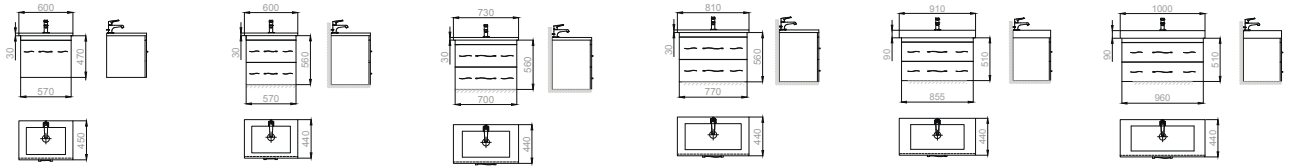

ТУМБИ / ТУМБЫ / CABINETS / SZAFKI