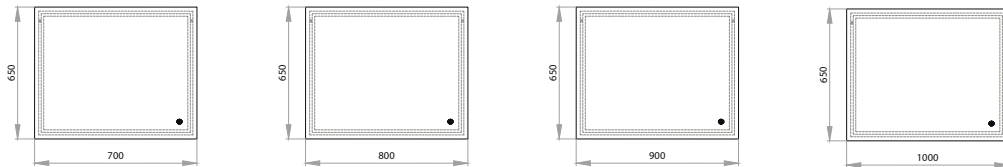

IP 44	ALUF	LED120	5MM	TOUCH	BKL

UA

Коллекція MINDAL AIR - це хвилюючі м'які і плавні лінії. Відчуття підсилюють ручки ексклюзивного дизайну, які підкреслюють ніжність і витонченість колекції. Меблі прекрасно впишуться в більшість інтер'єрів і всюди будуть виглядати органічно і сучасно. Використовуються ручки двох типорозмірів (207 і 271 мм). Радіус на фасадних елементах доповнює загальну картину і формує загальне приємне враження від меблів, які щодня даруватимуть позитивні емоції.
Можливі колірні рішення: білий.

RU

Коллекция MINDAL AIR - это волнующие мягкие и плавные линии. Ошущение усиливают ручки эксклюзивного дизайна, который подчеркивают нежность и изящество коллекции. Мебель прекрасно впишется в большинство интерьеров и везде будет выглядеть органично и современно. Используются ручки двух типоразмеров (207 и 271 мм). Радиус на фасадных элементах дополняет общую картину и формирует общее приятное впечатление от мебели, которая ежедневно будет дарить положительные эмоции.
Возможные цветовые решения: белый.

EN

MINDAL Collection AIR - is exciting, soft and smooth lines. The feeling reinforce handles of exclusive design, which emphasize the delicacy and elegance of the collection. Furniture looks great in most interiors and everywhere will look organic and modern. We use the handle in two dimensions (207 and 271 mm). The radius on the furniture front elements complements the overall picture and creates a pleasant overall impression of the furniture, which will give positive emotions every day.
Available colors: white.

PL

Kolekcja MINDAL AIR - to fascynujące miękkie i gładkie linie. Uczucie wzmocnienia klamek ma ekskluzywny design, które podkreślają delikatność i wyrafinowanie kolekcji. Meble doskonale pasują do większości wnętrz i będzie wyglądać organicznie i nowoczesne. Klamki używany w dwóch rozmiarach (207 i 271 mm). Radius dla elementów fasadowych uzupełniają całościowy obraz i tworzy wspólne mebli dobrego wrażenia, które zaprezentuje dziennych pozytywnych emocji.
Dostępne kolory: biały.