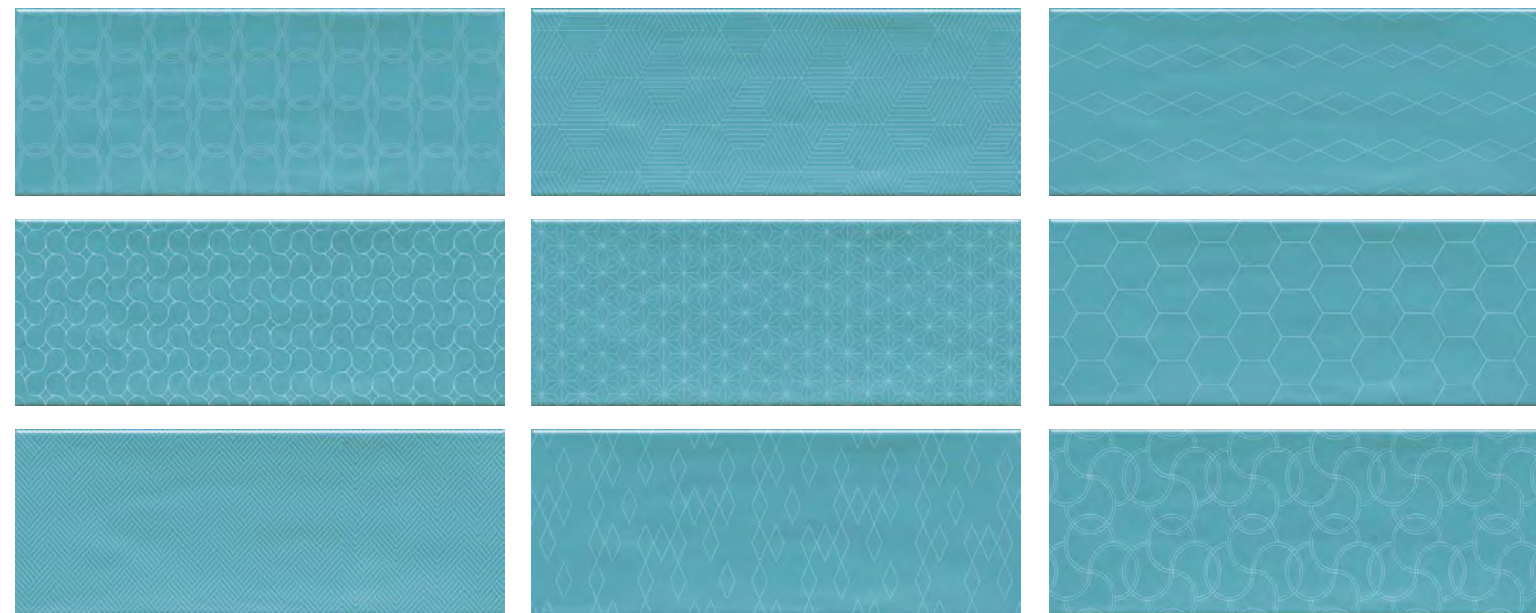

Decor Diverso Rosa SLIMRECT 25x65cm

Decor Diverso Perla SLIMRECT 25x65cm  
(Nueve diseños aleatorios / Nine random designs)

Diverso [zoom]

Decor Diverso [zoom]

Decor Diverso Azul SLIMRECT 25x65cm  
(Nueve diseños aleatorios / Nine random designs)