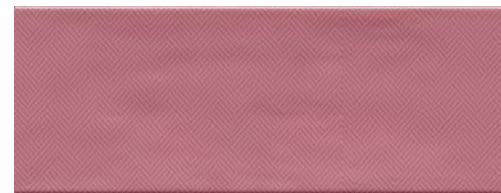

Iceberg [ZOOM]

Iceberg Cubic [ZOOM]

Iceberg Blanco Mate / Iceberg Cubic Blanco Mate SLIMRECT 40x120 cm

Brooklyn Gris Rect. 75x75 cm

DIVERSO  
25  
X 65  
SLIMRECT

SLIMRECT

# DIVERSO

25X65

Diverso Blanco SLIMRECT 25x65cm

Diverso Perla SLIMRECT 25x65cm

Decor Diverso Perla SLIMRECT 25x65cm

Diverso Azul SLIMRECT 25x65cm

Decor Diverso Azul SLIMRECT 25x65cm

Diverso Rosa SLIMRECT 25x65cm