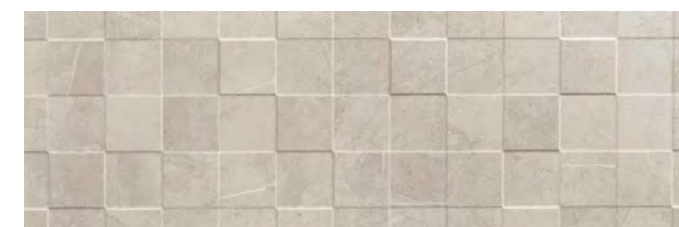

DELICE RUBIK GRIS BRILLO RECT.
DELICE RUBIK GRIS MATE RECT.

29 x 89