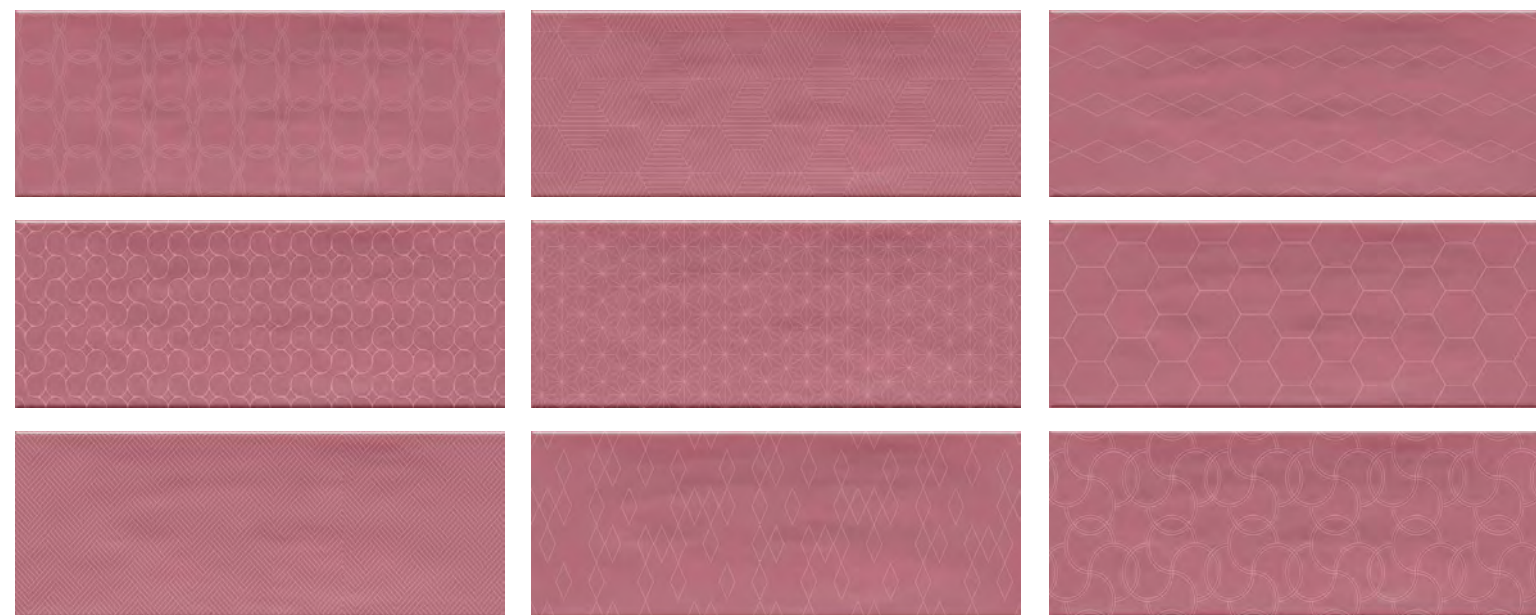

Decor Diverso Rosa SLIMRECT 25x65cm

Decor Diverso Perla SLIMRECT 25x65cm  
(Nueve diseños aleatorios / Nine random designs)

Diverso [zoom]

Decor Diverso [zoom]

Decor Diverso Azul SLIMRECT 25x65cm  
(Nueve diseños aleatorios / Nine random designs)