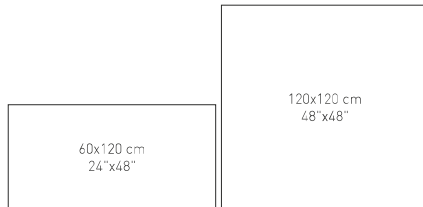

GLAZED PORCELAIN STONEWARE + STD BODY + RECTIFIED + POLISHED
GRES PORCELÁNICO ESMALTADO + PASTA STD + RECTIFICADO + PULIDO
120x120 cm/48"x48" + 60x120 cm/24"x48"

Marble / Mármol

COLOURS: / COLORES:

LETO CREAM POLISHED

LETO PEARL POLISHED

LETO GREY POLISHED

AVAILABLE FORMATS: / FORMATOS DISPONIBLES:

PIECES NAME NOMBRE DE LA PIEZA	SIZES (CM) FORMATOS (CM)	WORK SIZE (MM) FORMATO DE FABRICACIÓN (MM)	PRICE GROUP GRUPO DE PRECIO
LETO RC PL	120x120 cm/48" x48"	1200 x 1200 x 11,5	SGP
LETO RC PL	60x120 cm/24"x48"	600 x 1200 x 11,5	SGP
LETO MOSAIC (ML) RC PL	30x30 cm/11,8"x11,8"		SGP
LETO HEXAGON (ML) RC PL	22,5x32,5 cm/9" x13"		SGP

LETO GREY POLISHED
HEXAGON (ML)

GRADONE STRAIR:
PELDANO GRADONE:

30x60 cm/11,8" x24" P749	2
30x120 cm/11,8" x48" P1515	2

STRAIR TREAD:
PELDANO ROMO:

30x60 cm/11,8" x24" P197	6
30x120 cm/11,8" x48" P331	6

SKIRTING:
RODAPIE:

9x60 cm/3,5" x24" P097	18
9x120 cm/3,5" x48" P270	10

LETO PEARL POLISHED
60x120 cm/24"x48" RC PL

LETO PEARL POLISHED
120x120 cm/48"x48" RC PL