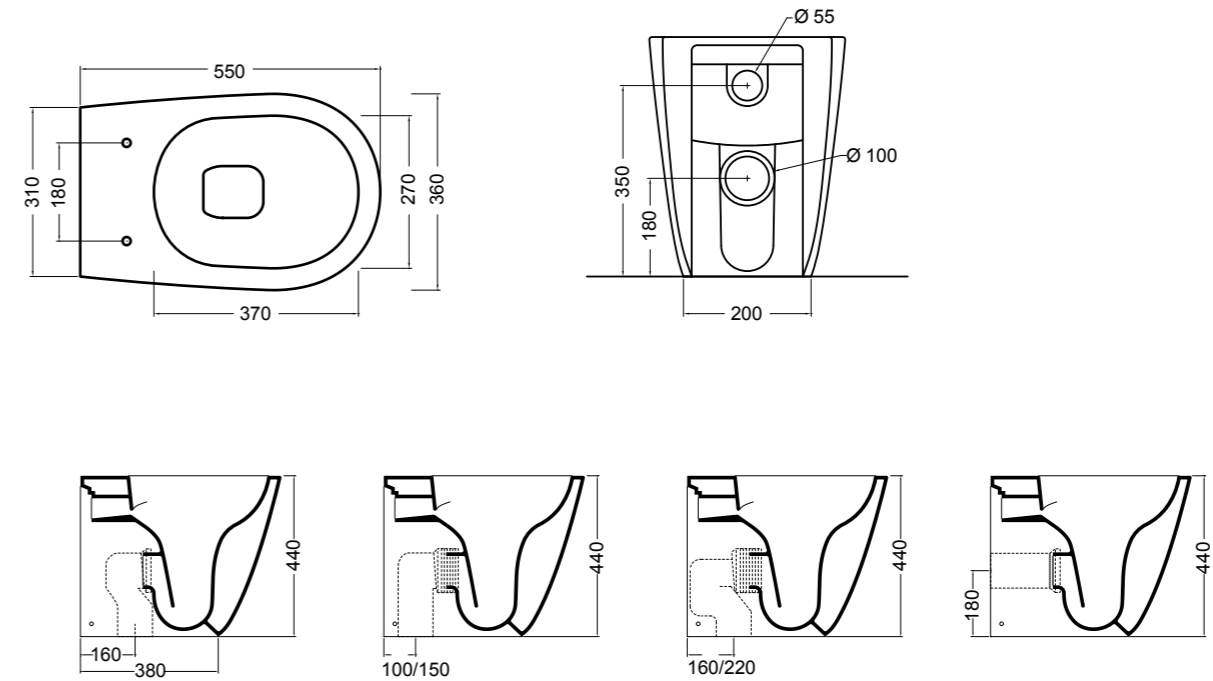

88020 bidet sospeso\_wall hung bidet

88014 vaso a terra NORIM®\_BTW wc NORIM®

160 mm  
con curva tecnica Art. AF0002  
with technical curve Art. AF0002

max 150 mm  
min. 100 mm  
con curva tecnica Art. AF0004  
with technical curve Art. AF0004

max 220 mm  
min. 160 mm  
con curva tecnica Art. AF0003  
with technical curve Art. AF0003

Raccordo a parete  
Art. AF0011  
Wall connection  
Art. AF0011

88022 bidet a terra\_BTW bidet