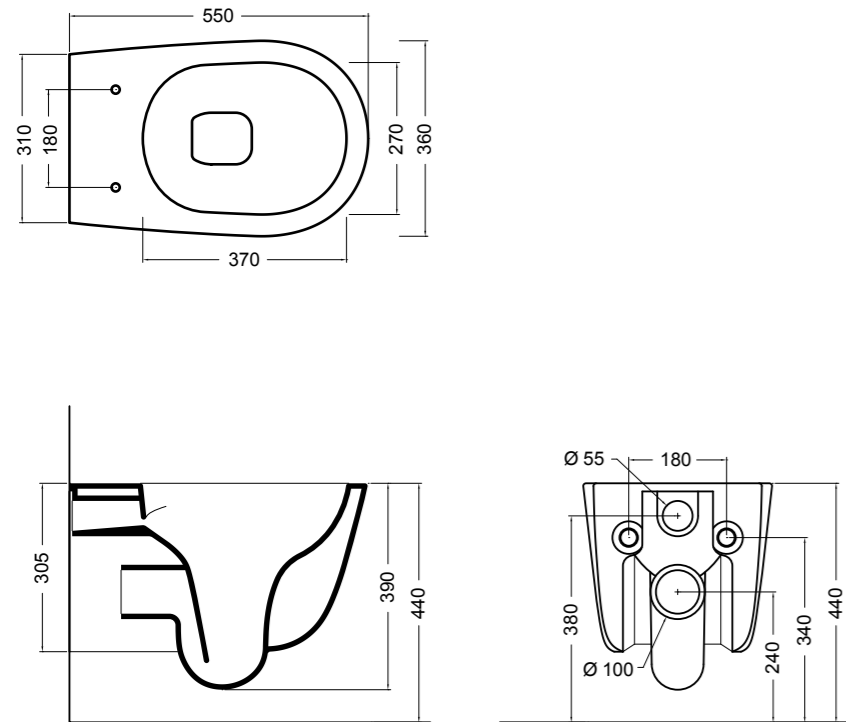

88010 vaso sospeso NORIM®_wall hung wc NORIM®