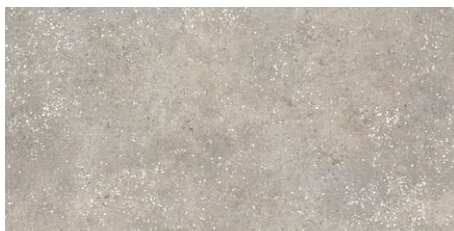

Moss Natural

100x100	99,55x99,55 cm - 39.19"x39.19"	10 mm
Muro Moss Natural		G-7284
50x100	49,75x99,55 cm - 19.59"x39.19"	10 mm
Muro Moss Natural		G-7180
60x60	59,55x59,55 cm - 23.44"x23.44"	10 mm
Muro Moss Natural		G-7180