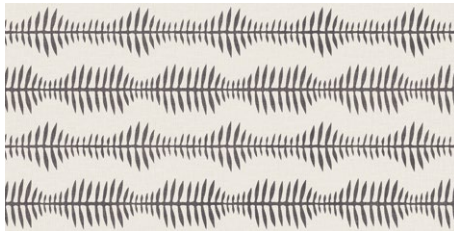

Blue Stelo

50x100 49,75x99,55 cm - 19.69"x39.37" **10 mm**
Ethnic Blue Stelo G-7230