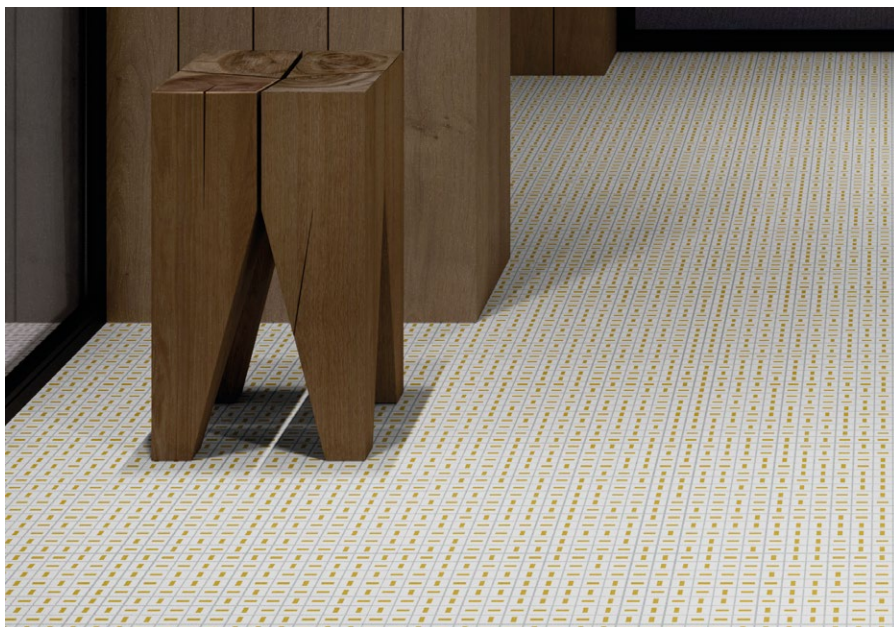

Trazos Gold Natural 60x60