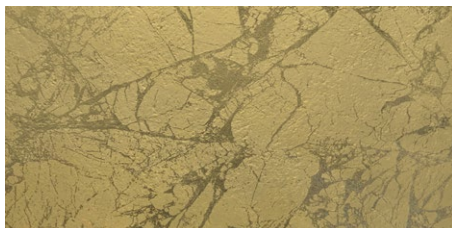

Gold Natural

50x100	49,75x99,55 cm - 19,69"x39,37"	10 mm
Riverwash Gold Natural		G-7844

Mosaics	SIZE / Formato	Green	White	Wild Grey	
		Natural	Natural	Natural	
	29,75x29,75 cm 11.71" x 11.71"	Mosaico 5x5	G-7558	G-7558	G-7558

Rodapie	SIZE / Formato	Green	White	Wild Grey	
		Natural	Natural	Natural	
	7,5x100	Rodapie	G-6115	G-6115	G-6115
	7,5x50	Rodapie	G-6071	G-6071	G-6071

Gradone	SIZE / Formato	Green	White	Wild Grey	
		Natural	Natural	Natural	
	50x100	Gradone	G-6655	G-6655	G-6655
		Gradone Ángulo	G-6723	G-6723	G-6723
	60x60	Gradone	G-6559	G-6559	G-6559
		Gradone Ángulo	G-6609	G-6609	G-6609

Peldaño	SIZE / Formato	Green	White	Wild Grey	
		Natural	Natural	Natural	
	50x100	Peldaño	G-6337	G-6337	G-6337
		Peldaño Ángulo	G-6375	G-6375	G-6375
	60x60	Peldaño	G-6197	G-6197	G-6197
		Peldaño Ángulo	G-6281	G-6281	G-6281

Packing List	Real Size cm	Real Size"	Box/ Pallet	Pzs/ Box	M2/ Pallet	M2/ Box	SQF/ Pallet	SQF/ Box	Kg/ Pallet	Kg/ Box	Kg/ Piece
50x100 (10 mm)	49,75x99,55	19,59x39,19	27	3	40,116	1,486	431,810	15,993	941	34,102	11,269
60x60 (10 mm)	59,55x59,55	23,44"x23,44"	30	4	42,554	1,418	458,056	15,269	972	31,743	7,849

Technical Data	UNE EN 16165 A.B	UNE EN 16165 A.A	DCOF ANSI A 326.3	UNE EN 16165 A.C	UNE EN 16165 A.C+A.N.A
Natural	R10	B	>0,42	>36	2
DIN 51130 - DIN 51097 - UNE-ENV 12633. - Test done in Riverwash Grey Natural 50x100. Average test result value on January 2025. Consult specific product test result value before supplying.					
DIN 51130 - DIN 51097 - UNE-ENV 12633 - Prueba realizada sobre el producto Riverwash Grey Natural 50x100. Valor de media a fecha de Enero de 2025. Consultar valor de un producto específico antes del suministro.