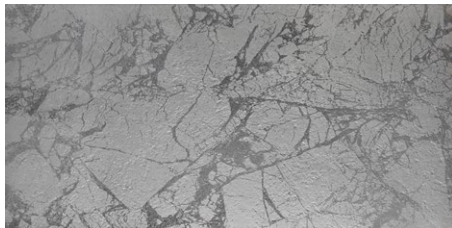

Silver Natural

50x100	49,75x99,55 cm - 19,69"x39,37"	10 mm
Riverwash Silver Natural		G-7844