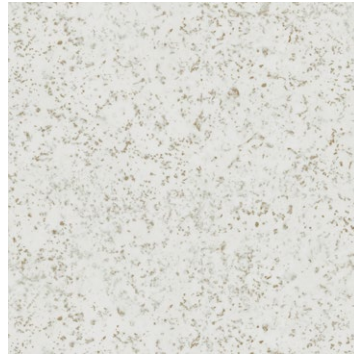

100x100 99,55x99,55 cm - 39.37"x39.37" 10 mm
Era Green Natural G-7284
60x60 59,55x59,55 cm - 23.44"x23.44" 10 mm
Era Green Natural G-7180