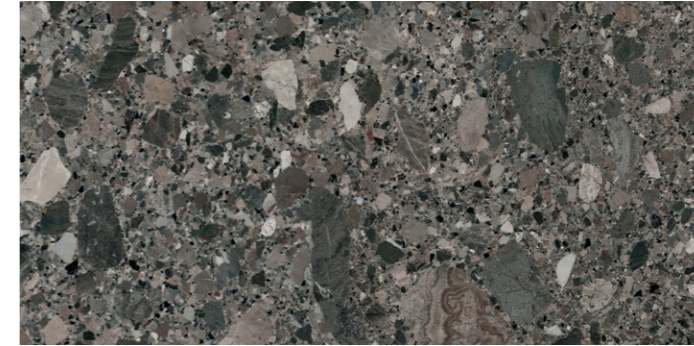

Antic Pietra Di Gre Grigio

● 120x120	Rec.	M174	033.120.0096.14015	
● 60x120	Rec.	M120	033.869.0096.14015	

Pietra di Gre Grigio

● 120x120	Rec.	M139	017.120.0213.13993	
● 60x120	Rec.	M86	017.869.0213.13993	
● 60x60	Rec.	M51	017.840.0213.13993	
● 30x60	Rec.	M51	017.450.0213.13993