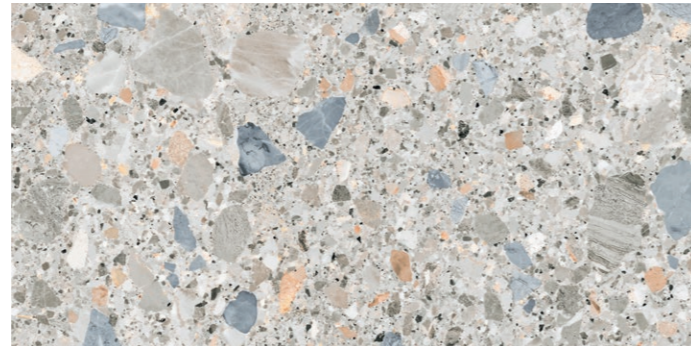

Antic Pietra Di Gre Multi

● 120x120	Rec.	M174	033.120.0558.14015	
● 60x120	Rec.	M120	033.869.0558.14015	

Pietra Di Gre Multi

● 120x120	Rec.	M139	017.120.0558.13993	
● 60x120	Rec.	M86	017.869.0558.13993	
● 60x60	Rec.	M51	017.840.0558.13993	
● 30x60	Rec.	M51	017.450.0558.13993