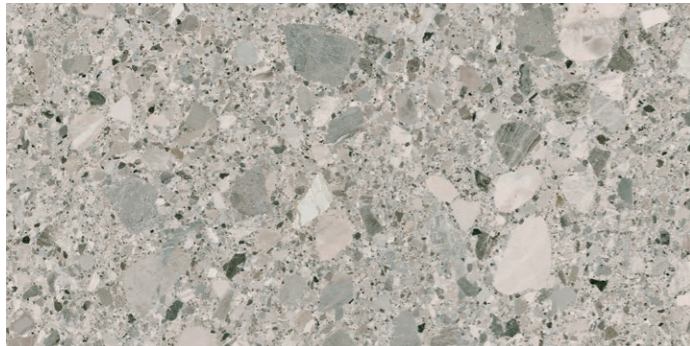

Antic Pietra Di Gre Perla

● 120x120	Rec.	M174	033.120.0037.14015	
● 60x120	Rec.	M120	033.869.0037.14015	

Pietra Di Gre Perla

● 120x120	Rec.	M139	017.120.0037.13993	
● 60x120	Rec.	M86	017.869.0037.13993	
● 60x60	Rec.	M51	017.840.0037.13993	
● 30x60	Rec.	M51	017.450.0037.13993