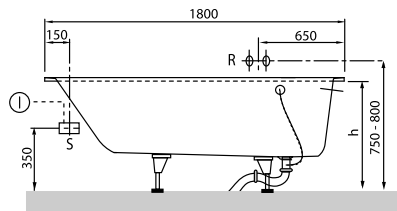

TECHNICAL DRAWINGS

UBQ180BE2V