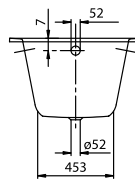

TECHNICAL DRAWINGS

UBQ180BE2V