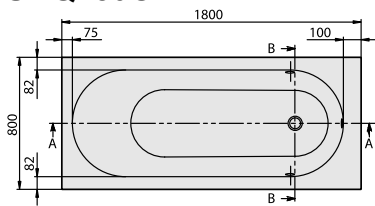

TECHNICAL DRAWINGS

UBQ180BE2V