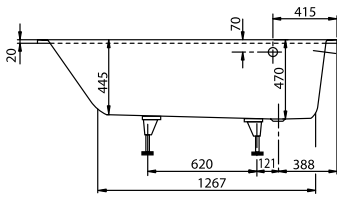

TECHNICAL DRAWINGS

UBQ180BE2V