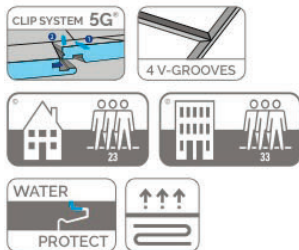

SOLID PLUS

AN IN-REGISTERED FINISH AND 4 BEVELS GIVE A HIGHLY REALISTIC PARQUET EFFECT!

514 Namur

- A **214 mm** plank width, suitable for large rooms.
- Easy installation, with the **5G** clip system.
- High resistance in **23/33 AC6**
- Bevelled on the **4 sides**.
- 12mm thickness: improved sound insulation.

TECHNICAL FEATURES

length: 1286 mm | width: 214 mm | support: hdf - wp | boards/kit: 6 | sqm/kit: 1.65 | weight/kit: 18 kg

SOLID PLUS