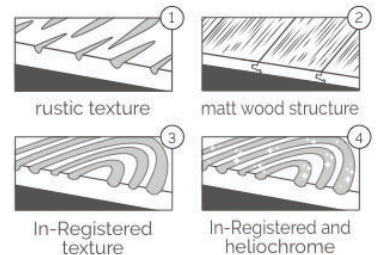

SOLID PLUS

AN IN-REGISTERED FINISH AND 4 BEVELS GIVE A HIGHLY REALISTIC PARQUET EFFECT!

514 Namur

- A **214 mm** plank width, suitable for large rooms.
- Easy installation, with the **5G** clip system.
- High resistance in **23/33 AC6**
- Bevelled on the **4 sides**.
- 12mm thickness: improved sound insulation.

TECHNICAL FEATURES

length: 1286 mm | width: 214 mm | support: hdf - wp | boards/kit: 6 | sqm/kit: 1.65 | weight/kit: 18 kg

SOLID PLUS