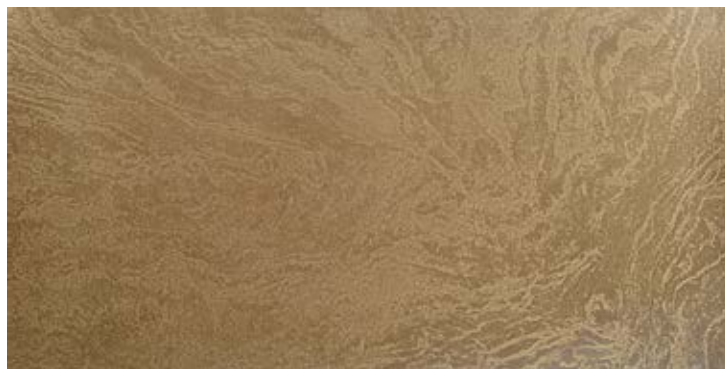

N13A2
N13B2

ZENDRA BLACK
60 X 120 / 24" X 48" REC. ☒
60 X 120 / 24" X 48" REC. LAP ☒

N13A2
N13B2

DECOR. ZENDRA WHITE
60 X 120 / 24" X 48" REC. ☒

N13A2

DECOR. ZENDRA BLACK
60 X 120 / 24" X 48" REC. ☒

N13B2

DEC. ZENDRA GOLD
60 X 120 / 24" X 48" REC.