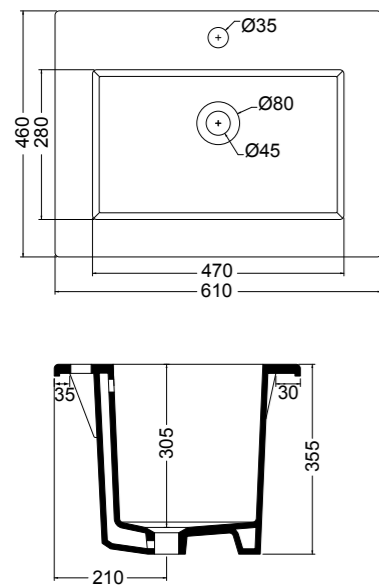

## Piano d'appoggio per lavabi\_Top for basin

40080  
80x50xh12 cm400100  
100x50xh12 cm400120  
120x50xh12 cm400140  
140x50xh12 cm400160  
160x50xh12 cm

Colori legno laccato . Lacquered finishes

12  
Bianco matt  
White matt

**WS117-01**  
 NORMAL lavabo Bianco lucido 60 cm  
 NORMAL basin White glossy 60 cm

**WS078-01**  
 SINK lavabo Bianco lucido 50 cm  
 SINK basin White glossy 50 cm

**WS150-01**  
 PRISMA lavabo Bianco lucido 61 cm  
 PRISMA basin White glossy 61 cm

**WS078** SINK lavabo sottopiano 56 cm\_SINK undertop basin 56 cm

**WS15** PRISMA lavabo incasso 61 cm\_PRISMA inset basin 61 cm

**WS088** NORMAL lavabo da appoggio e sospeso 45 cm\_counter-top and wall hung basin 45 cm