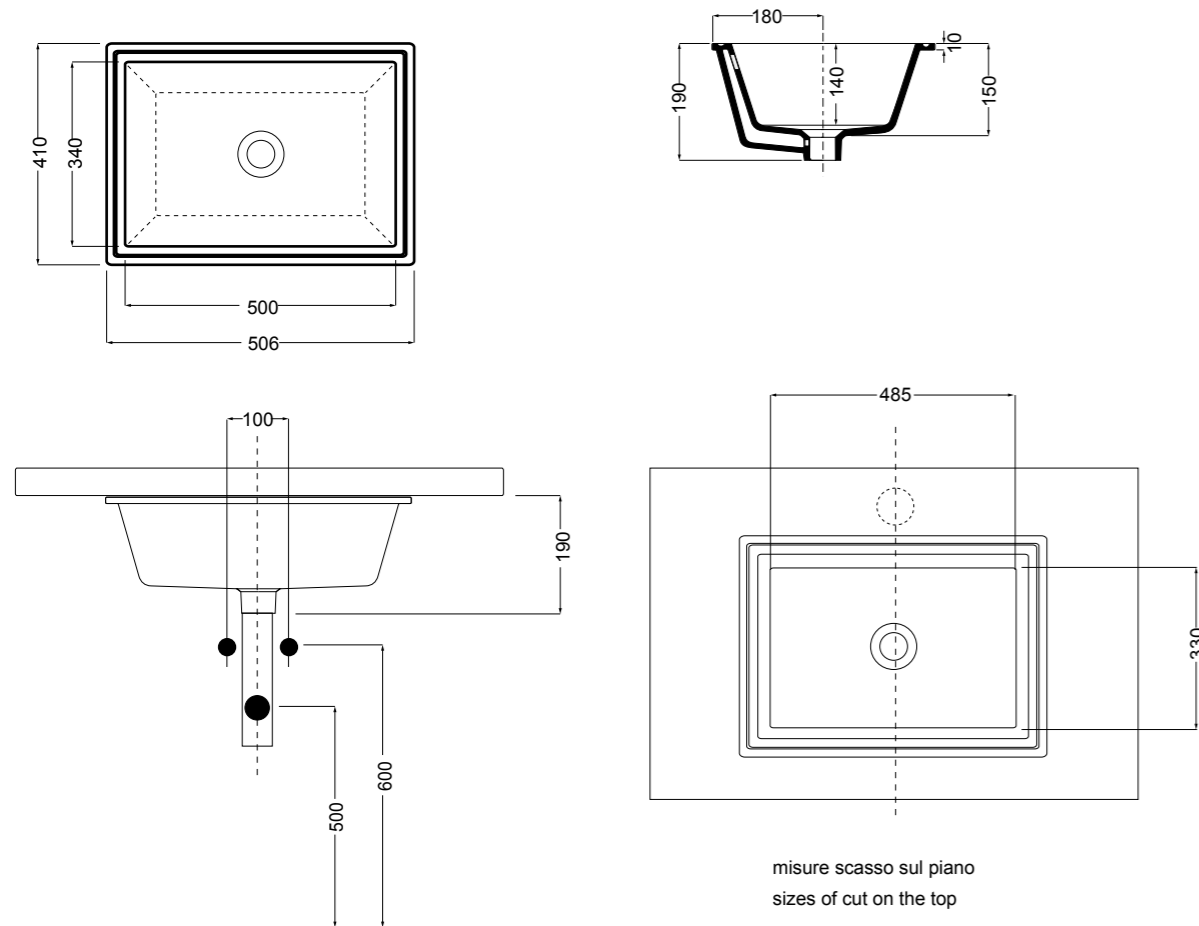

**WS078** SINK lavabo sottopiano 56 cm\_SINK undertop basin 56 cm

**WS15** PRISMA lavabo incasso 61 cm\_PRISMA inset basin 61 cm

**WS088** NORMAL lavabo da appoggio e sospeso 45 cm\_counter-top and wall hung basin 45 cm