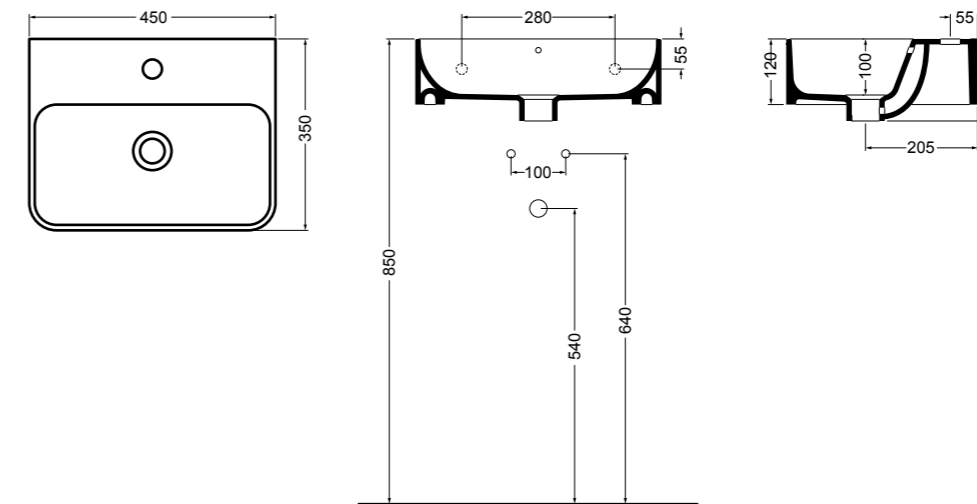

**WS117-01**  
 NORMAL lavabo Bianco lucido 60 cm  
 NORMAL basin White glossy 60 cm

**WS078-01**  
 SINK lavabo Bianco lucido 50 cm  
 SINK basin White glossy 50 cm

**WS150-01**  
 PRISMA lavabo Bianco lucido 61 cm  
 PRISMA basin White glossy 61 cm

**WS078** SINK lavabo sottopiano 56 cm\_SINK undertop basin 56 cm

**WS15** PRISMA lavabo incasso 61 cm\_PRISMA inset basin 61 cm

**WS088** NORMAL lavabo da appoggio e sospeso 45 cm\_counter-top and wall hung basin 45 cm