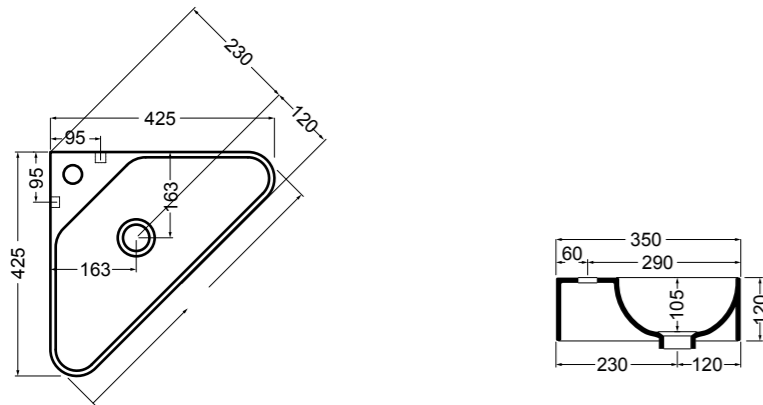

WS118 NORMAL lavabo sospeso e da appoggio 50 cm_NORMAL wall hung and counter-top basin 50 cm