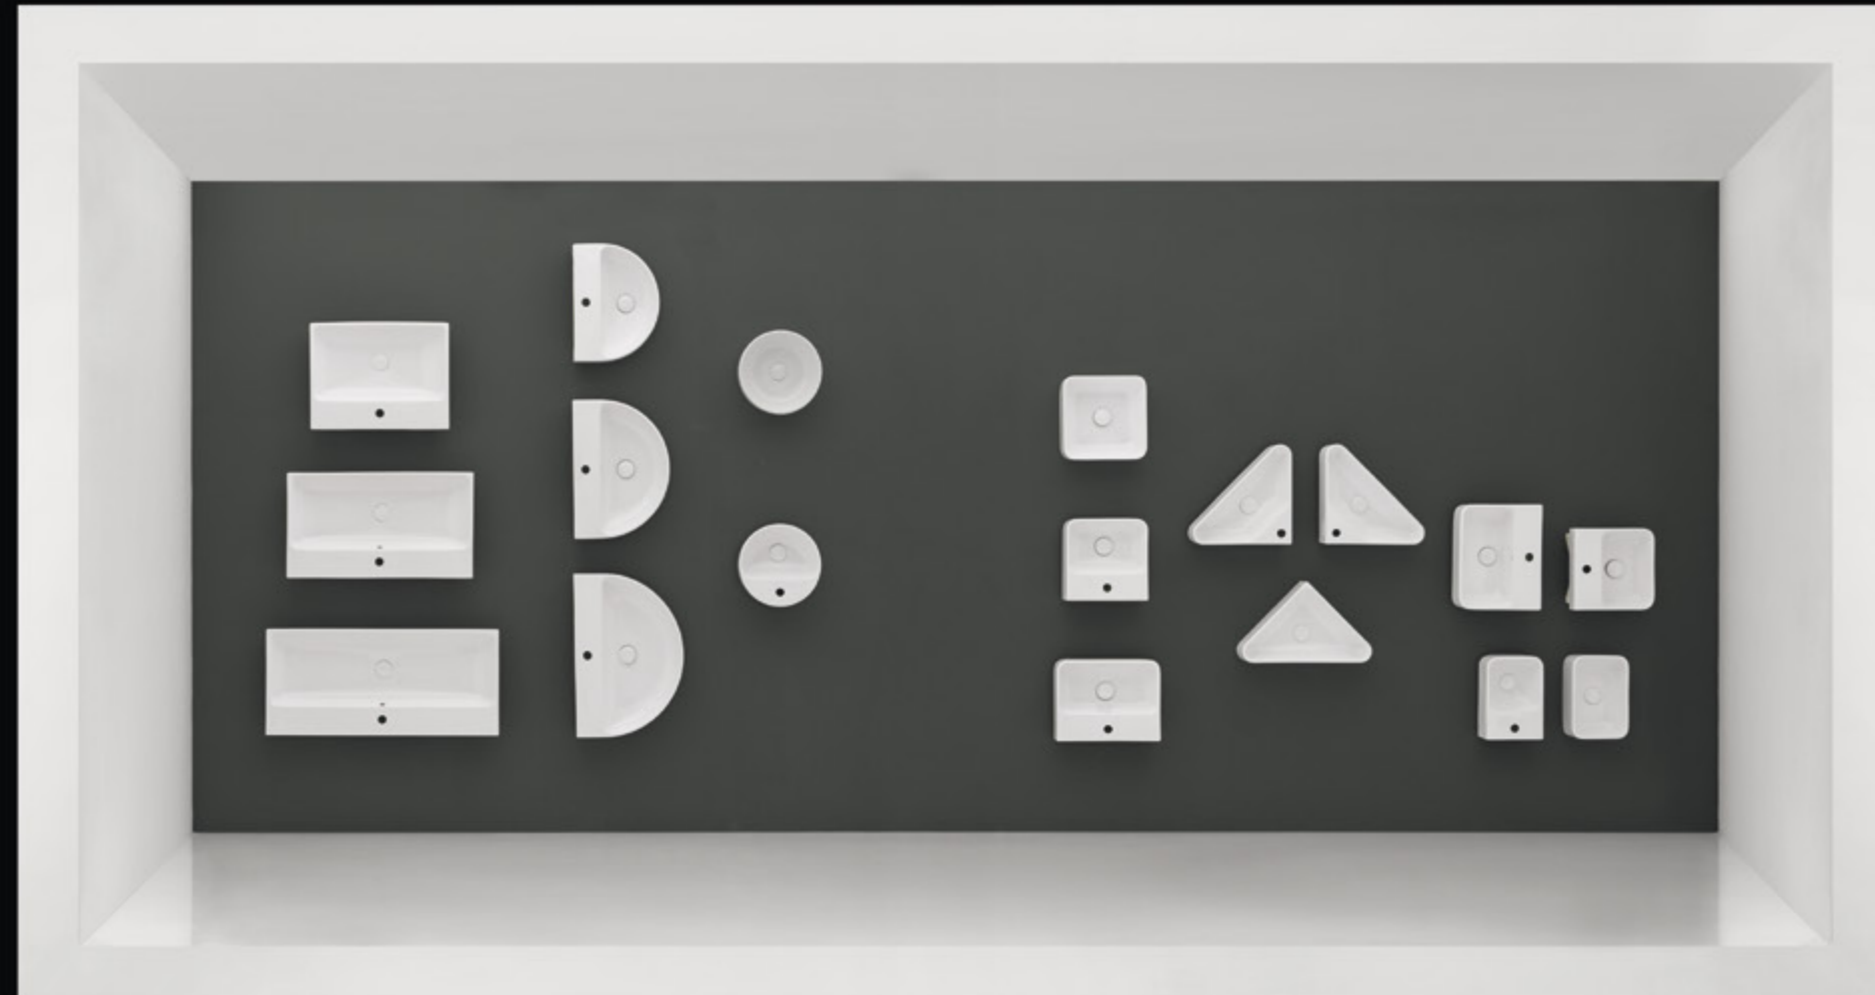

# Prisma Sink Normal

## Prisma

WS150

lavabo incasso  
inset basin  
61x46 cm

## Sink

WS078

lavabo sottopiano  
undertop basin  
50x41 cm

lavabo appoggio/sospeso/incasso  
counter-top/wall-hung/inset basin  
100x45 cm

WS104

lavabo appoggio 02S  
02S counter-top basin  
35x35 cm

WS106

lavabo appoggio 03S  
03S counter-top basin  
Ø 35 cm

WS105