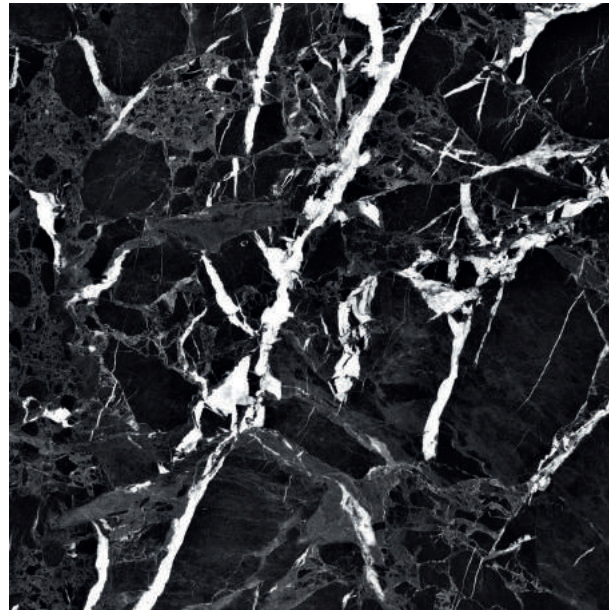

Luxor Royal Black Pulido
89,46x89,46 cm - 35,22"x35,22"

G-3442