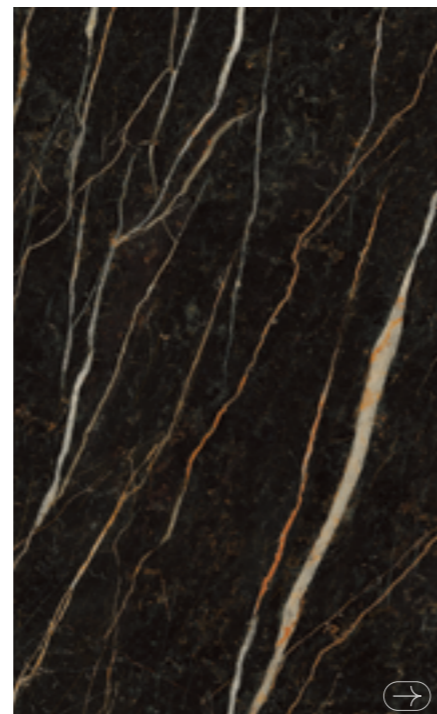

ABSTRACT TRI-D RUST / soft
123 x 320 cm / 1,2 cm

ABSTRACT TRI-D GREEN / soft
123 x 320 cm / 1,2 cm

PEROLLA TRI-D GREEN / matt
123 x 320 cm / 2,0 and 1,2 cm

PLEASURE TRI-D BROWN / soft
123 x 320 cm / 2,0 and 1,2 cm