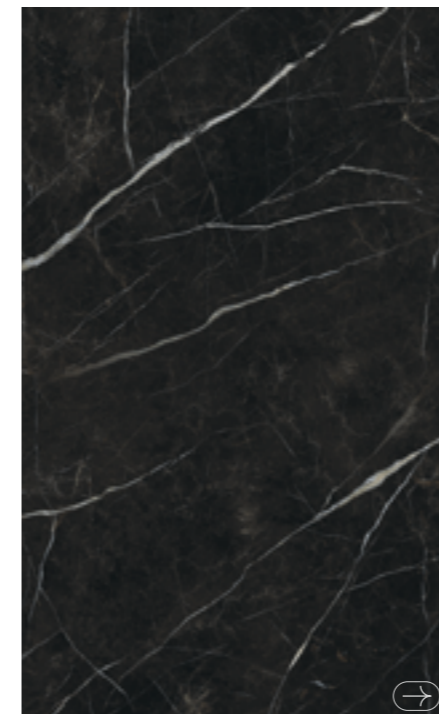

ABSTRACT TRI-D RUST / soft
123 x 320 cm / 1,2 cm

ABSTRACT TRI-D GREEN / soft
123 x 320 cm / 1,2 cm

PEROLLA TRI-D GREEN / matt
123 x 320 cm / 2,0 and 1,2 cm

PLEASURE TRI-D BROWN / soft
123 x 320 cm / 2,0 and 1,2 cm