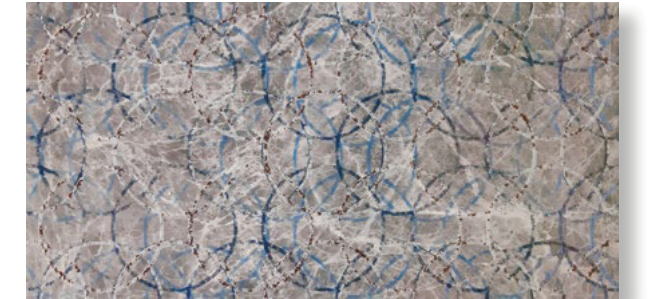

Wello Cirka DGL.321C.SLV

Dekoracja ceramiczna 60 x 30 cm
Ceramic decoration

12 kg