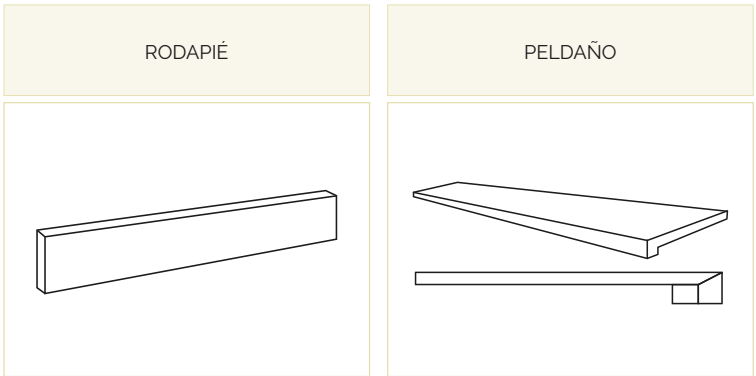

Garbi NEW Porcesshine

Garbi Navi 60x120

Garbi

Garbi Metal

Garbi Navi

Garbi Oxid

Piezas complementarias
Complementary Tiles / Pièces Complémentaires

Garbi NEW — Porcesshine

Porcesshine 60x120 / 120x120
23.62"x47.24" / 47.24"x47.24"