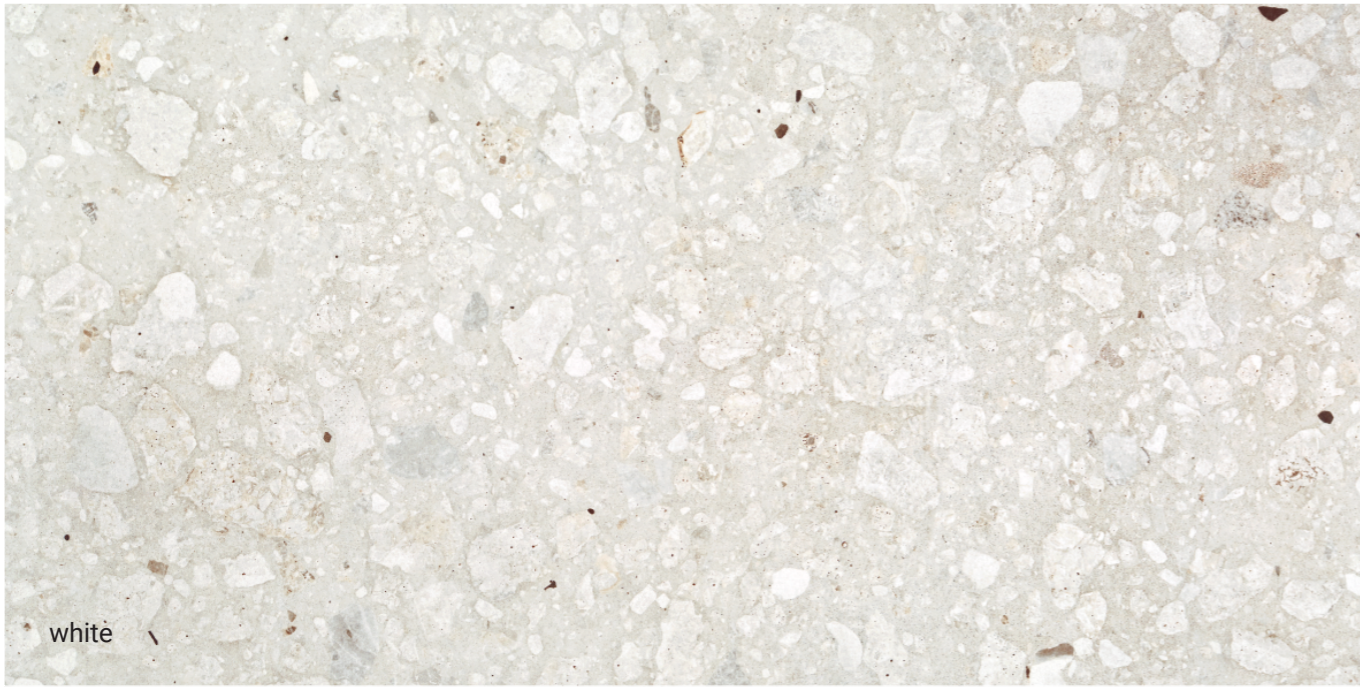

STONE COLLECTION

Moon

white

grey

dark

Moon

Porcelánico
Porcelain tile

Rectificado · Mate · Antideslizante
Rectified · Matt · Antislip

30x60 RC / 60x60 RC / 60x120 RC / 100x100 RC
11,8"x23,6" RC / 23,6"x23,6" RC / 23,6"x47,2" RC / 39,4"x 39,4" RC

OUTDOOR: 60x60 RC / 100x100 RC
OUTDOOR: 23,6"x23,6" RC / 39,4"x39,4" RC

RO01W34394 / MOON WHITE CTE1 / B226
RO01W34396 / MOON GREY CTE1 / B226
RO01W34392 / MOON DARK CTE1 / B226