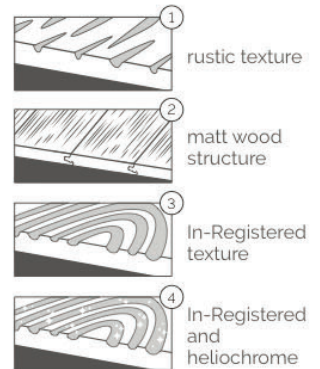

SOLID MEDIUM

A SLIM PLANK, 122MM WIDE, IDEAL FOR SMALLER ROOMS

447 Malt oak

- Bevelled on the **4 sides**.
- 12mm thickness: improved sound insulation.
- Easy installation, with the **5G** clip system.
- High resistance in **23/33 AC6**.

TECHNICAL FEATURES

length: 1286 mm | width: 122 mm | support: hdf - wp | boards/kit: 6 | sqm/kit: 0.94 | weight/kit: 10 kg