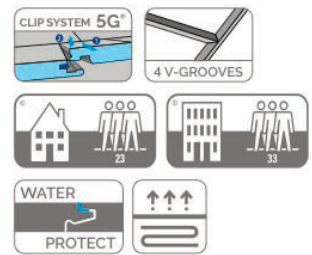

SOLID MEDIUM

A SLIM PLANK, 122MM WIDE, IDEAL FOR SMALLER ROOMS

447 Malt oak

- Bevelled on the **4 sides**.
- 12mm thickness: improved sound insulation.
- Easy installation, with the **5G** clip system.
- High resistance in **23/33 AC6**.

TECHNICAL FEATURES

length: 1286 mm | width: 122 mm | support: hdf - wp | boards/kit: 6 | sqm/kit: 0.94 | weight/kit: 10 kg