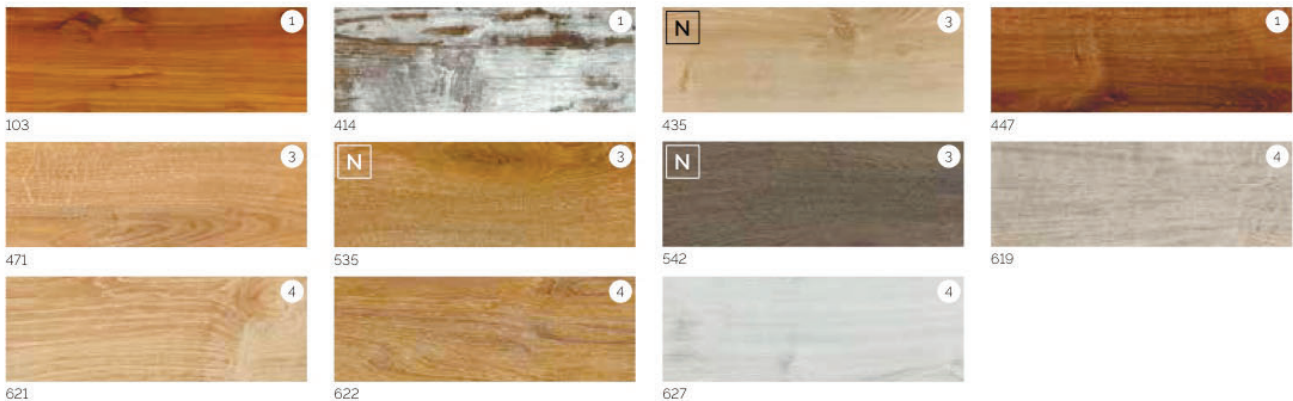

SOLID MEDIUM

A SLIM PLANK, 122MM WIDE, IDEAL FOR SMALLER ROOMS

447 Malt oak

- Bevelled on the **4 sides**.
- 12mm thickness: improved sound insulation.
- Easy installation, with the **5G** clip system.
- High resistance in **23/33 AC6**.

TECHNICAL FEATURES

length: 1286 mm | width: 122 mm | support: hdf - wp | boards/kit: 6 | sqm/kit: 0.94 | weight/kit: 10 kg