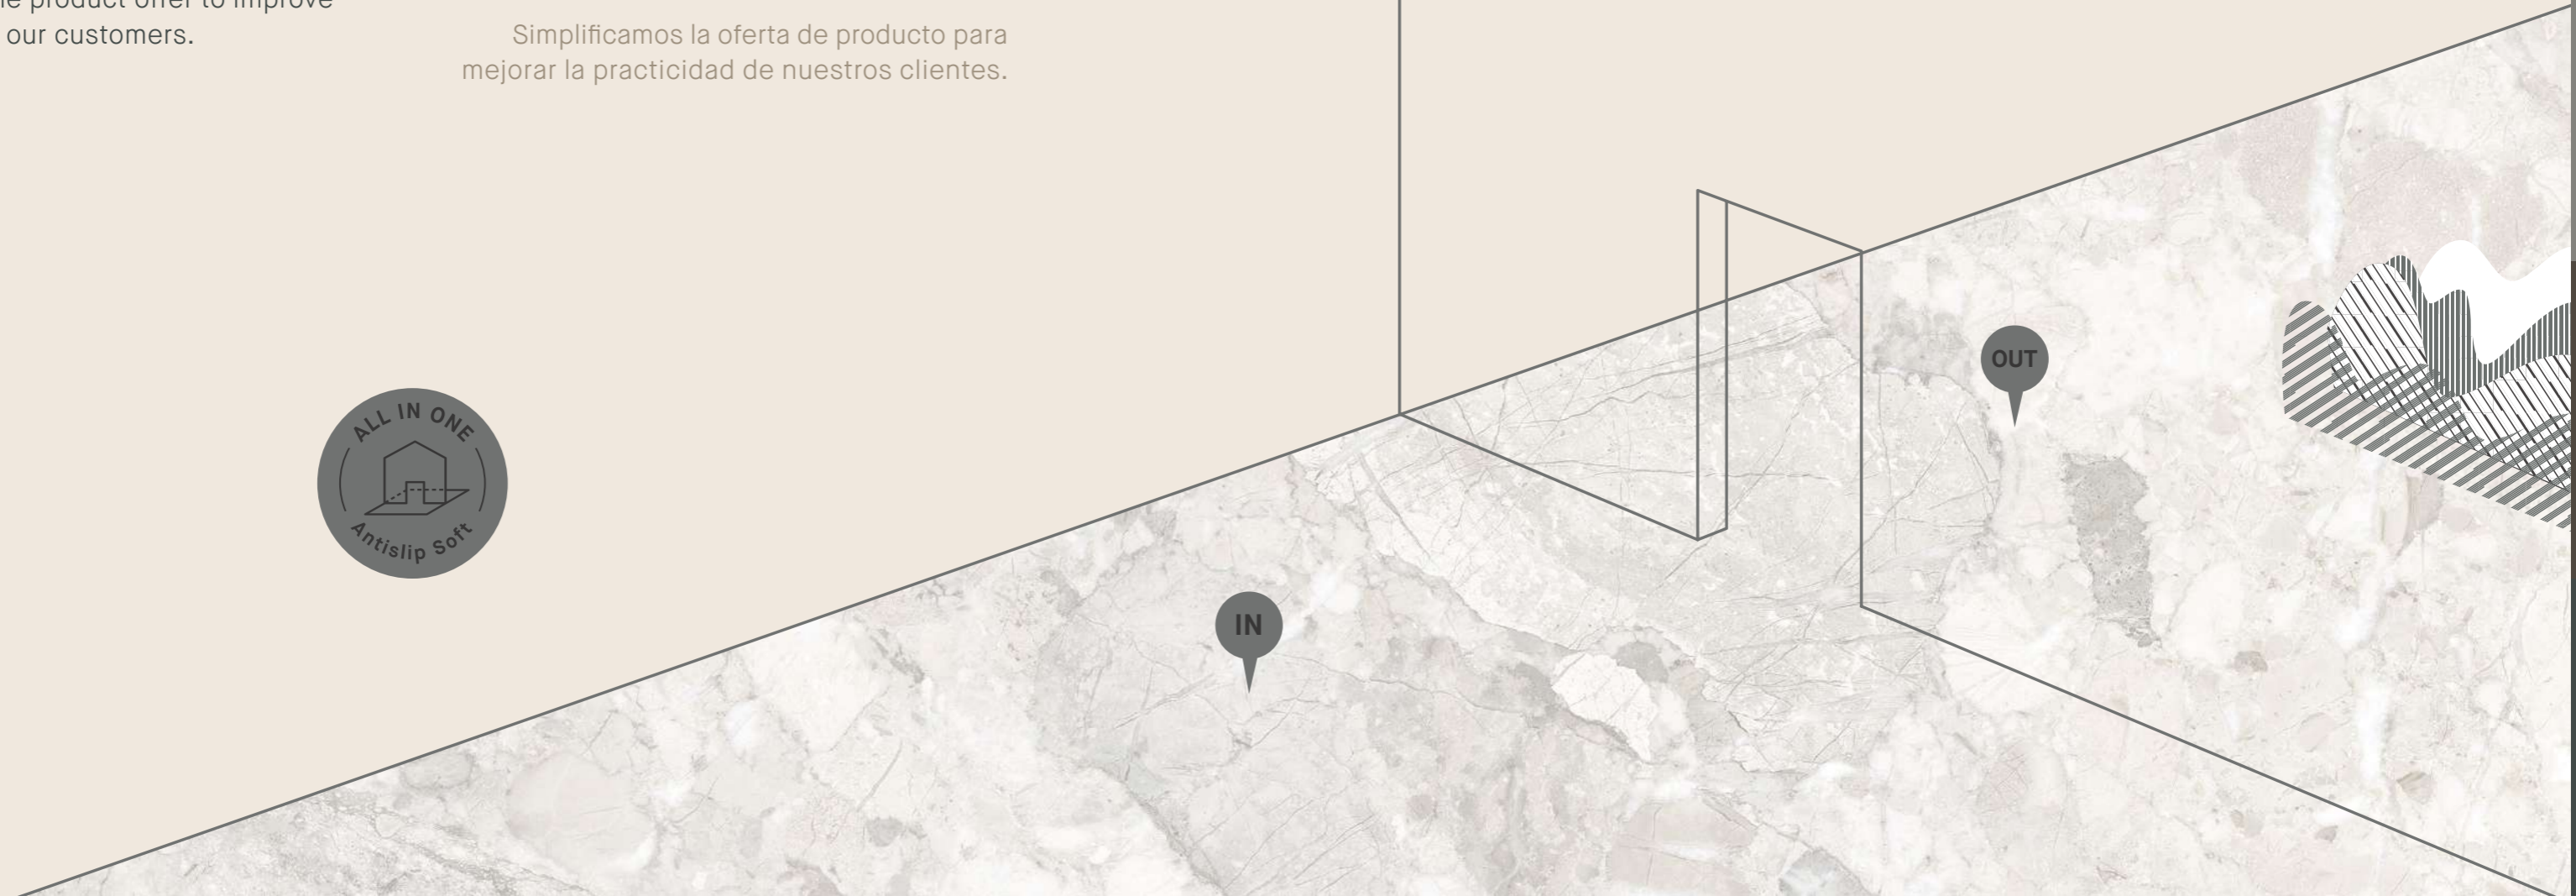

OUR TECHNOLOGY NUESTRA TECNOLOGÍA

All in One finish

Product innovation takes us to a new **ALL IN ONE** concept.

Now we can use a single surface for several applications both inside and outside a project. Softness and anti-slip are unified to create greater aesthetic continuity in the spaces. Its easy cleaning is a great advantage in areas where a rough non-slip product makes the task difficult.

We simplify the product offer to improve the practicality of our customers.

La innovación nos traslada a un nuevo concepto **ALL IN ONE**.

Ahora podemos utilizar una superficie única, para varias aplicaciones tanto en el interior como en el exterior de un proyecto. La suavidad y el antideslizamiento se unifican para poder crear mayor continuidad estética en los espacios. Su fácil limpieza es una gran ventaja en zonas donde un producto antideslizante rugoso, dificulta la tarea.

Simplificamos la oferta de producto para mejorar la practicidad de nuestros clientes.

DREAMY

CLOUD

DESERT

ROAD

MOCHA

TECH. INF.