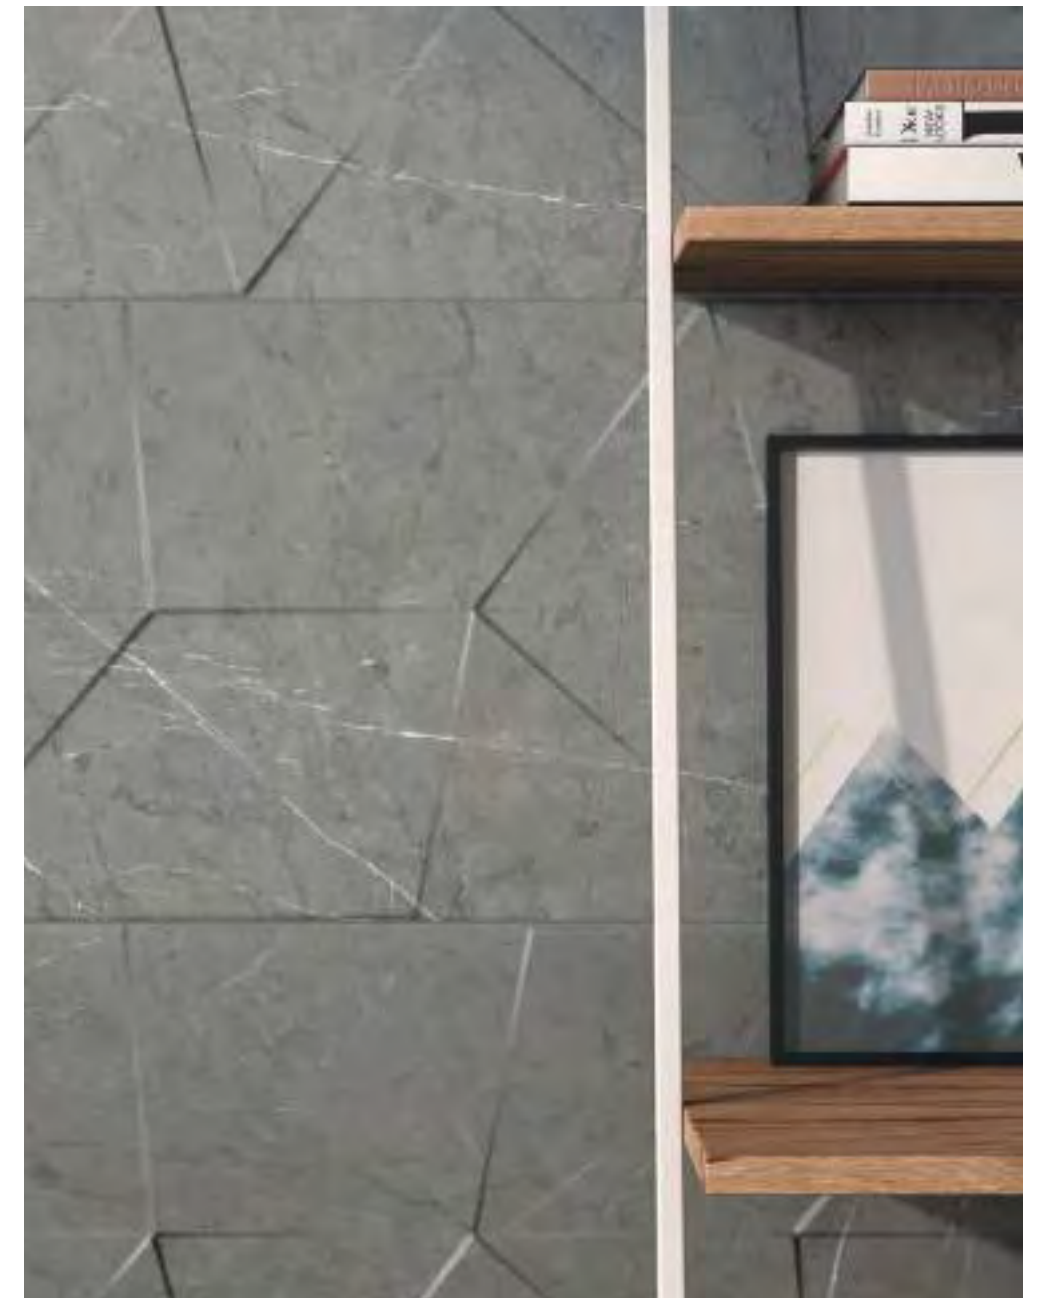

WALL
Londra Beige Matt 40x120 Rect.
Londra Beige Matt Decor 40x120 Rect.

FLOOR
Londra Beige Matt 60x60 Rect.

LONDRA
40 x 120

WALL
Londra Grey Matt Decor 40x120 Rect.

LONDRA 40x120 16"x48"

WHITE BODY · PASTA BLANCA