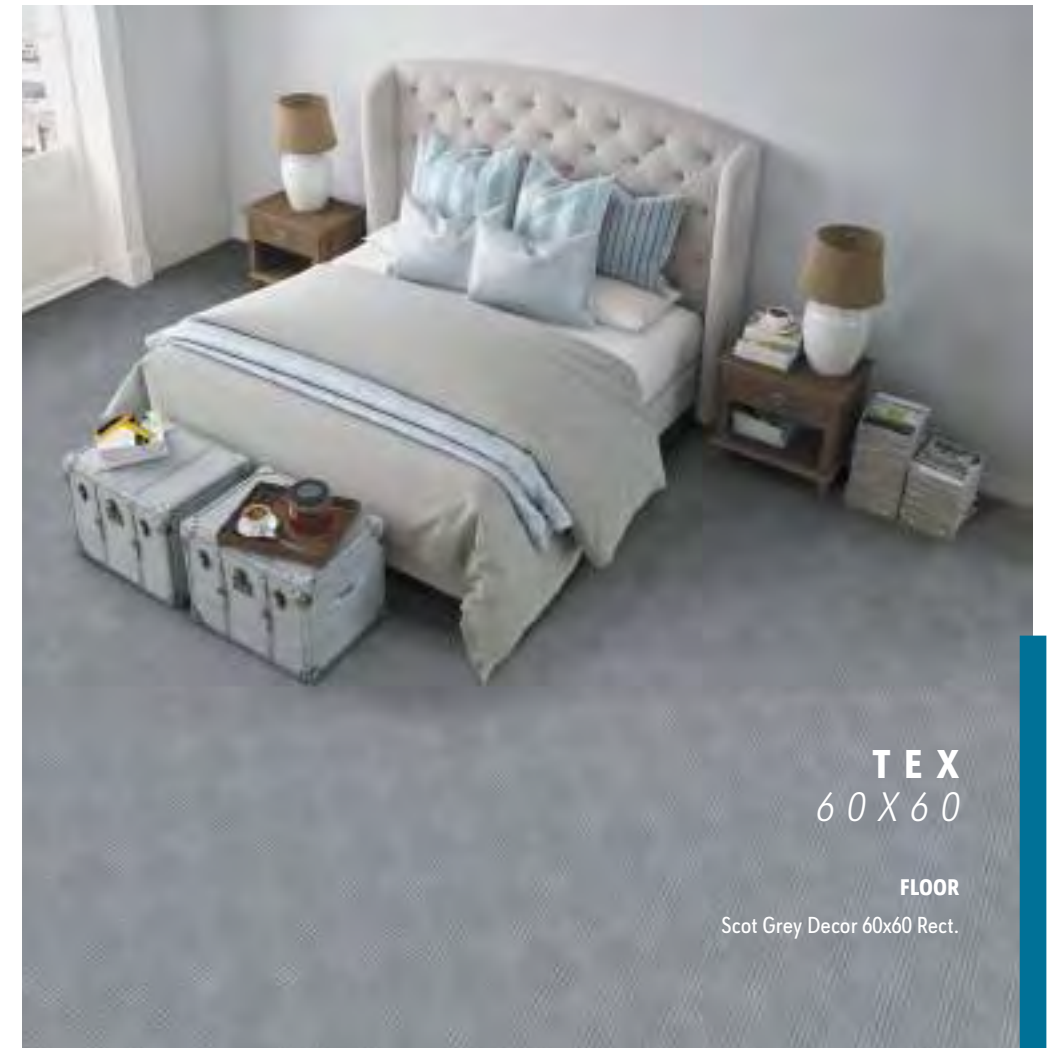

SPECIAL PIECES. AVAILABLE IN ALL COLORS · PIEZAS ESPECIALES. DISPONIBLE EN TODOS LOS COLORES.

Skirting **romo** Rodapié **romo**
P1 8x75

TEX
75 X 75

FLOOR
Overlap Grey Decor 75x75 Rect.

TEX
60 X 60

FLOOR
Chester Grey Decor 60x60 Rect.