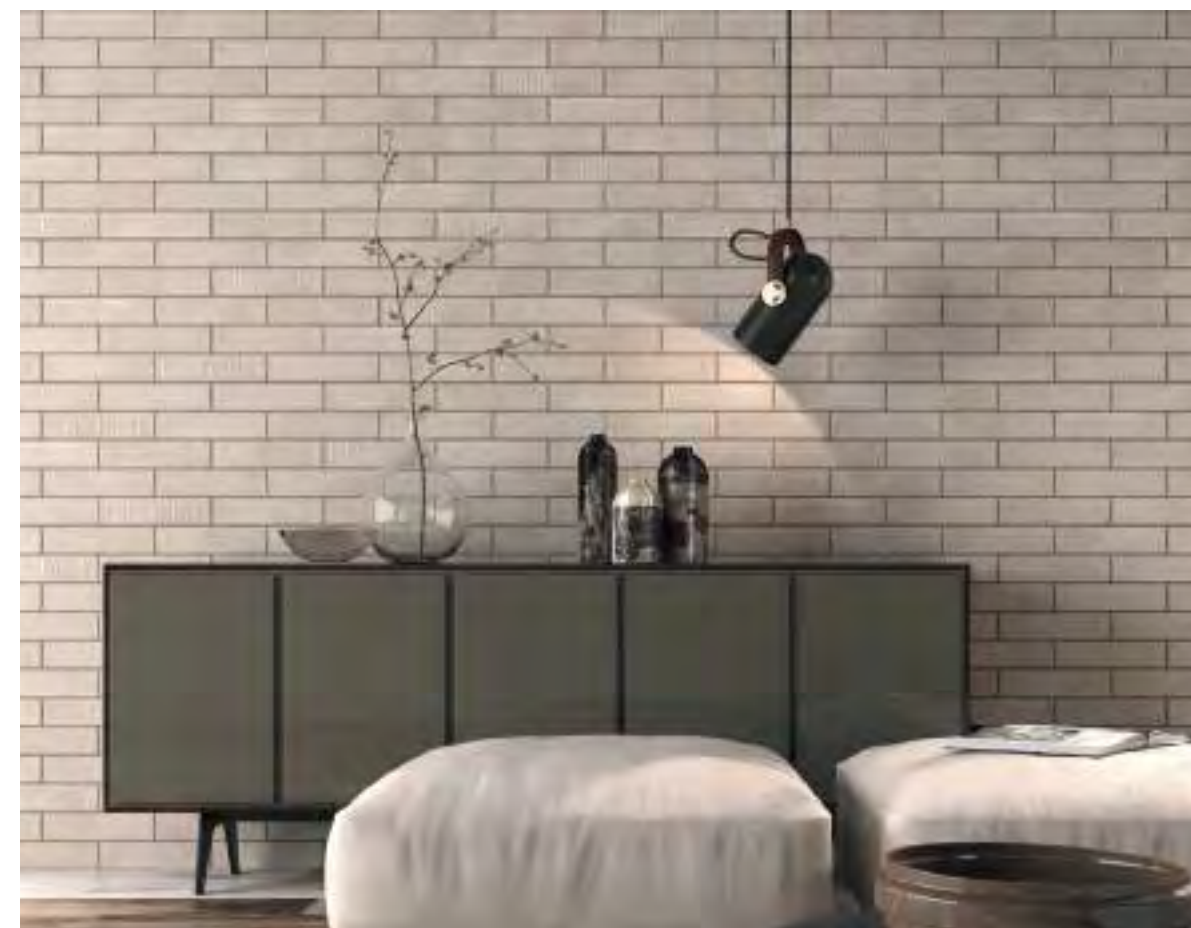

Skirting **romo** Rodapié **romo**
P31 8x60

SAHARA
60 X 60

FLOOR
Sahara White 60x60 Rect

SAHARA
30 X 60

FLOOR
Bergen Ebony 20x180 Rect.

WALL
Sahara White 30x60
Sahara Sand 30x60

SAHARA
7 X 28

FLOOR
Norway Natural 22x84