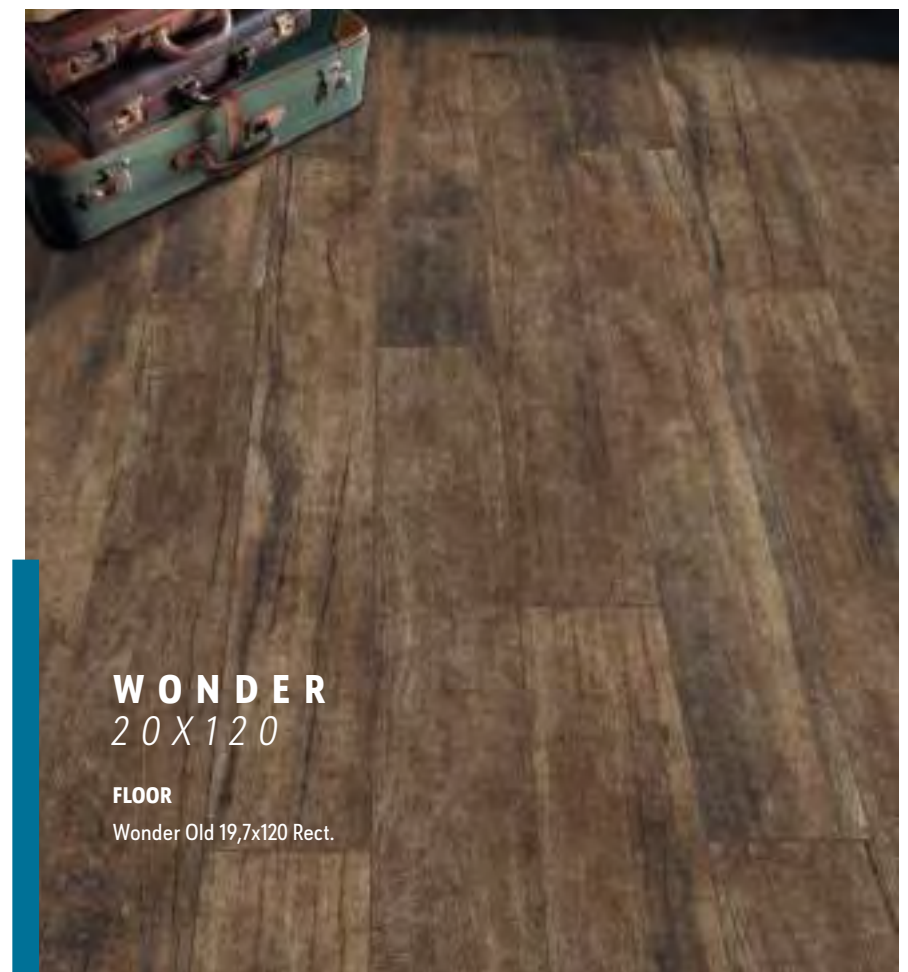

B11 Oslo Natural Grip 19,7x120 Rect.

OSLO
20 X 120

FLOOR
Oslo Honey 19,7x120 Rect.

WONDER
20 X 120

FLOOR
Wonder Natural 19,7x120 Rect.

WONDER
20 X 120

FLOOR
Wonder Natural 19,7x120 Rect.

WONDER
20 X 120