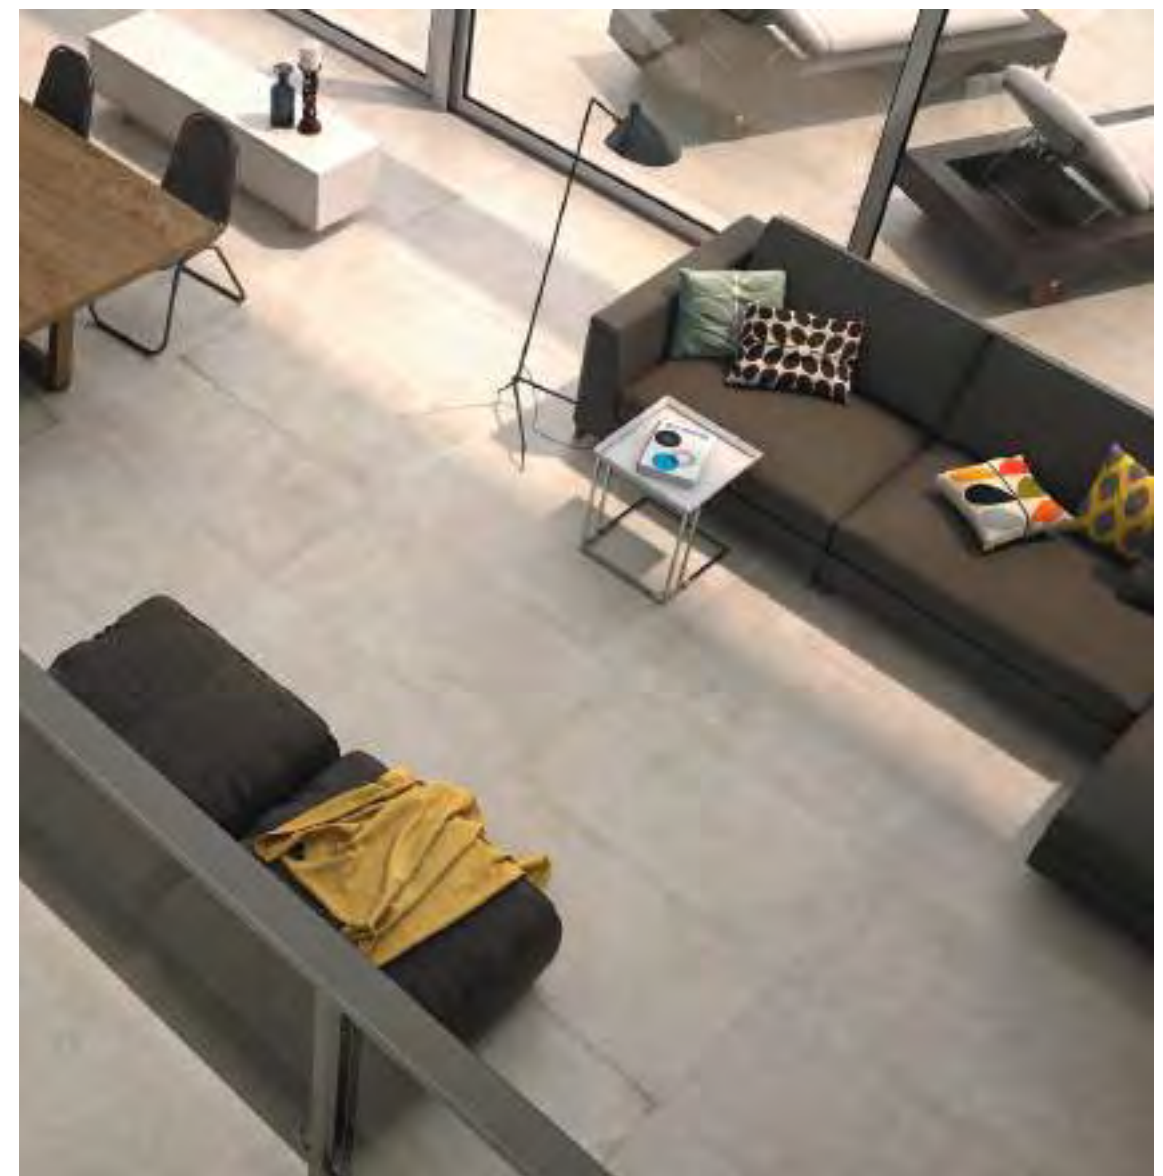

LIMESTONE
60 X 60

FLOOR
LimeStone Grey 60x60 Rect.

LIMESTONE
60 X 120

FLOOR
LimeStone Beige 60x120 Rect.

GREY

BEIGE

LIMESTONE

60x120 24"x48" 45x90 18"x35" 75x75 30"x30" 60x60 24"x24"