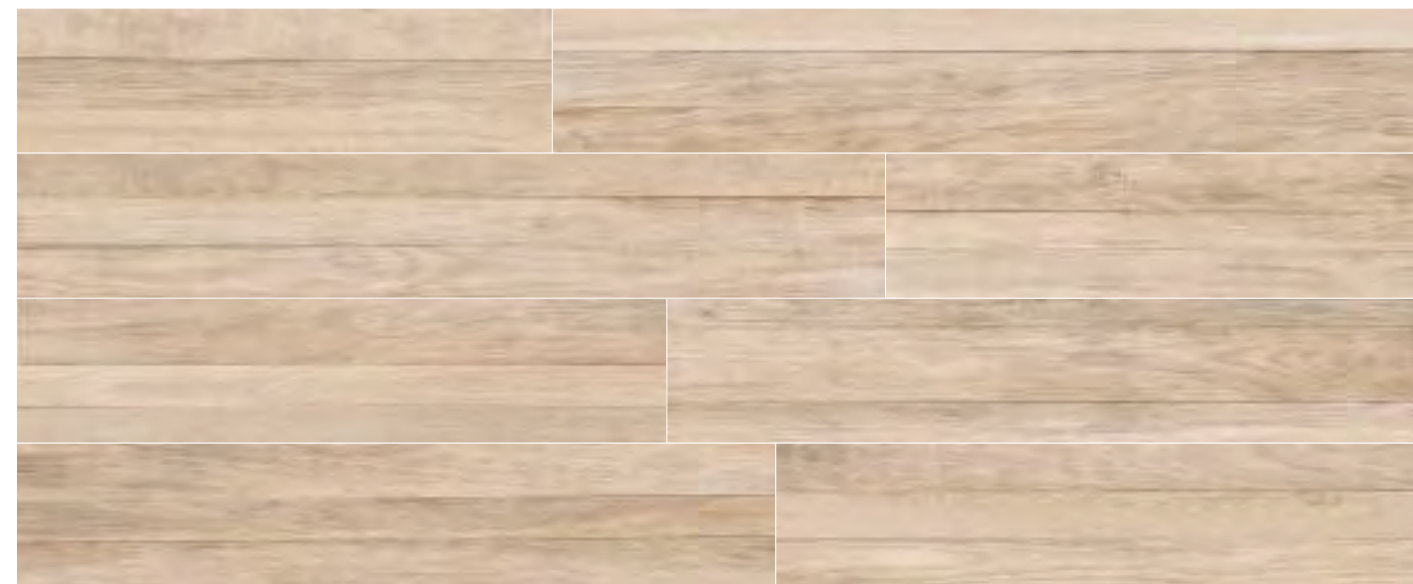

BEIGE

NATURAL

OAK

MADEIRA
23X120

FLOOR
Madeira Natural 23,3x120

MOREMI
23 X 120

FLOOR
Moremi Natural 23,3x120

WHITE