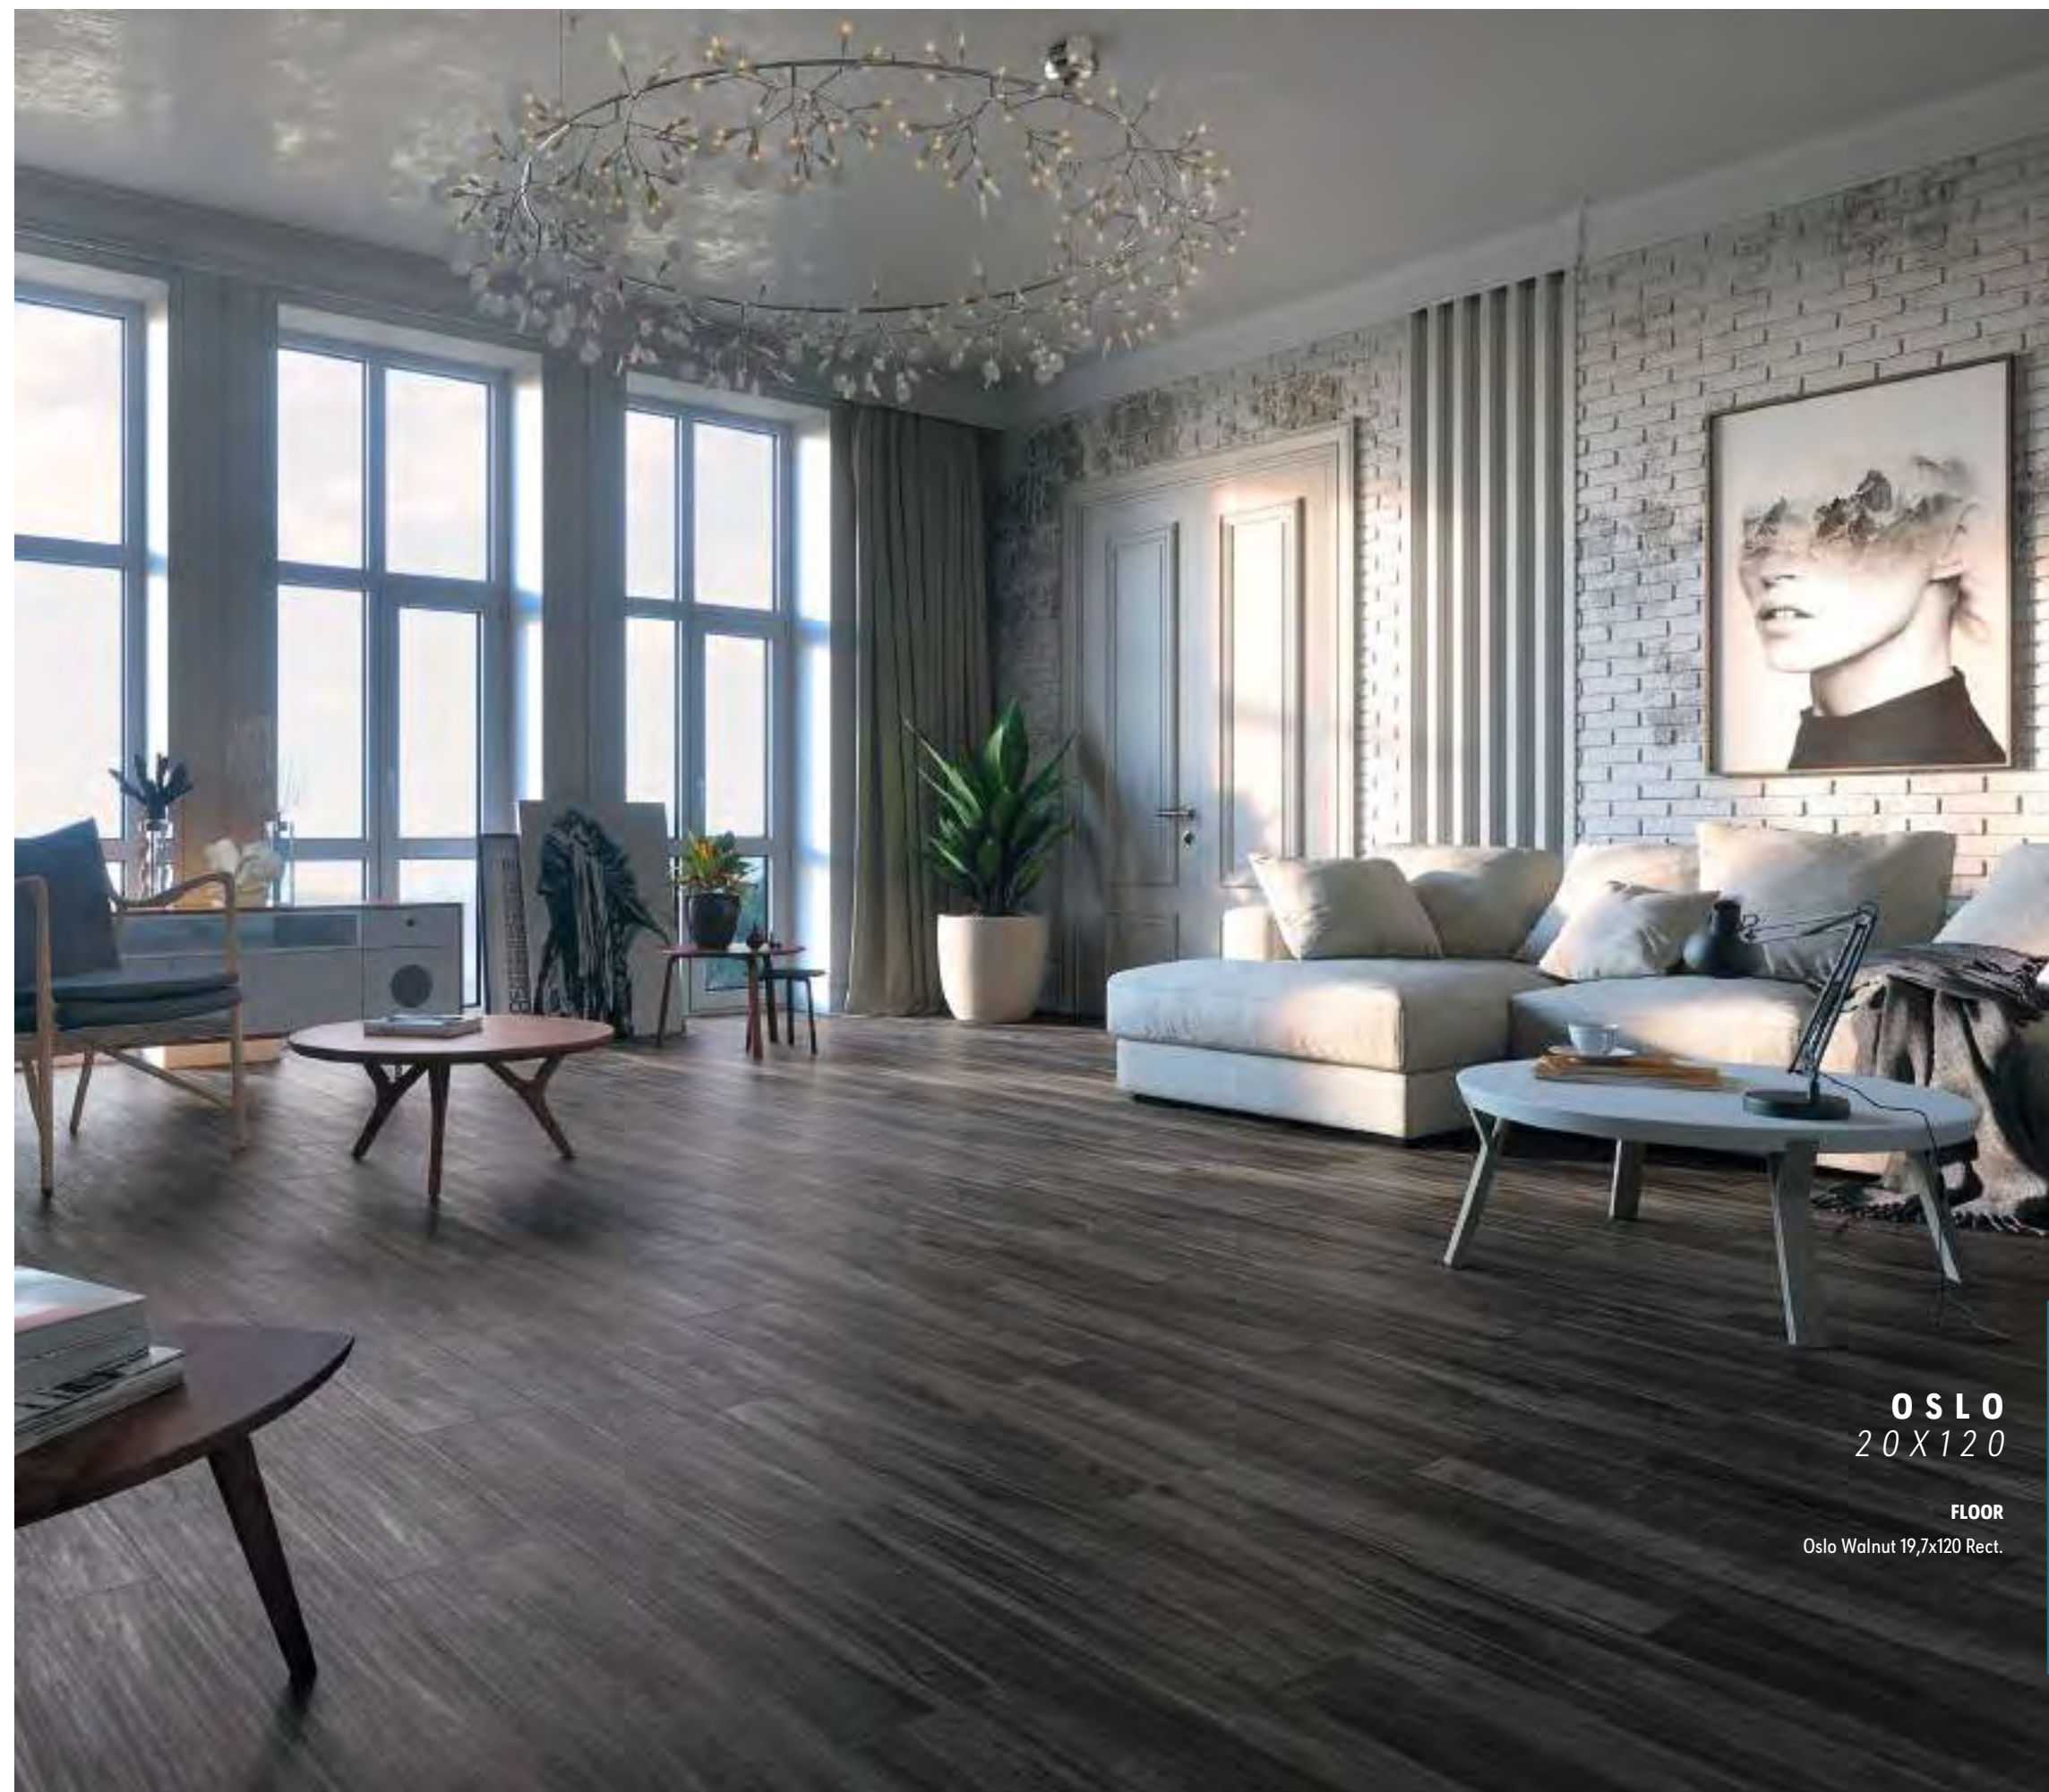

OSLO
20 X 120

FLOOR
Oslo Natural 19,7x120 Rect.

OSLO
20 X 120

FLOOR
Oslo Walnut 19,7x120 Rect.

ALMOND

HONEY

NATURAL

WALNUT