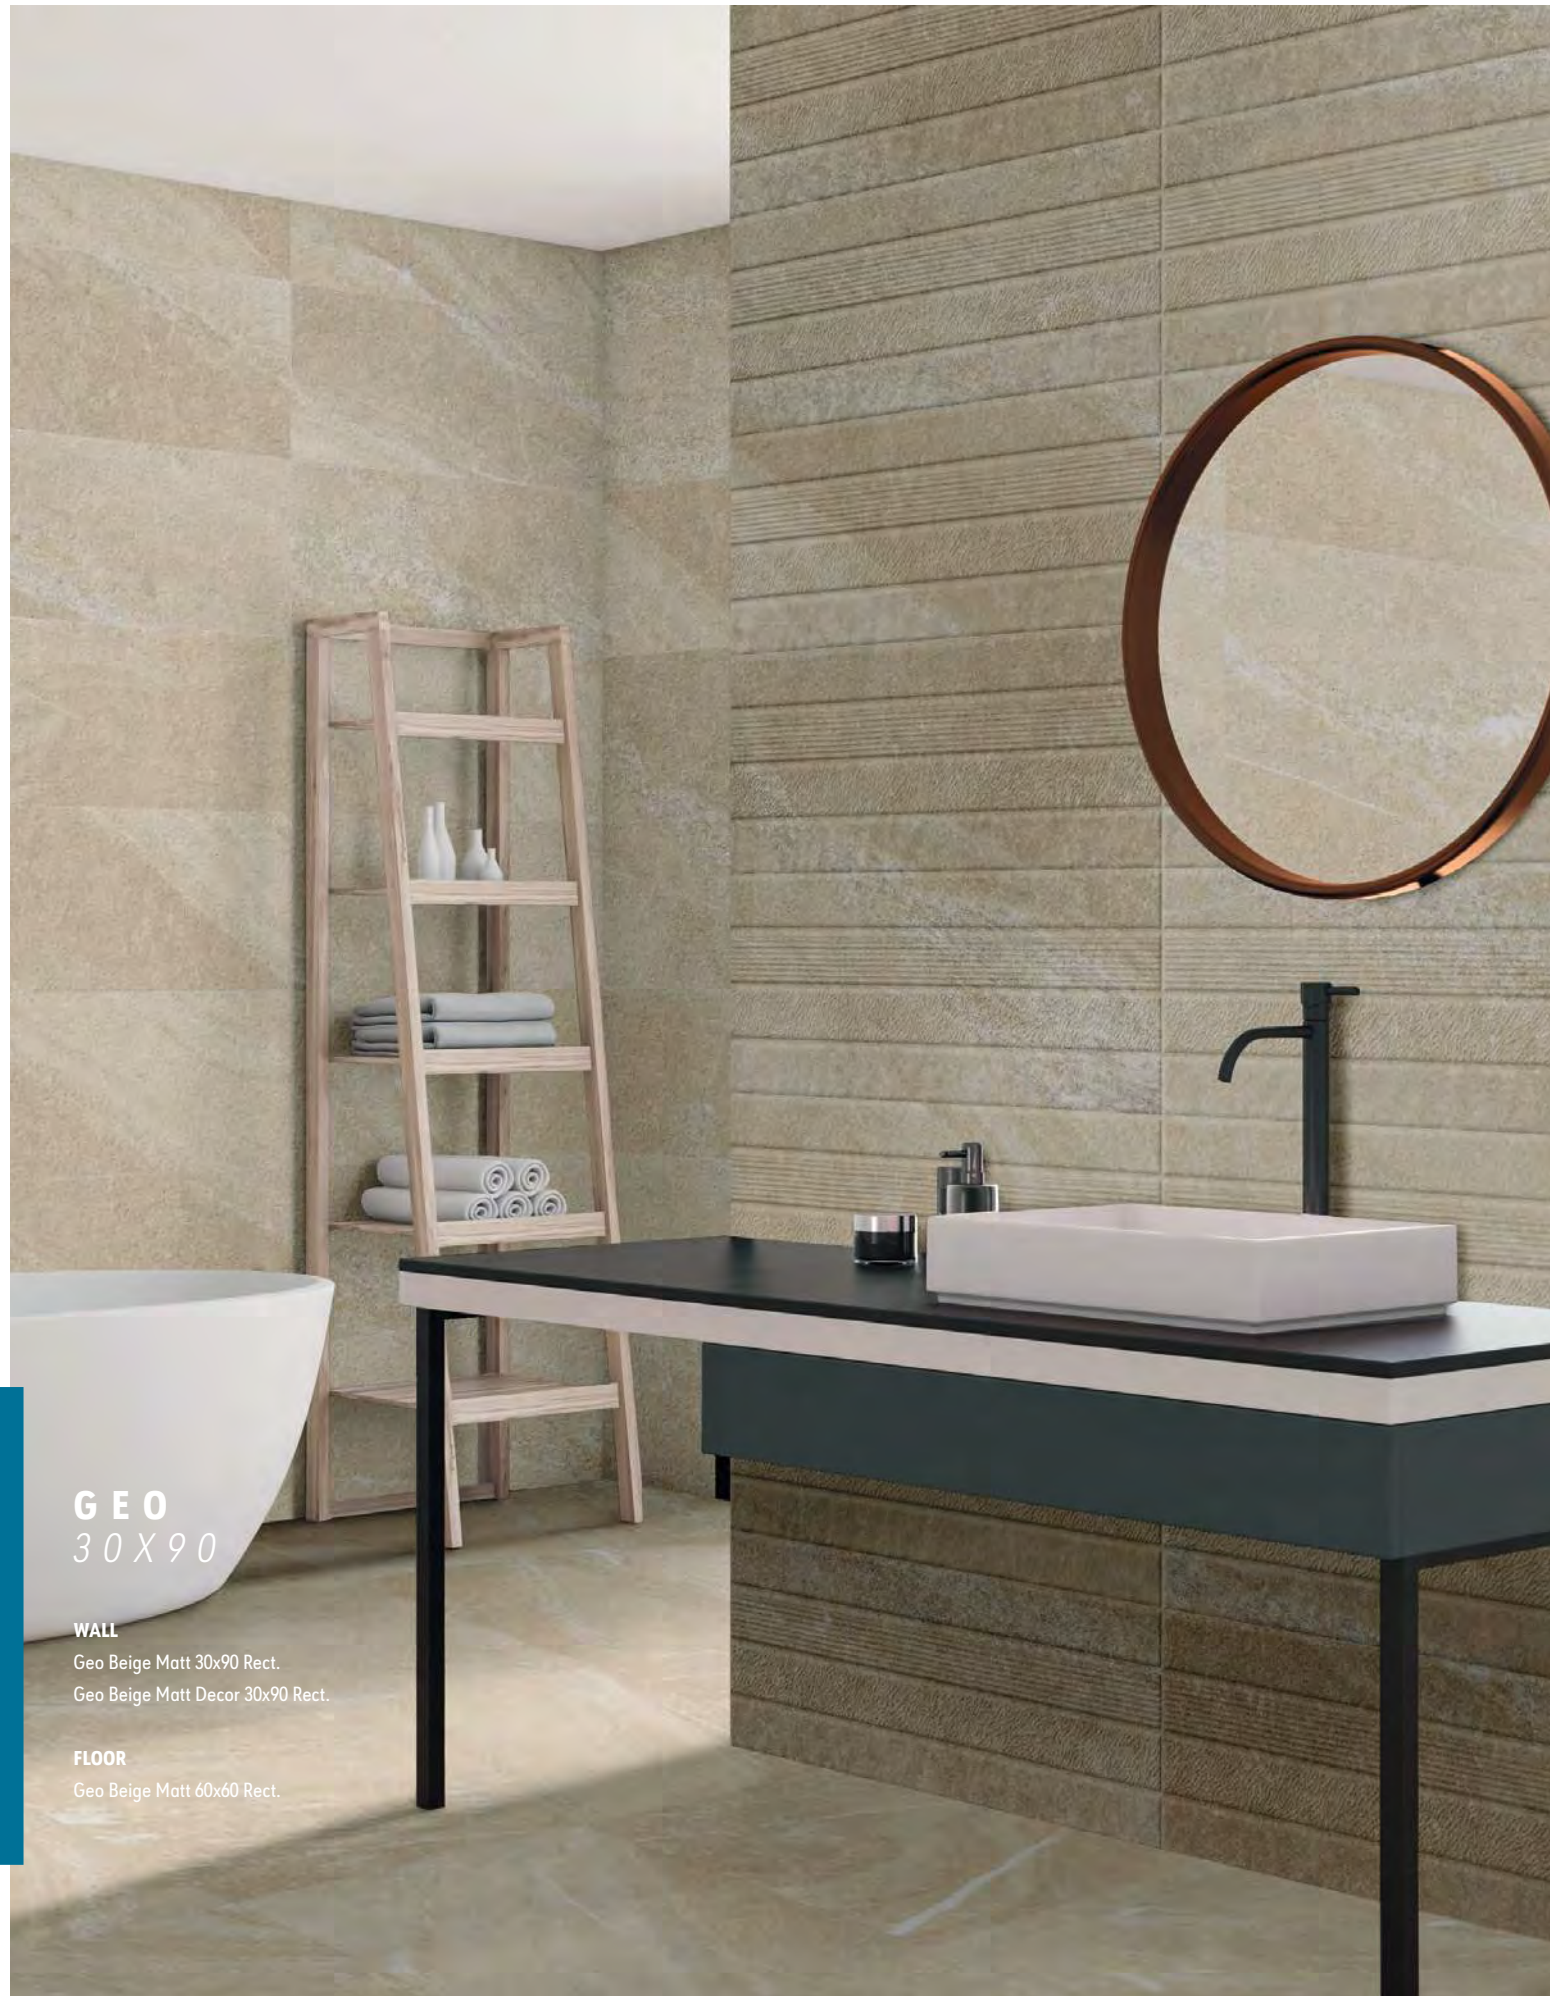

B5 Boheme Vison 60x60
B9 Boheme Vison 59x59 Rect.

GEO
30 X 90

WALL

Geo Pearl Matt 30x90 Rect.
Geo Pearl Matt Decor 30x90 Rect.

FLOOR

Geo Pearl Matt 60x60 Rect

GEO
30X90

WALL
Geo Beige Matt 30x90 Rect.
Geo Beige Matt Decor 30x90 Rect.