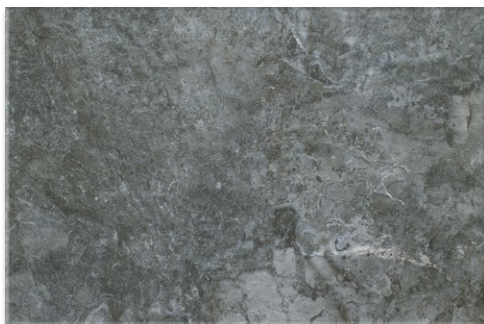

20

BURLINGTON
glazed porcelain

59,5 × 59,5

20
MASSIVE GRES

BURLINGTON BLUE
structure 59,5×59,5×2 cm

BURLINGTON RUST
structure 59,5×59,5×2 cm

BURLINGTON SILVER
structure 59,5×59,5×2 cm

BURLINGTON IVORY
structure 59,5×59,5×2 cm

20

BURLINGTON
glazed porcelain

59,5 × 89,5

20
MASSIVE GRES

BURLINGTON BLUE
structure 59,5×89,5×2 cm

BURLINGTON RUST
structure 59,5×89,5×2 cm

BURLINGTON SILVER
structure 59,5×89,5×2 cm

BURLINGTON IVORY
structure 59,5×89,5×2 cm