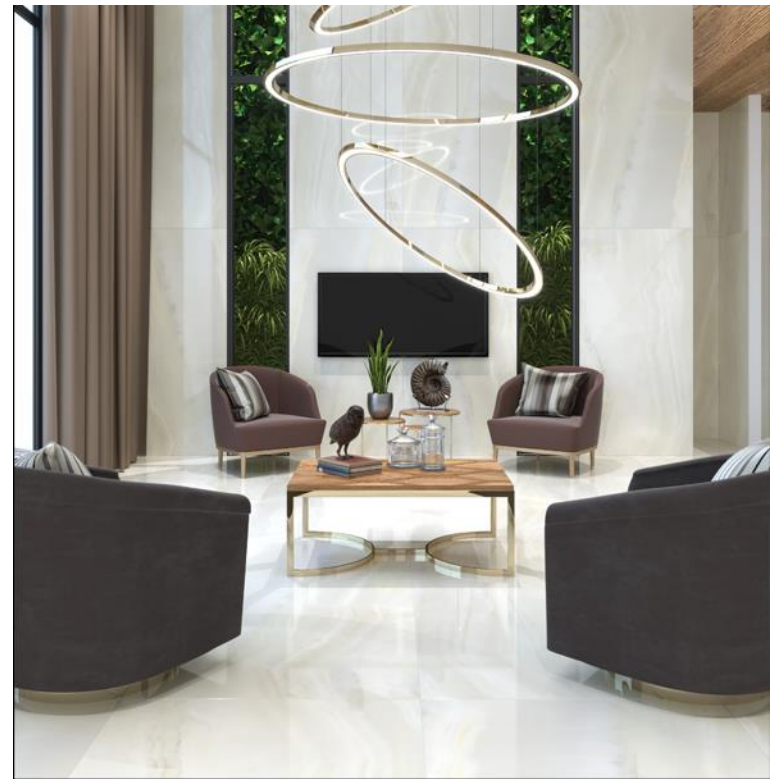

ALMERA
CERAMICA

403279
K1893622YAM MIRAGE
900x1800x12