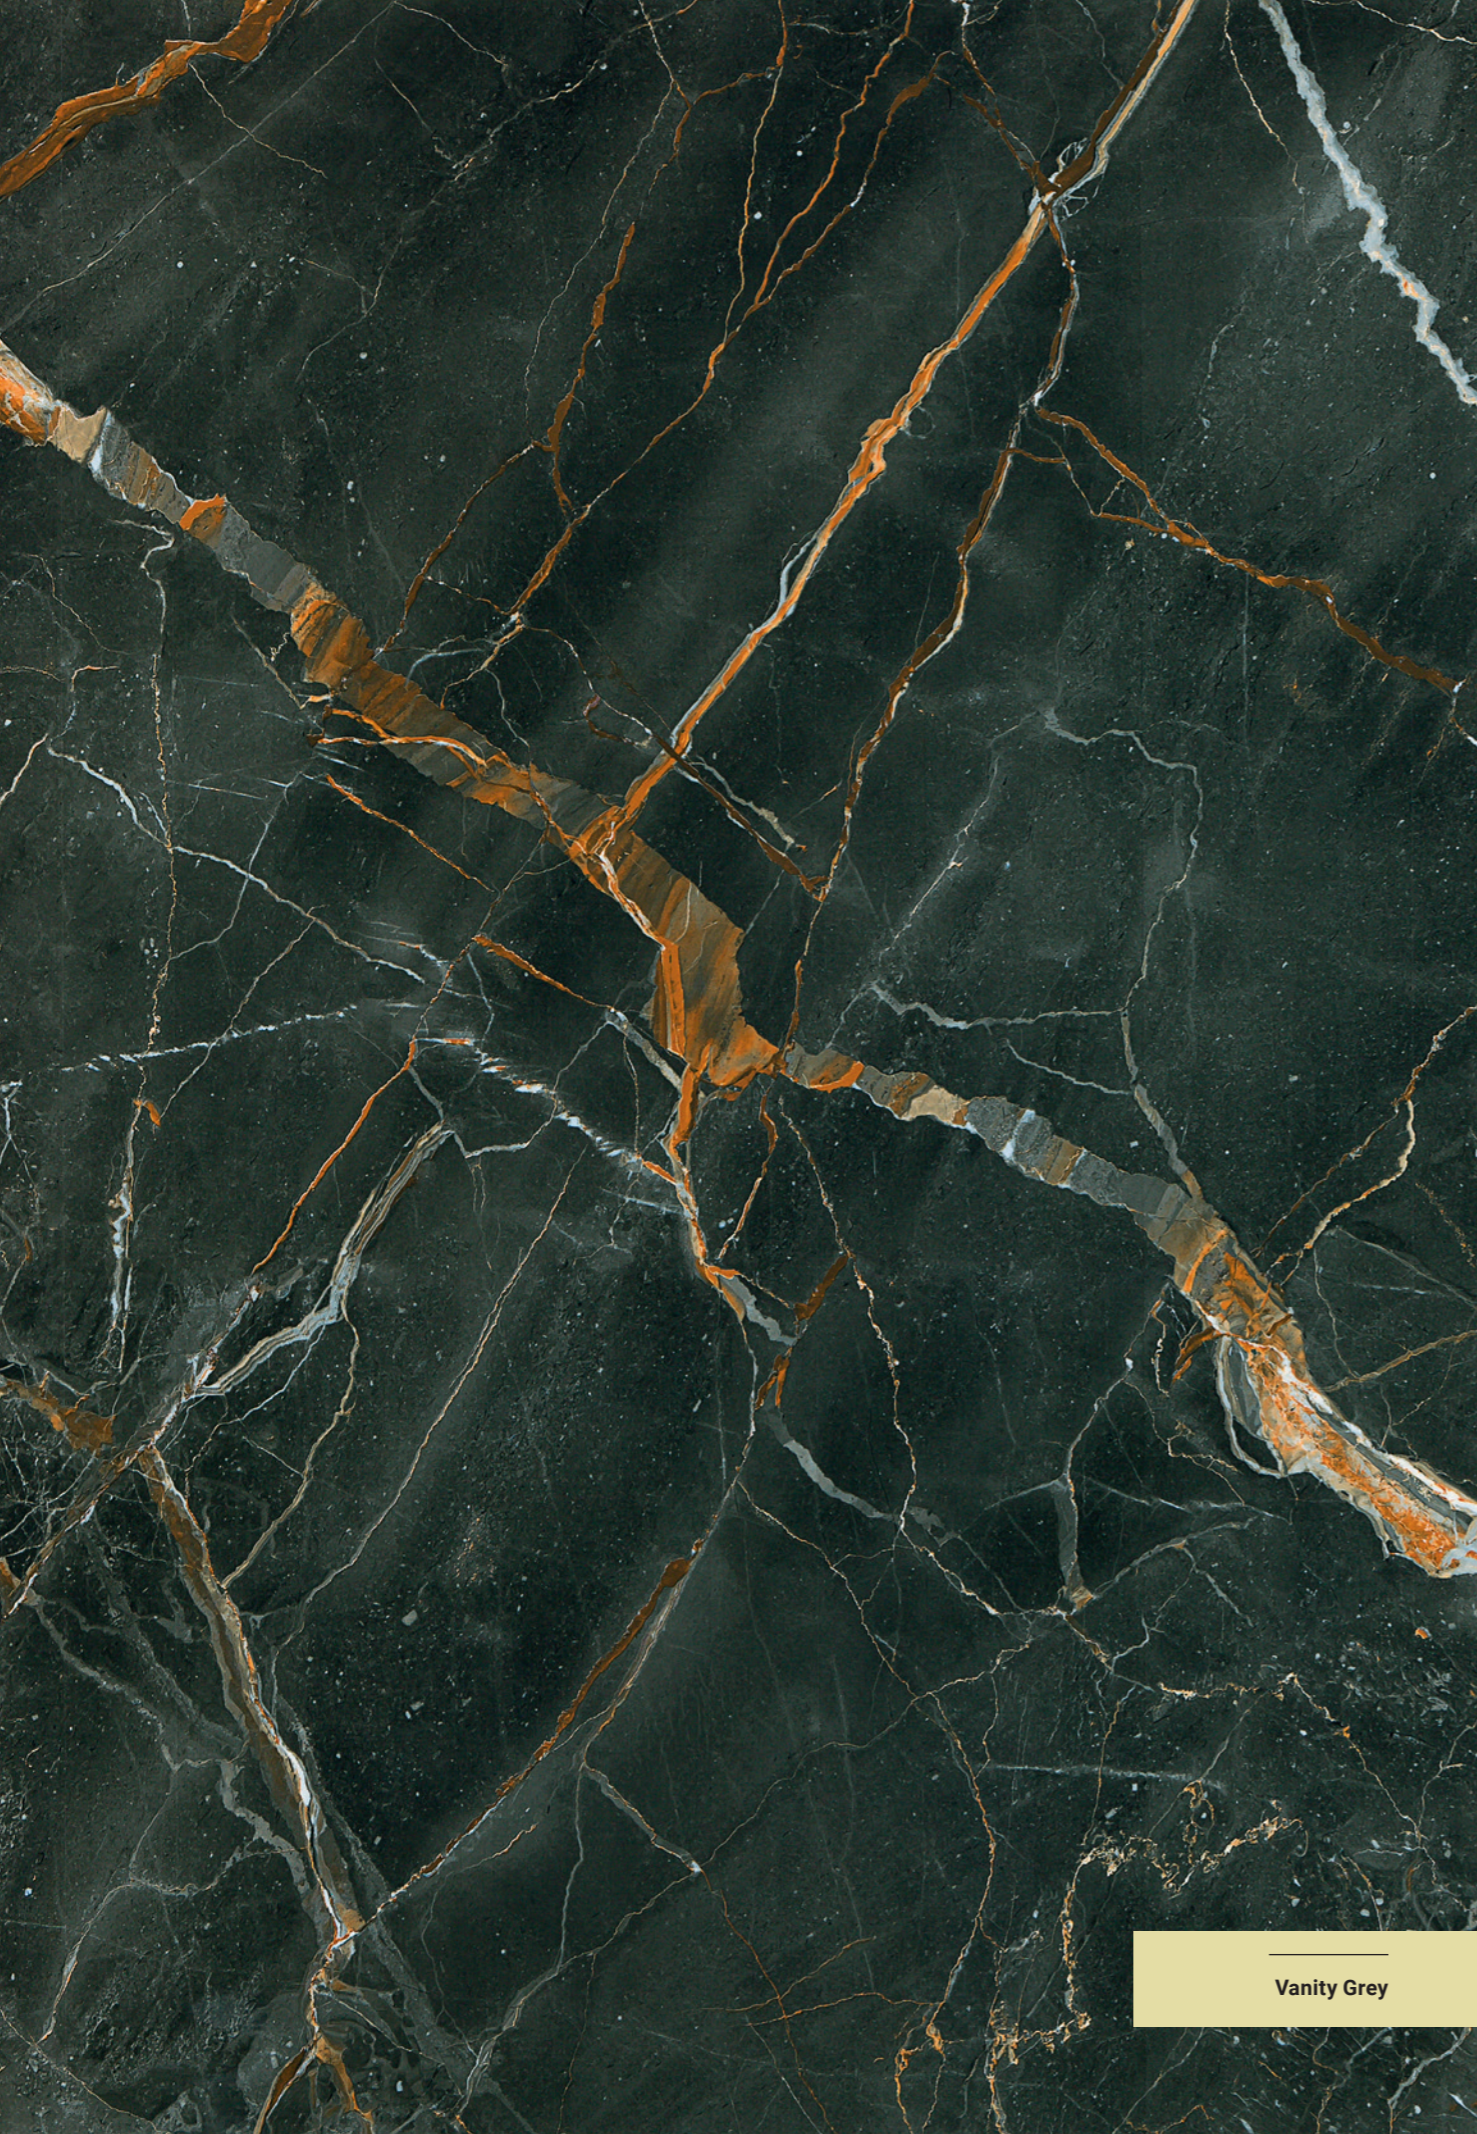

Vanity — Porcesshine

Vanity White 120x120

Vanity

Vanity White

Vanity Black

Vanity Brown

Vanity Grey

Vanity Pearl

Vanity Black 120x120

Piezas complementarias
Complementary Tiles / Pièces Complémentaires

Formatos / Formats

60x120

120x120

Formato	Precio	Pz/cj	Pz/pl	M ² /cj	M ² /pl	Cj/pl	Kg/cj	Kg/Total	
60x120	PS-311	2	64	1,44	46,08	32	35	1145	
120x120	PS-417	1	36	1,44	51,84	36	38,4	1422,4	
Porcesshine		60x120 / 120x120 23.62"x47.24" / 47.24"x47.24"							