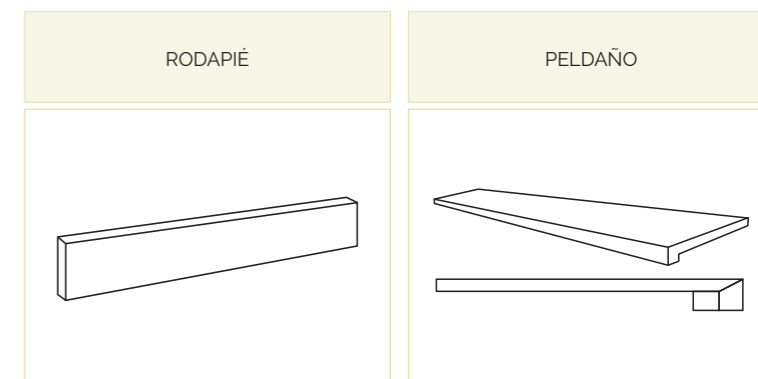

Vanity — Porcesshine

Vanity White 120x120

Vanity

Vanity White

Vanity Black

Vanity Brown

Vanity Grey

Vanity Pearl

Vanity Black 120x120

Piezas complementarias
Complementary Tiles / Pièces Complémentaires

Formatos / Formats

60x120

120x120

Formato	Precio	Pz/cj	Pz/pl	M ² /cj	M ² /pl	Cj/pl	Kg/cj	Kg/Total	
60x120	PS-311	2	64	1,44	46,08	32	35	1145	
120x120	PS-417	1	36	1,44	51,84	36	38,4	1422,4	
Porcesshine		60x120 / 120x120 23.62"x47.24" / 47.24"x47.24"							