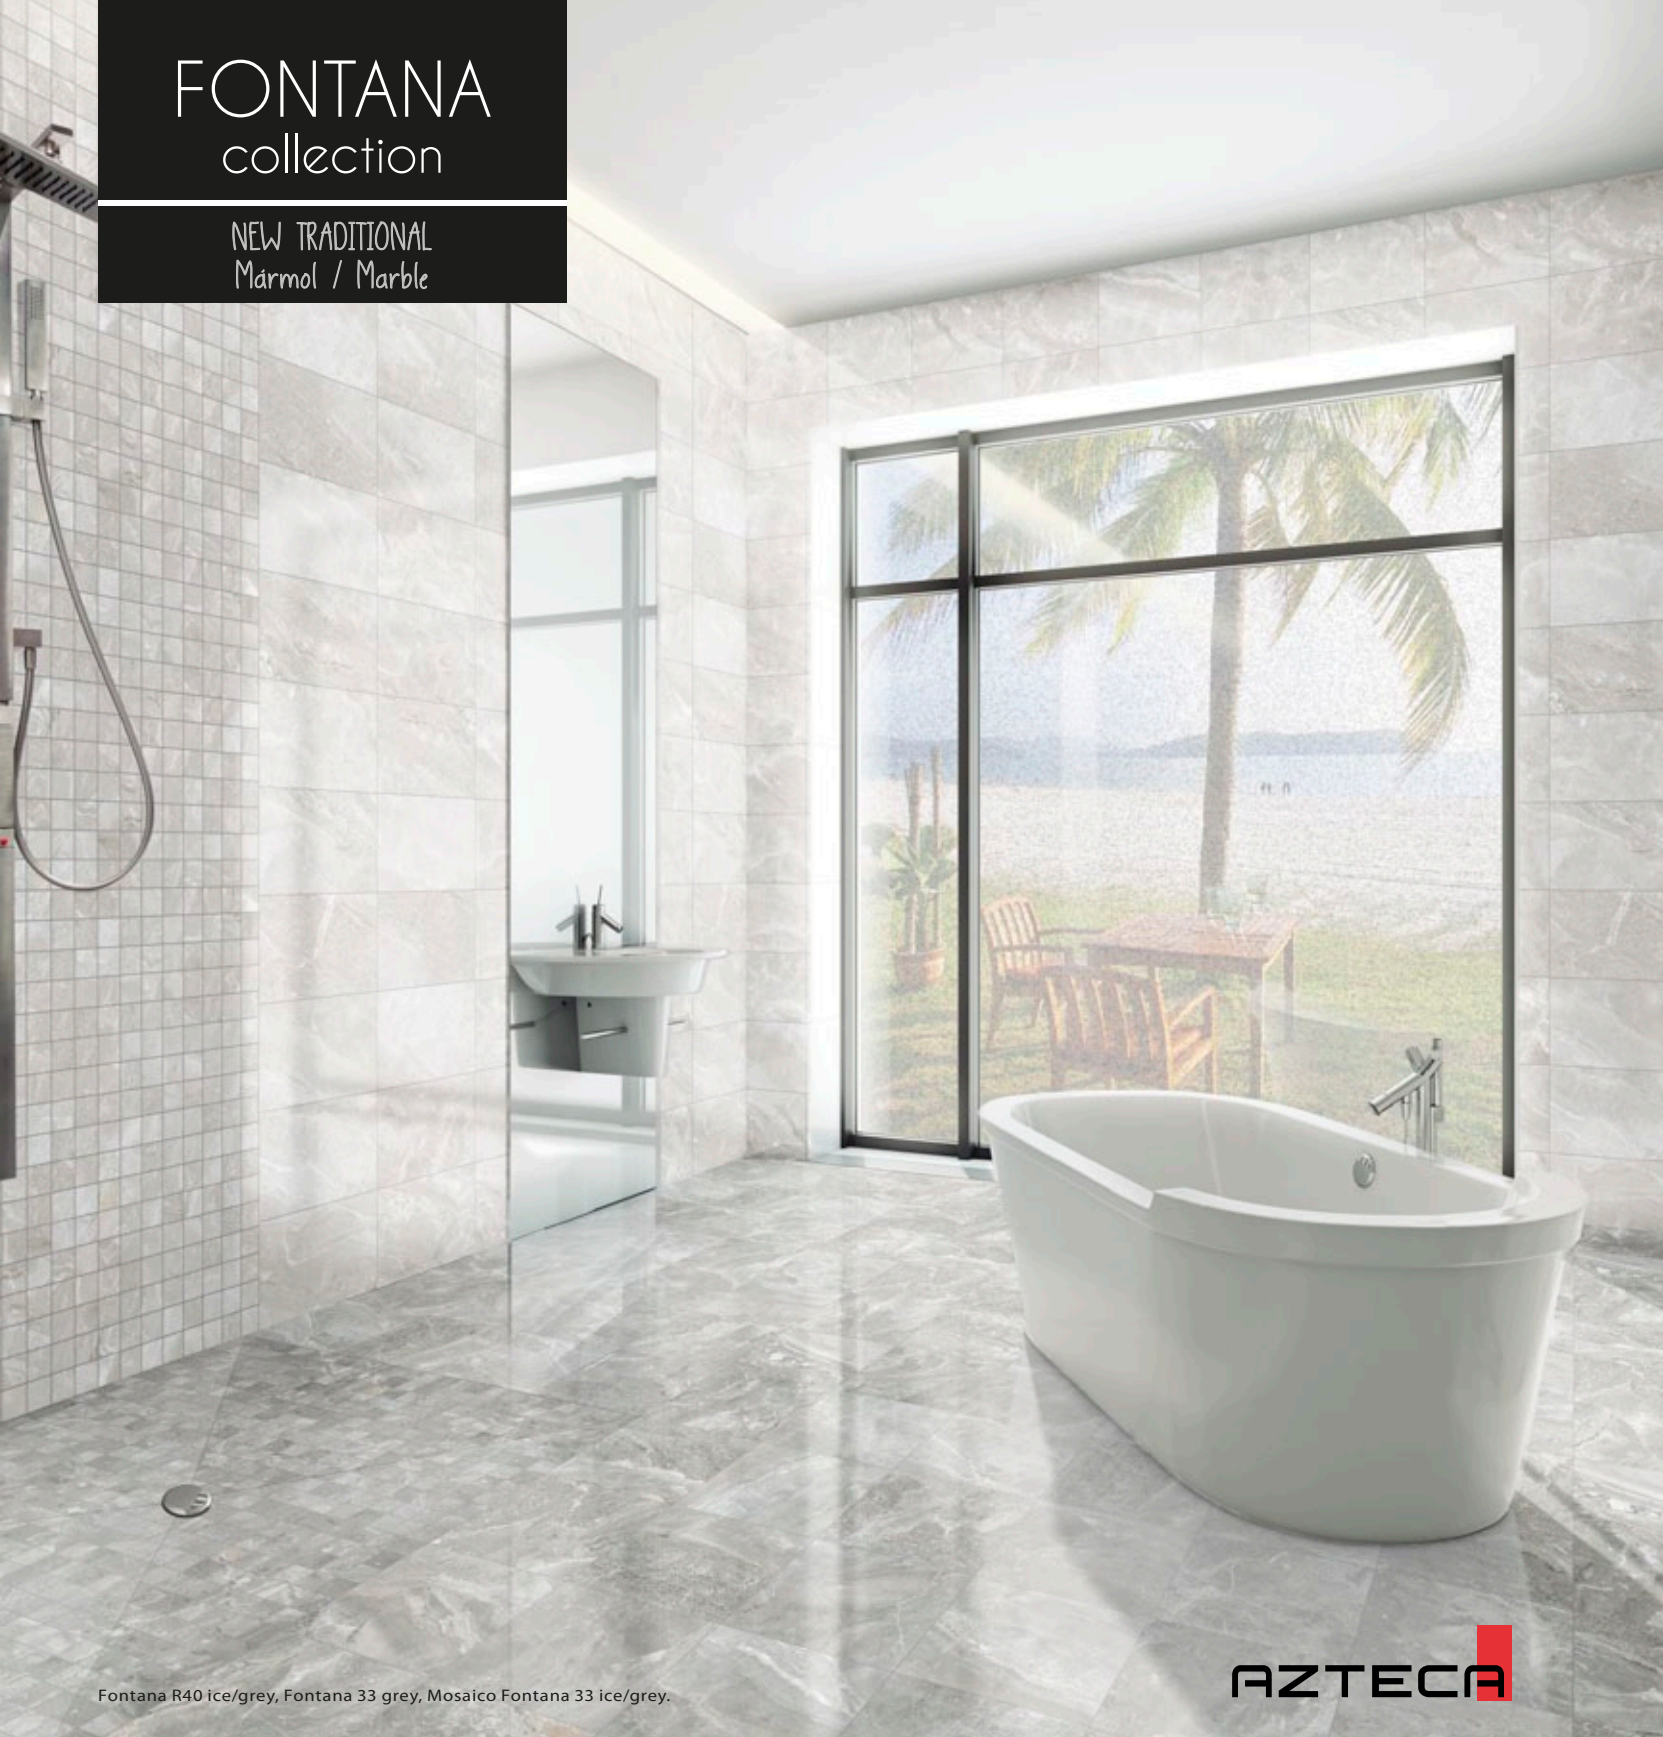

FONTANA collection

NEW TRADITIONAL
Mármol / Marble

AZTECA