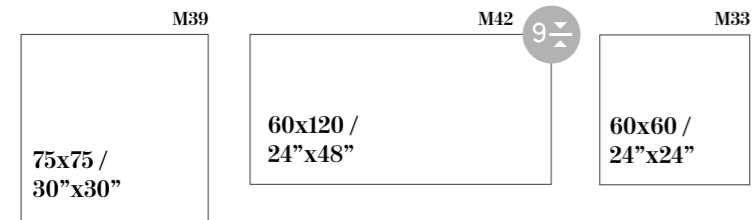

ATHENS

GLAZED PORCELAIN

Sizes / Formatos

GLOSSY GLAZED RECTIFIED

GLOSSY GLAZED