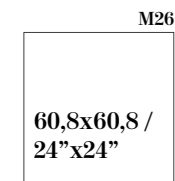

GLOSSY GLAZED

PERSA

GLAZED PORCELAIN