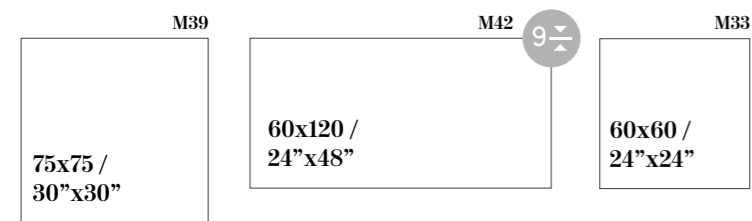

PERSA

GLAZED PORCELAIN

Sizes / Formatos

NATURAL RECTIFIED

NATURAL