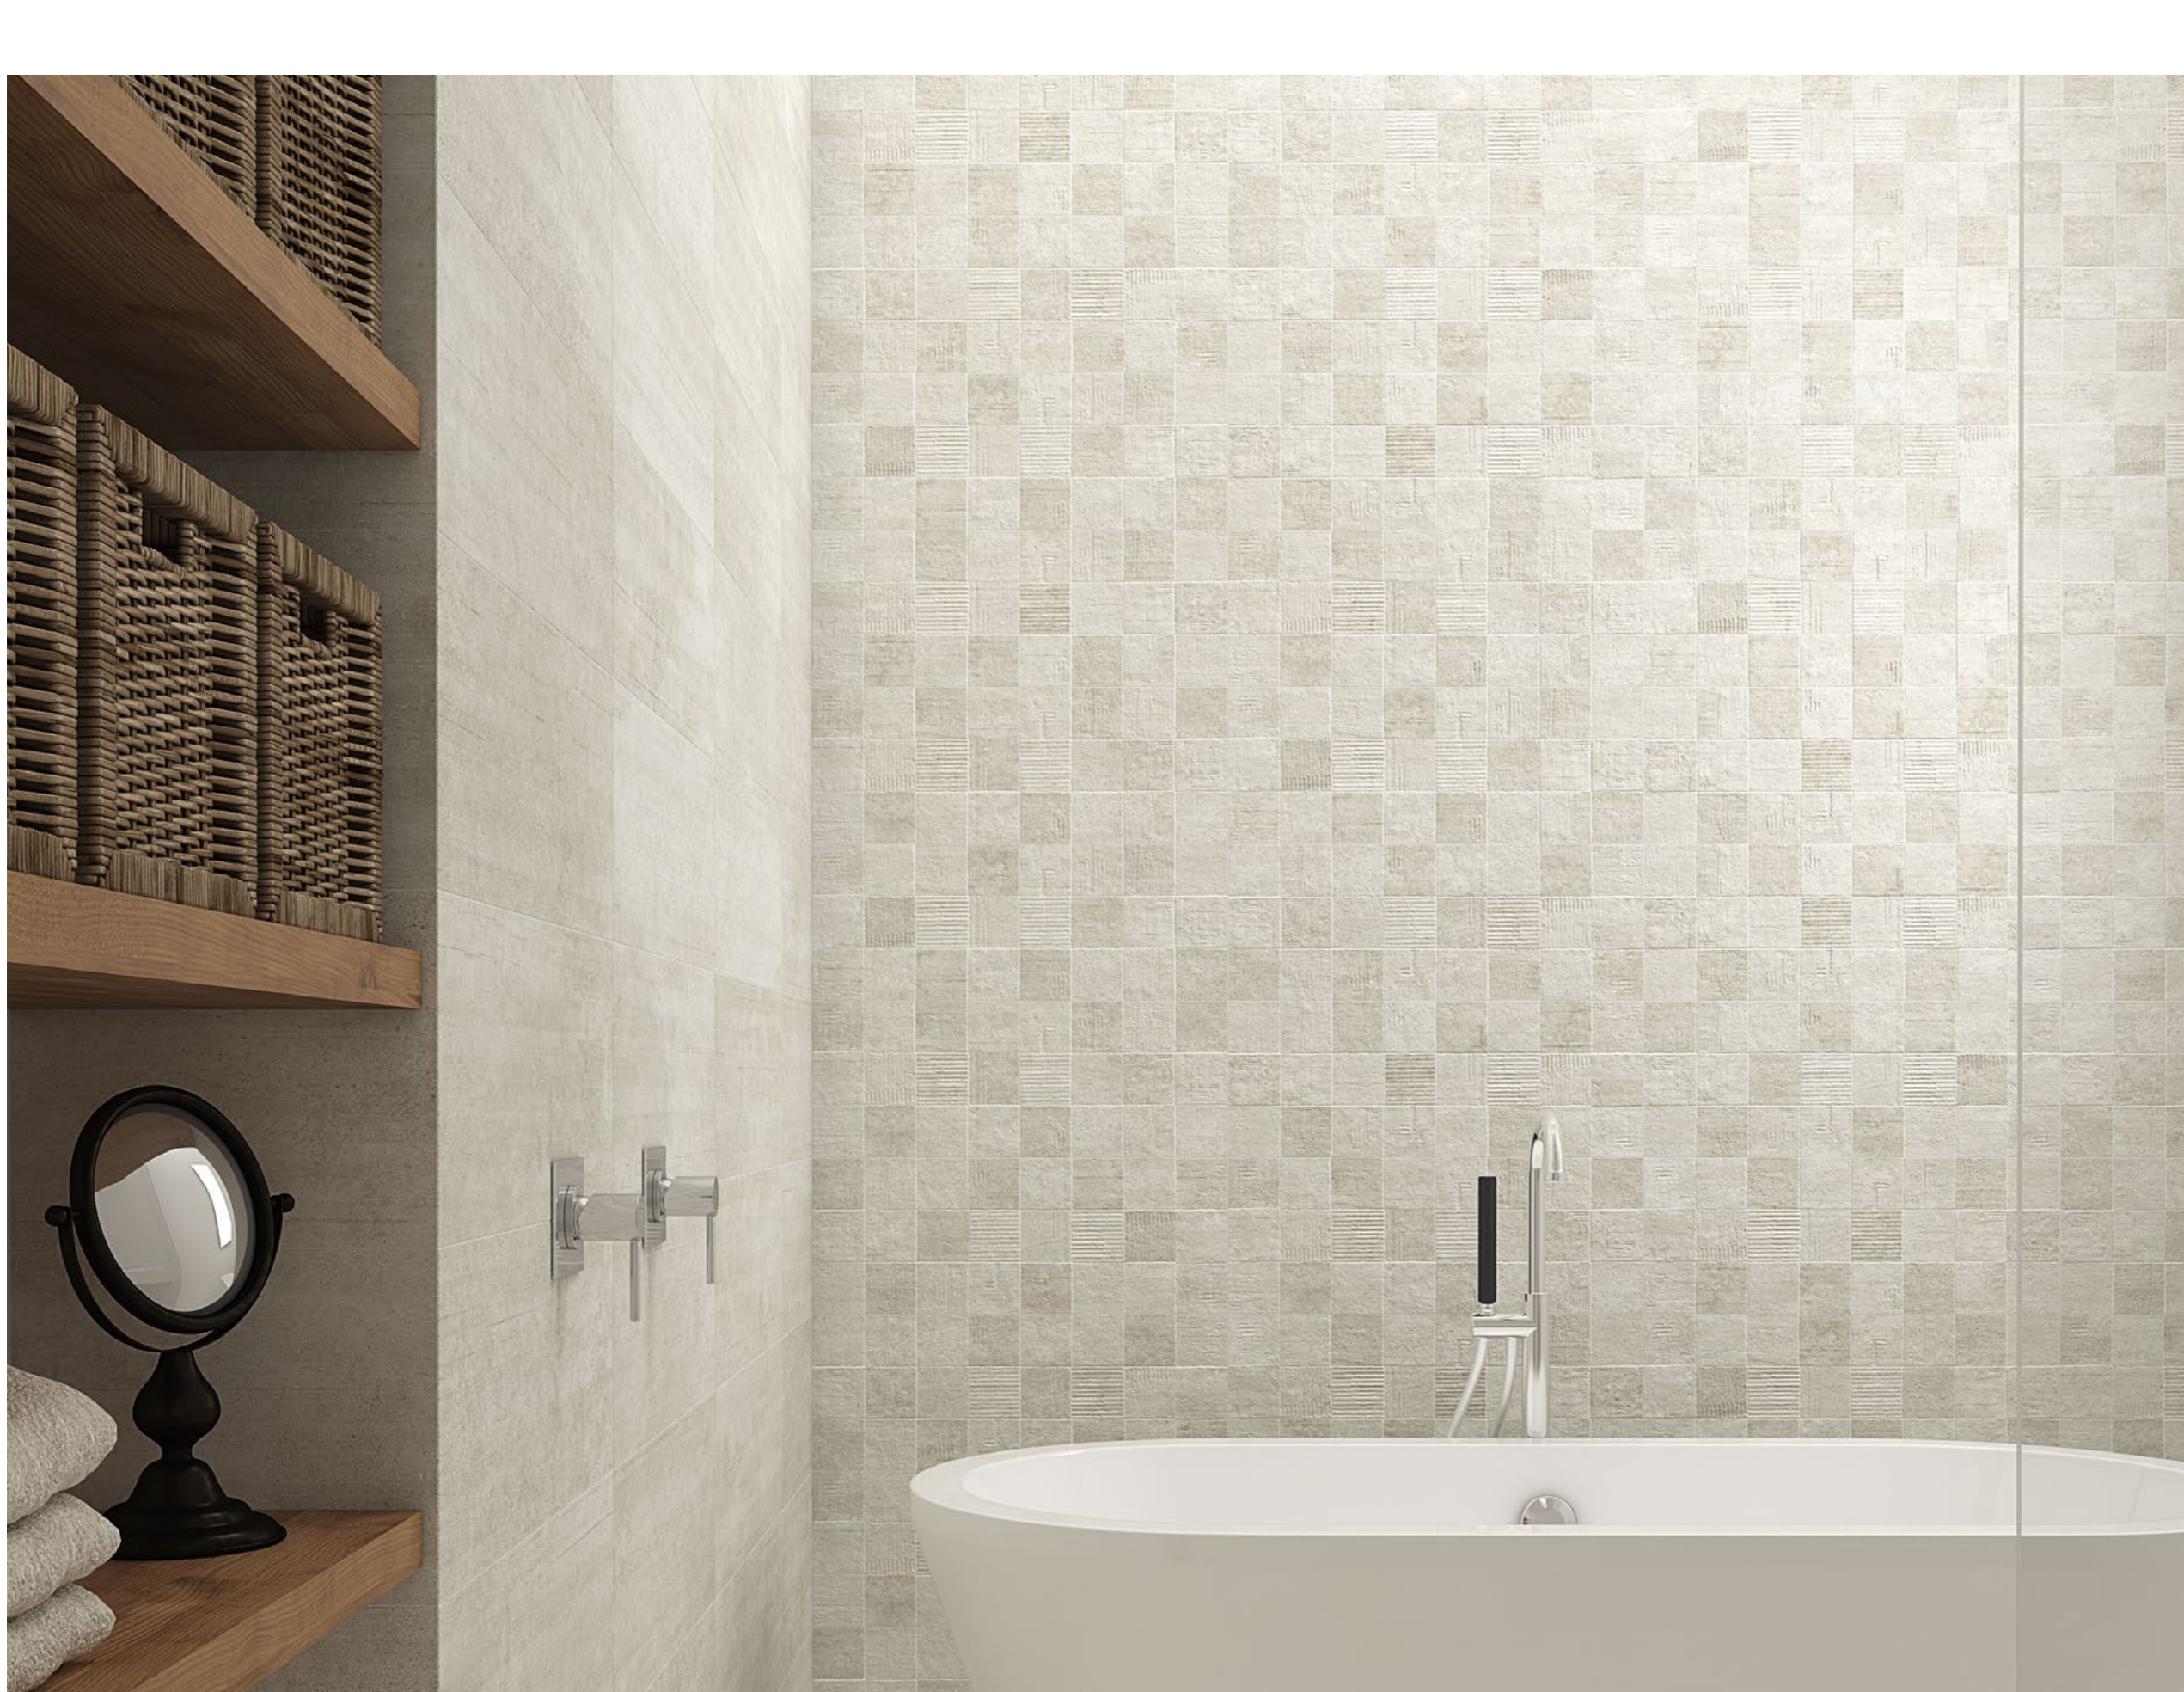

WHITE BODY TILE

30x90

25x66,6