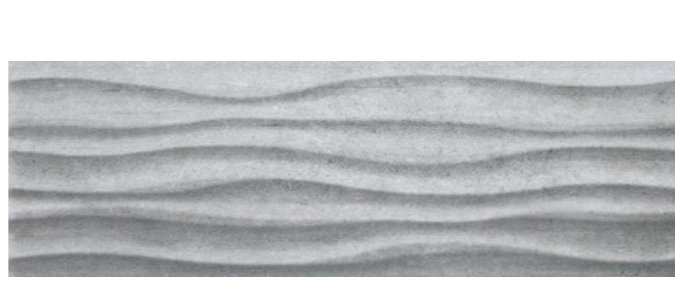

BASIS LIGHT GREY 30x90