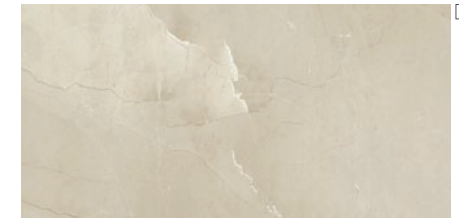

PASSION LUX 120 CHAMPAGNE - 60x120 cm - B83