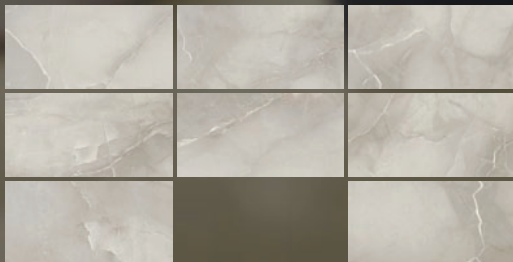

PASSIONcollection

NEW TRADITIONAL
Marmol · Marble

AZTECA

Colores disponibles:
Available colors:

Ice

Grey

Champagne

Taupe

PASSION LUX 120 (lapado-lapatto)
PORCELANICO RECTIFICADO
RECTIFIED PORCELAIN
60x120 cm · 23,6"×47,2"

PASSION LUX 90 (lapado-lapatto)
PORCELANICO RECTIFICADO
RECTIFIED PORCELAIN
45x90 cm · 17,7"×35,4"

PASSION LUX 60 (lapado-lapatto)
PORCELANICO RECTIFICADO
RECTIFIED PORCELAIN
60x60 cm · 23,6"×23,6"

Versatilidad en gráficas · Graphic range

PASSION R90 (30x90 cm): 16

PASSION LUX 120 (60x120 cm): 8 --- PASSION LUX 90 (45x90 cm): 8 --- PASSION LUX 60 (60x60 cm): 16