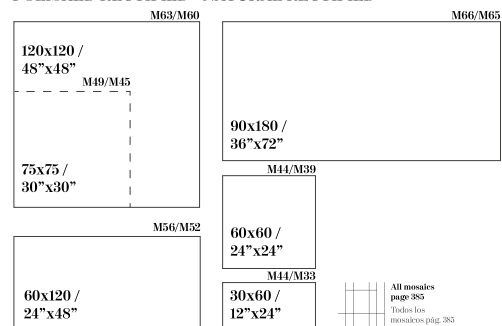

CRASH

POLISHED PORCELAIN

Sizes / Formatos

POLISHED RECTIFIED - NATURAL RECTIFIED