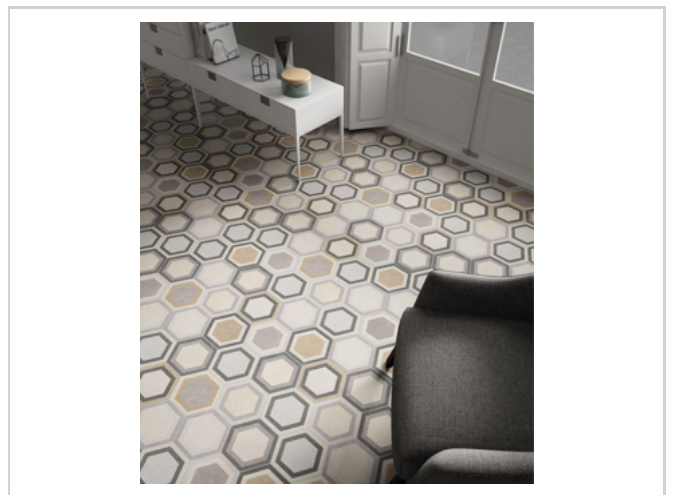

Traffic Combi Mix
Hexagonal 25x22

Traffic Hexacolor Mix
Hexagonal 25x22

Traffic Gaudi Grey
Hexagonal 25x22

Traffic Gaudi Marengo
Hexagonal 25x22

PHOTO GALLERY

TRAFFIC HEX 25

PACKING

Size	units/box	m ² /box	kg/box	boxes/pallet	m ² /pallet	kg/pallet
Hexagonal 25x22	25	1.04	24	48	49.92	1166