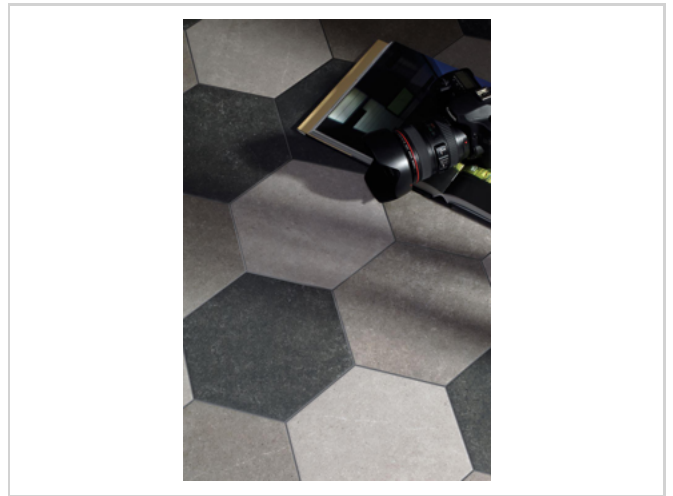

Traffic Combi Mix
Hexagonal 25x22

Traffic Hexacolor Mix
Hexagonal 25x22

Traffic Gaudi Grey
Hexagonal 25x22

Traffic Gaudi Marengo
Hexagonal 25x22

PHOTO GALLERY

TRAFFIC HEX 25

PACKING

Size	units/box	m ² /box	kg/box	boxes/pallet	m ² /pallet	kg/pallet
Hexagonal 25x22	25	1.04	24	48	49.92	1166