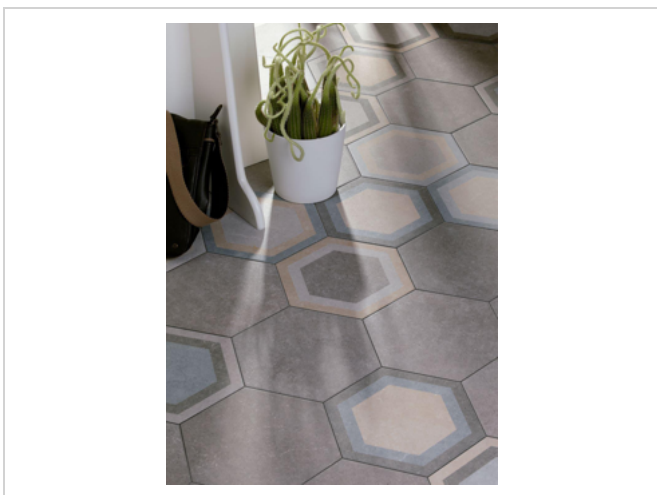

Traffic Combi Mix
Hexagonal 25x22

Traffic Hexacolor Mix
Hexagonal 25x22

Traffic Gaudi Grey
Hexagonal 25x22

Traffic Gaudi Marengo
Hexagonal 25x22

PHOTO GALLERY

TRAFFIC HEX 25

PACKING

Size	units/box	m ² /box	kg/box	boxes/pallet	m ² /pallet	kg/pallet
Hexagonal 25x22	25	1.04	24	48	49.92	1166