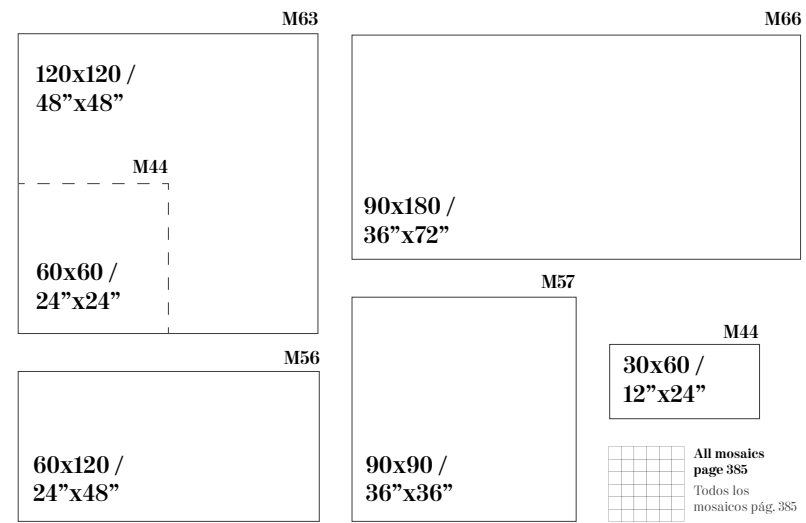

SONANTE

POLISHED PORCELAIN

Sizes / Formatos

POLISHED RECTIFIED