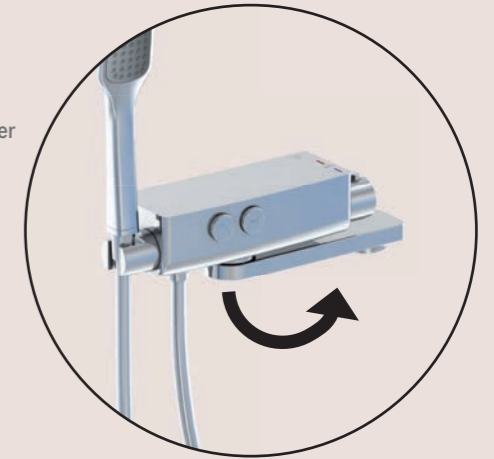

Wannen/Brause-Aufputzthermostat
mit pushtronic Bedienkomfort
mit schwenkbarem Auslauf

Exposed thermostatic bath/shower mixer
with pushtronic user comfort
with swivel spout