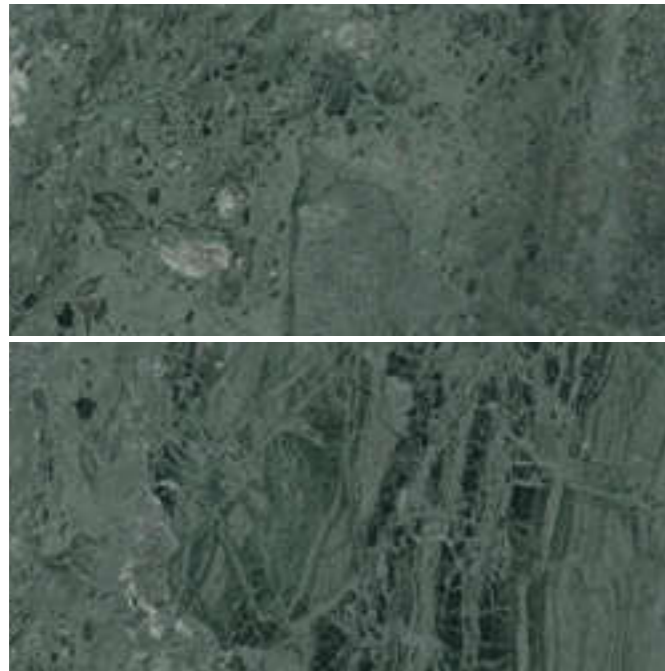

## Available Colours

Monet  
60x120cm. / 23,6"x47,2"  
2 Tiles Shown

### Available Sizes

- 60x120cm. / 23,6"x47,2" - GPR
- 120x120cm. / 47,2"x47,2" - GPR