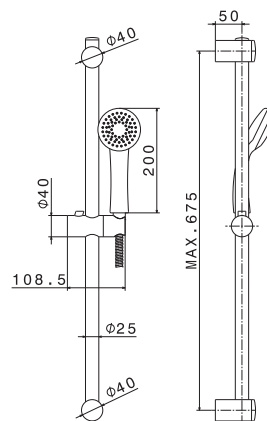

Cod.	Finiture / Finishing	€
B0.010	cromo / chrome	167,00
F0.202	nero opaco / matt black	200,00

SLATE

mod. V13100

Asta saliscendi in ABS, completa di doccia e flessibile LL. 150 cm senza presa acqua.

Shower set complete with brass sliding rail, hand shower, length cm 150 flexible, without wall union.