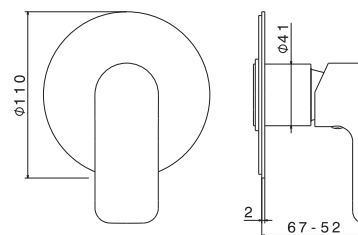

Cod.	Finiture / Finishing	€
B0.010	cromo / chrome	88,00
F0.202	nero opaco / matt black	99,00