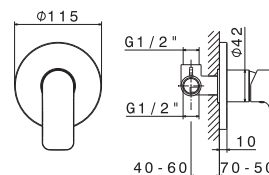

Cod.	Finiture / Finishing	€
B0.010	cromo / chrome	78,00
F0.202	nero opaco / matt black	89,00