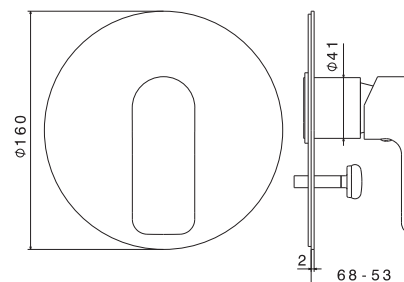

mod. V14140E

Parte esterna miscelatore monocomando incasso con deviatore automatico vasca/doccia, senza parte incasso. Abbinare con V00001.

External part for concealed single-lever bath/shower mixer with automatic diverter, without concealed part. Combine with V00001.

Cod.	Finiture / Finishing	€
B0.010	cromo / chrome	110,00
F0.202	nero opaco / matt black	137,00

mod. V00001

Corpo incasso grezzo universale per miscelatore monocomando vasca/doccia con deviatore automatico, senza parti esterne.

Universal concealed body for single-lever bath/shower mixer with automatic diverter, without external parts.