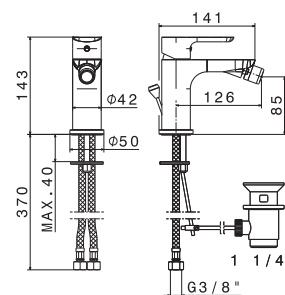

Cod.	Finiture / Finishing	€
B0.010	cromo / chrome	110,00
F0.202	nero opaco / matt black	135,00