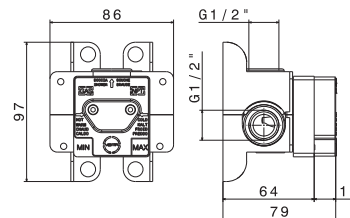

■ mod. **V00002**

Corpo incasso grezzo universale per miscelatore monocomando doccia, senza parti esterne.

Universal concealed body for single-lever shower mixer, without external parts.

Cod.	Finiture / Finishing	€
00.000	neutro / neutral	49,00