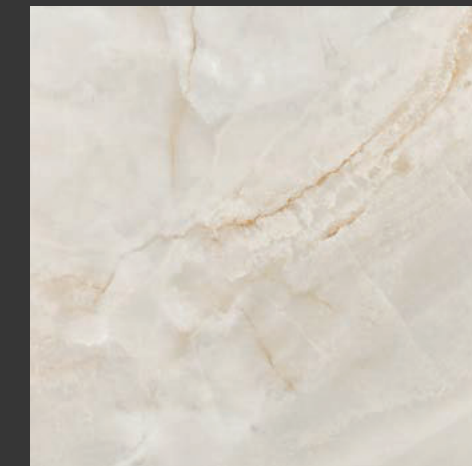

Cr.Sardonyx Cream 90x180 M44 04.505.163.9734 PEI 4
Cr.Sardonyx Cream 60x120 M32 17.869.163.9734 PEI 4
Cr.Sardonyx Cream 60x120 M40 04.869.163.9734 PEI 4
Cr.Sardonyx Cream 120x120 M42 04.120.163.9734 PEI 4
Cr.Sardonyx Cream 90x90 M32 17.804.163.9734 PEI 4
Cr.Sardonyx Cream 90x90 M40 04.804.163.9734 PEI 4