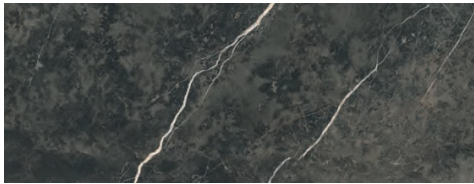

LAURENT BLACK SLIM 7,2mm
45 X 120 / 18" X 48" REC.
45 X 120 / 18" X 48" REC. NPLUS

N12A1
N12C1