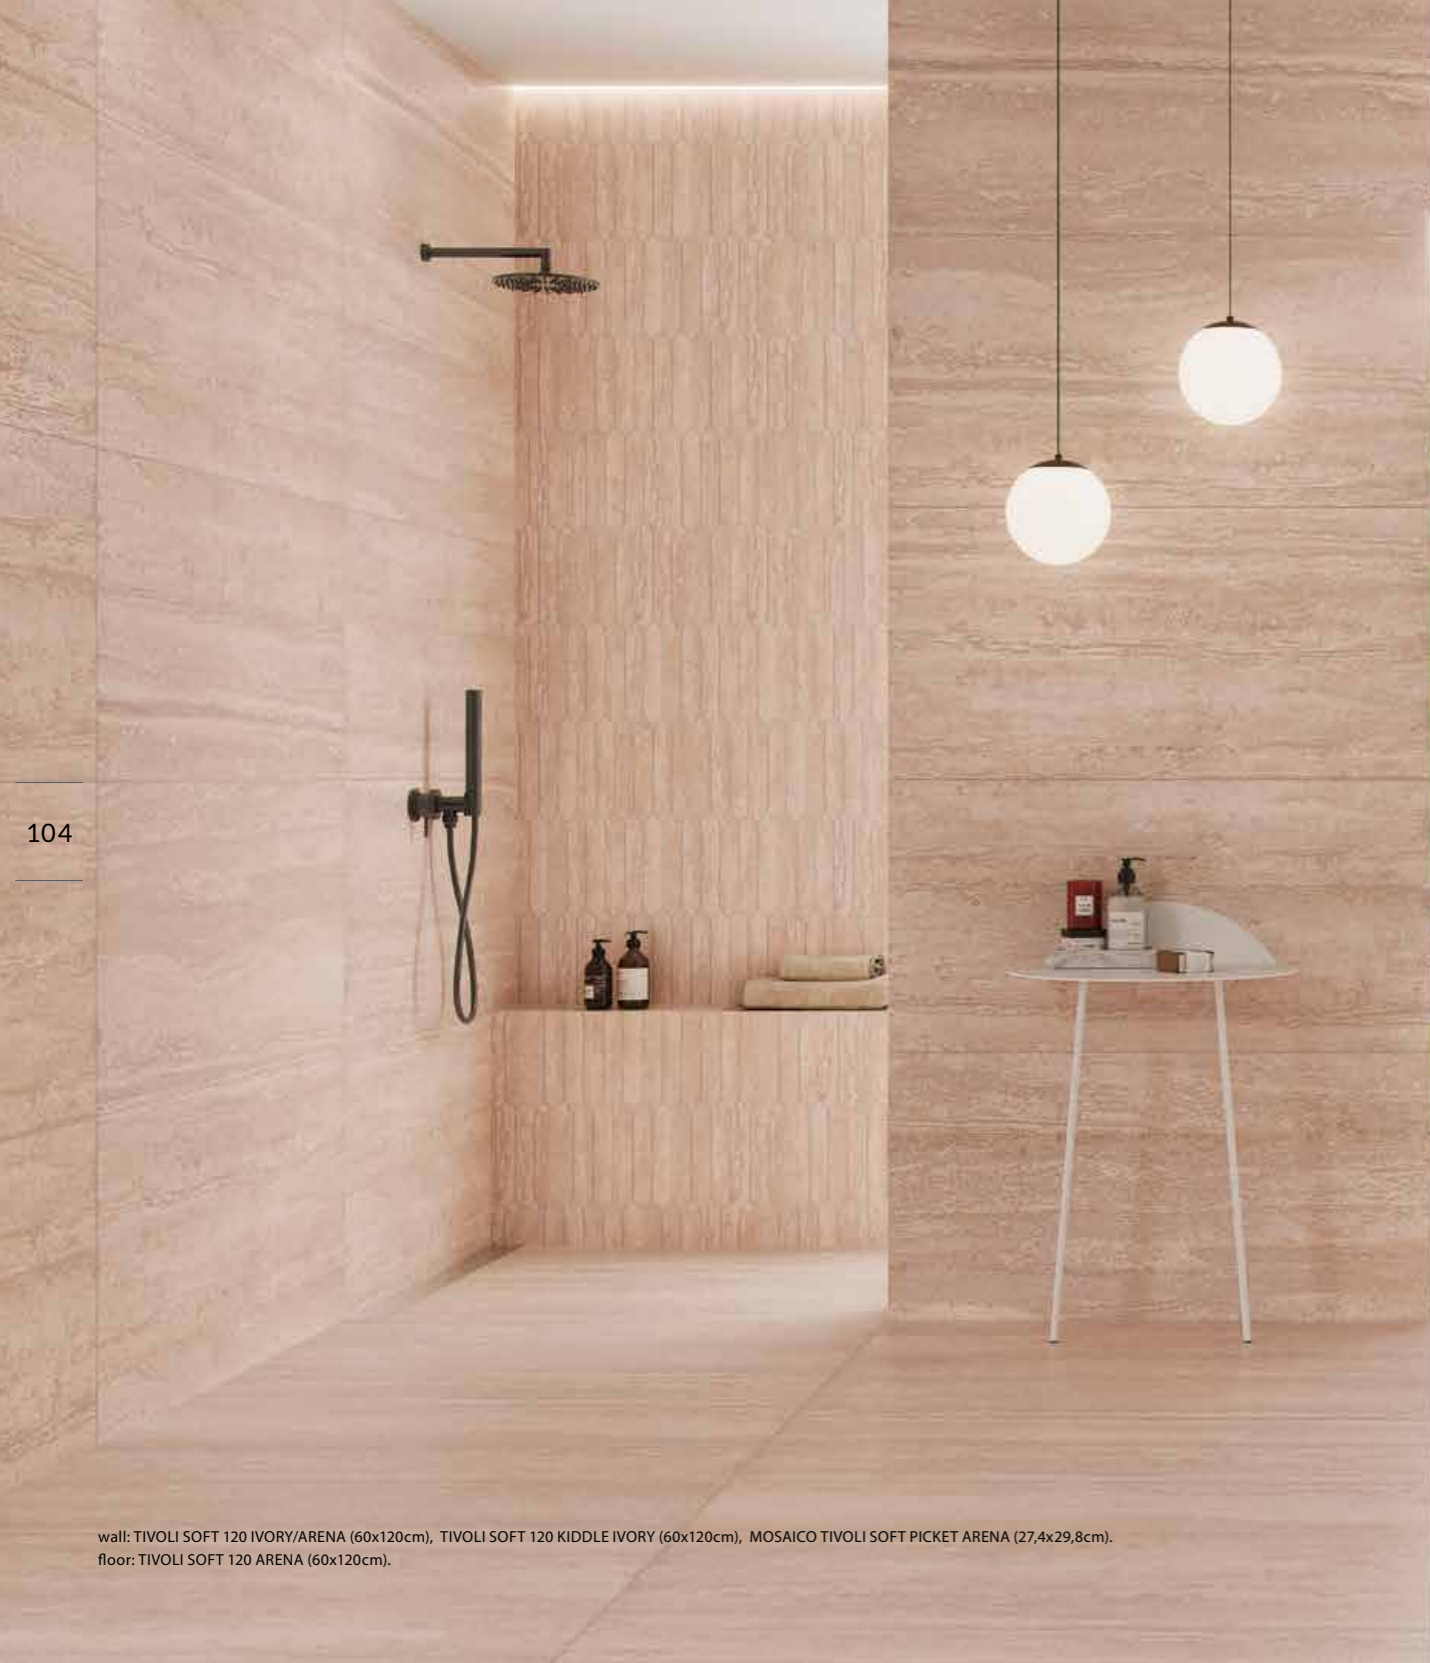

TIVOLI SOFT 120 KIDDLE | 60x120 cm | B80  
 Cuatro piezas diferentes. Unidad de venta: 1 caja. - Four different pieces. Sales unit: 1 box.

ARENA

IVORY

TIVOLI SOFT 120 ARENA (60x120cm).

wall: TIVOLI SOFT 120 IVORY (60x120cm), MOSAICO TIVOLI SOFT PICKET IVORY (27,4x29,8cm).  
 floor: TIVOLI DRY 120 IVORY (60x120cm).

wall: TIVOLI SOFT 120 IVORY/ARENA (60x120cm), TIVOLI SOFT 120 KIDDLE IVORY (60x120cm), MOSAICO TIVOLI SOFT PICKET ARENA (27,4x29,8cm).  
 floor: TIVOLI SOFT 120 ARENA (60x120cm).

3D  
*feel*  
 technology  
 MÁRMOL · MARBLE