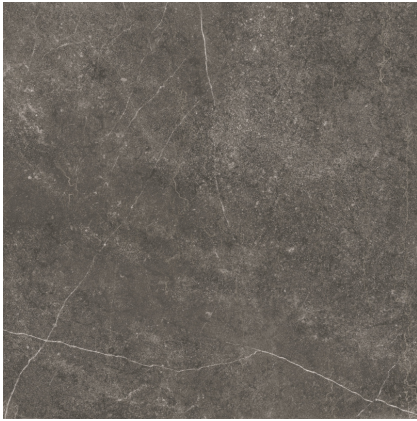

Mate
Matt

Muy Dest. (v4)
Shade Variation: High

No Repetitivo
No Repetitive

Antihielo
Frost proof

Rectificado
Rectified

SHETLAND DARK
PR6060SP

SHETLAND MOON
PR6060SP

Rodapié / Skirting SHETLAND