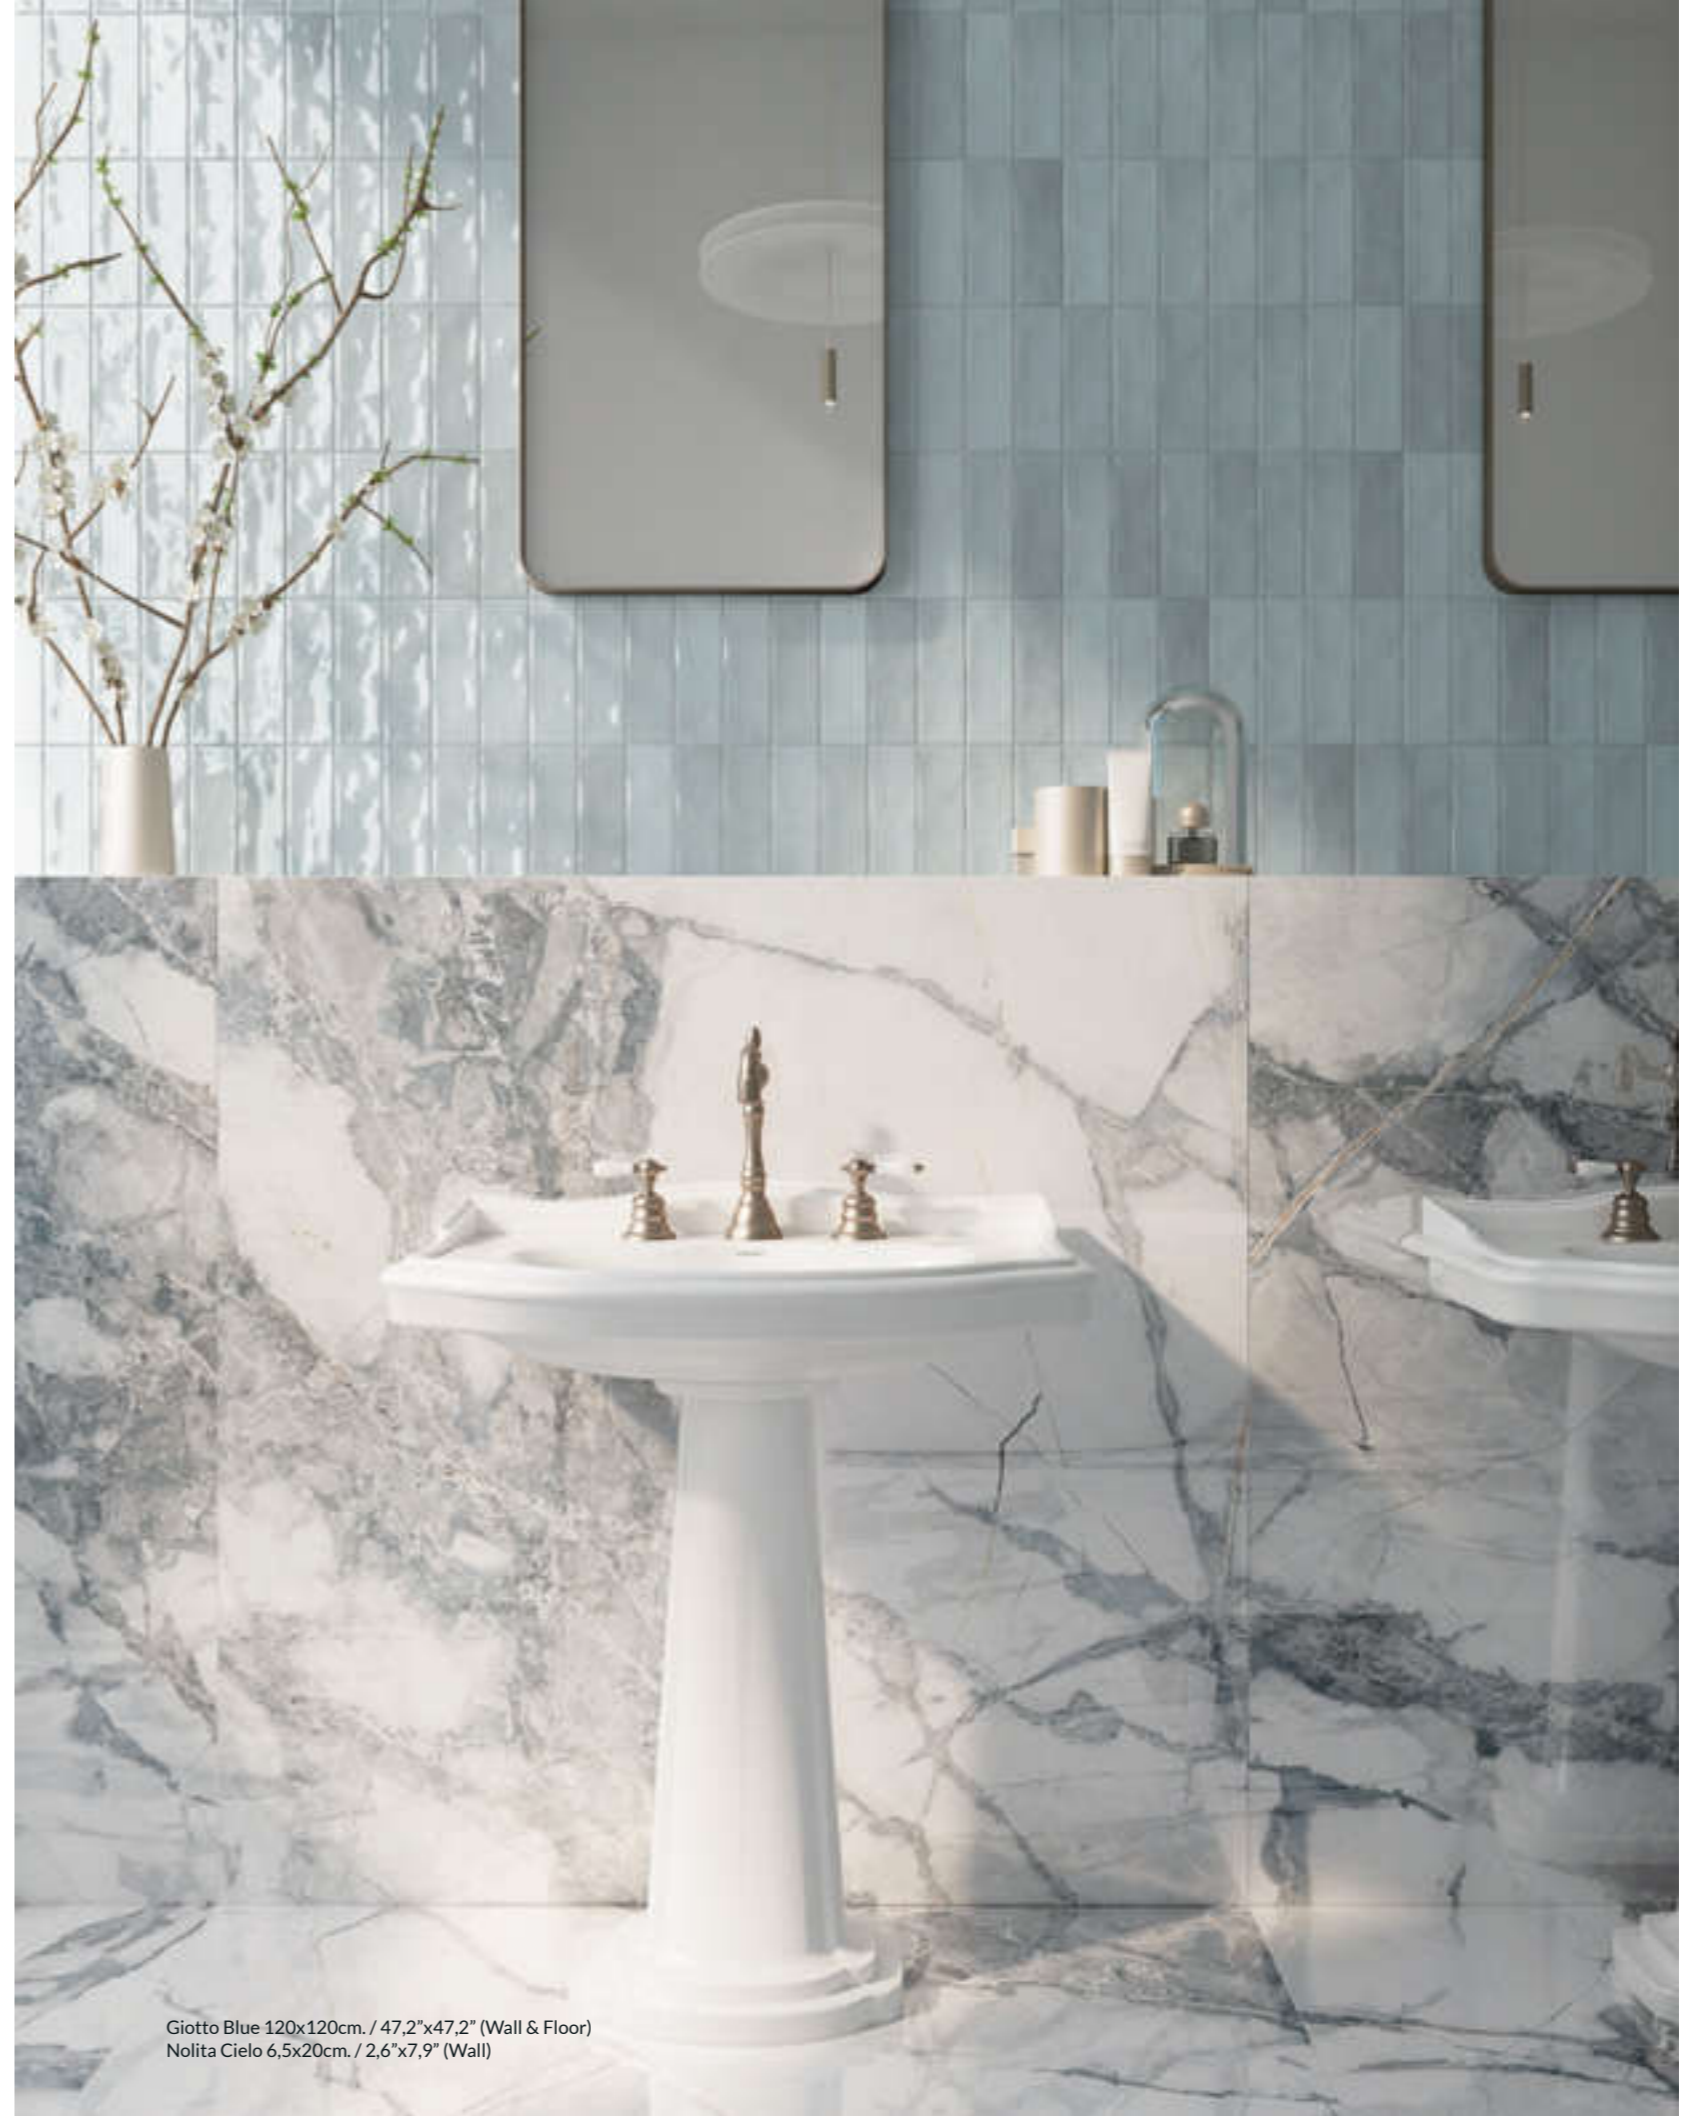

Giotto

RECTIFIED POLISHED PORCELAIN TILES

Giotto Brown Net 5x5 30x30cm. / 11,8x11,8" (Wall)

Available Colours

Giotto Blue 60x120cm. / 23,6"x47,2"

Giotto Brown 60x120cm. / 23,6"x47,2"

Technical Features

Available Sizes

Giotto Blue 120x120cm. / 47,2"x47,2" (Wall & Floor)
Nolita Cielo 6,5x20cm. / 2,6"x7,9" (Wall)