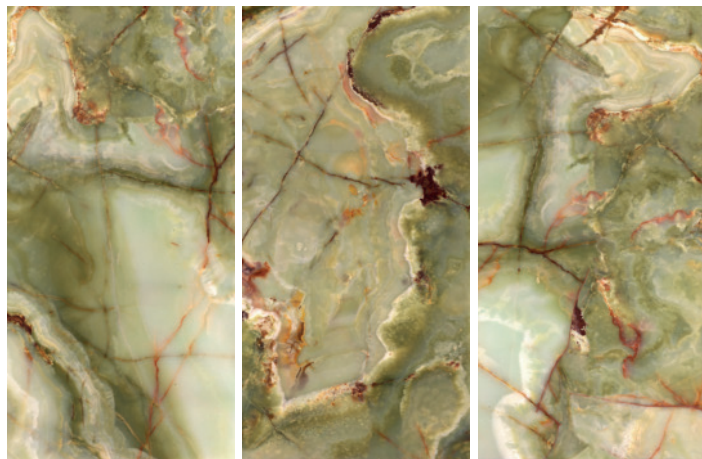

Eunoia
60 x 120 R cm
3 tiles shown