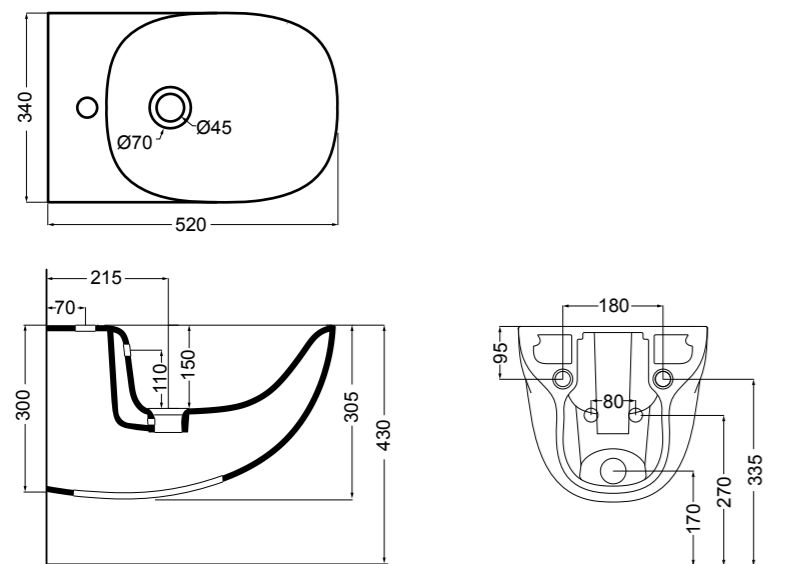

30016 vaso a terra NORIM®_BTW wc NORIM®