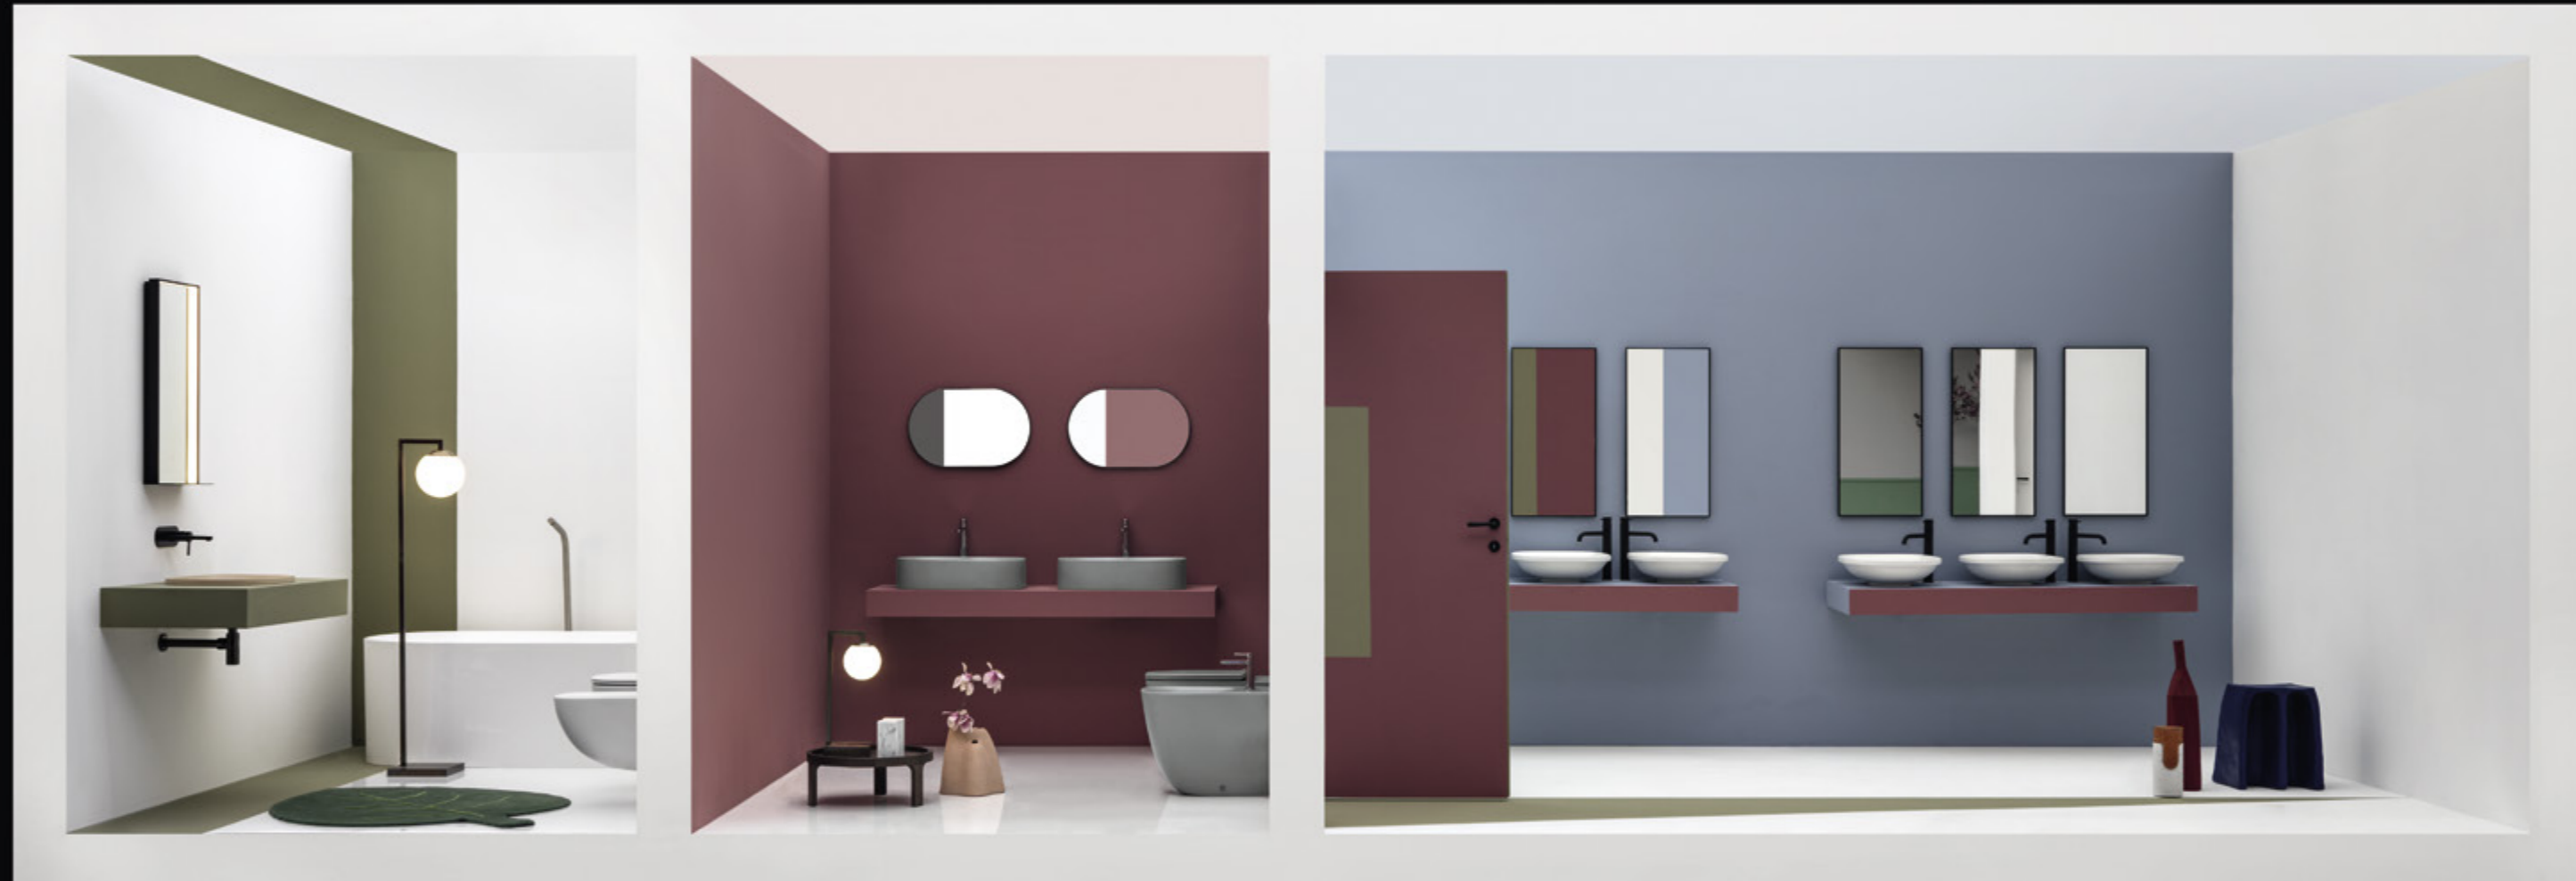

Wild

Set 1

Set 2

Set 3