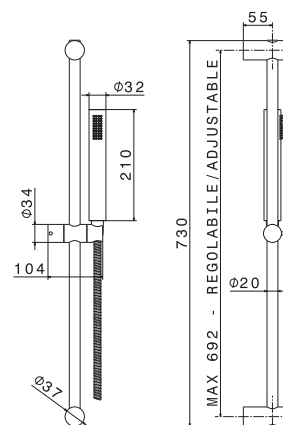

mod. V03100

Asta saliscendi in ABS completa di doccia e flessibile LL. 150 cm senza presa acqua.

Complete shower set, with ABS sliding rail hand shower, flexible length cm 150, without wall union.

Cod.	Finiture / Finishing	€
B0.010	cromo / chrome	84,00