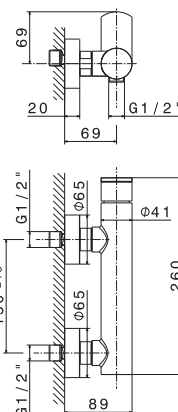

mod. V01090

Miscelatore monocomando esterno per doccia (senza dotazione asta saliscendi).

Single-lever exposed shower mixer (without shower set).

Cod.	Finiture / Finishing	€
B0.010	cromo / chrome	176,00

mod. V03100

Asta saliscendi in ABS completa di doccia e flessibile LL. 150 cm senza presa acqua.

Complete shower set, with ABS sliding rail hand shower, flexible length cm 150, without wall union.