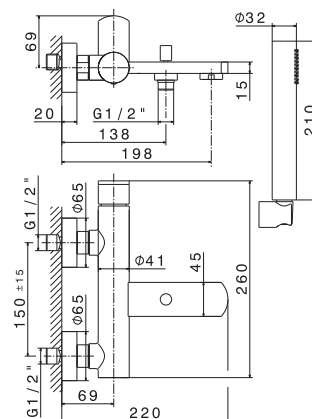

mod. **V01050**

Gruppo miscelatore monocomando a parete per lavabo, **senza scarico** e senza raccorderia di collegamento.

*Basin group consisting of: single-lever wall mixer and wall spout, **without pop-up waste set** and without connections.*

Cod.	Finiture / Finishing	€
B0.010	cromo / chrome	236,00

mod. **V01080**

Miscelatore monocomando vasca esterno con deviatore automatico vasca/doccia.

Single-lever exposed bath mixer with automatic diverter.

Cod.	Finiture / Finishing	€
B0.010	cromo / chrome	236,00

mod. **V01081**

Gruppo vasca esterno completo di supporto fisso, flessibile e doccia.

Complete bath group with fixed shower holder, flexible, hand shower.

Cod.	Finiture / Finishing	€
B0.010	cromo / chrome	265,00