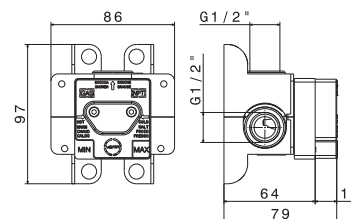

Cod.	Finiture / Finishing	€
00.000	neutro / neutral	49,00

mod. V01140E

Parte esterna miscelatore monocomando incasso con deviatore automatico vasca/doccia, **senza parte incasso**.
Abbinare con V00001.

*External part for concealed single-lever bath/shower mixer with automatic diverter, **without concealed part**.
Combine with V00001.*