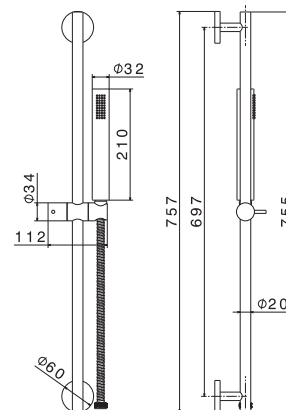

mod. V03100

Asta saliscendi in ABS completa di doccia e flessibile LL. 150 cm senza presa acqua.

Complete shower set, with ABS sliding rail hand shower, flexible length cm 150, without wall union.

Cod.	Finiture / Finishing	€
B0.010	cromo / chrome	84,00

mod. V03101

Asta saliscendi in ottone, completa di doccia e flessibile LL. 150 cm senza presa acqua.

Shower set complete with brass sliding rail, hand shower, flexible length cm 150, without wall union.