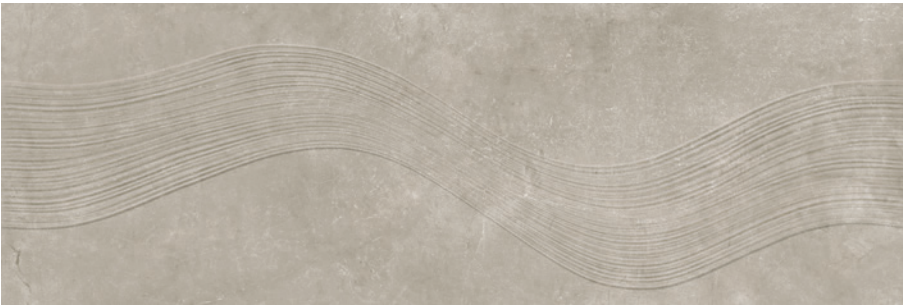

CONCRETE SEA

new

CONCRETE SEA

new

BETON | CONCRETE

40×120

CONCRETE SEA

new

40 × 120

CONCRETE SEA grey matt

39,8 × 119,8

NT1072-003-1

CONCRETE SEA grey structure matt

39,8 × 119,8

NT1072-004-1

METAL graphite border matt