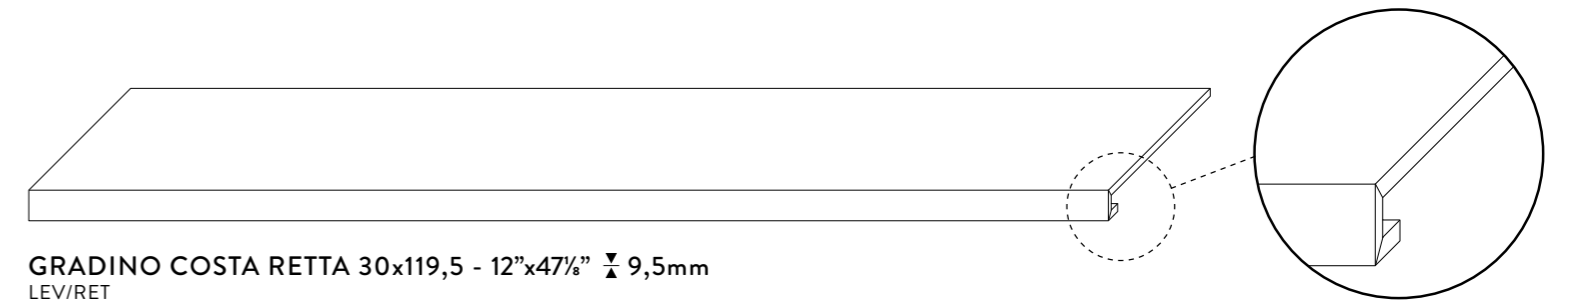

GRADINO COSTA RETTA 30x119,5 - 12"x47 5/8" 9,5mm
LEV/RET