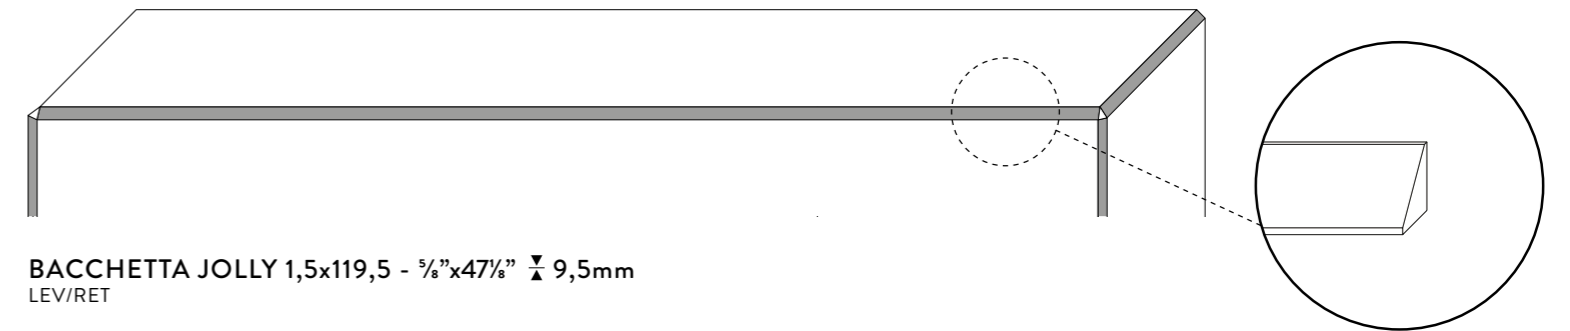

BACCHETTA JOLLY 1,5x119,5 - 5/8"x47 5/8" 9,5mm
LEV/RET