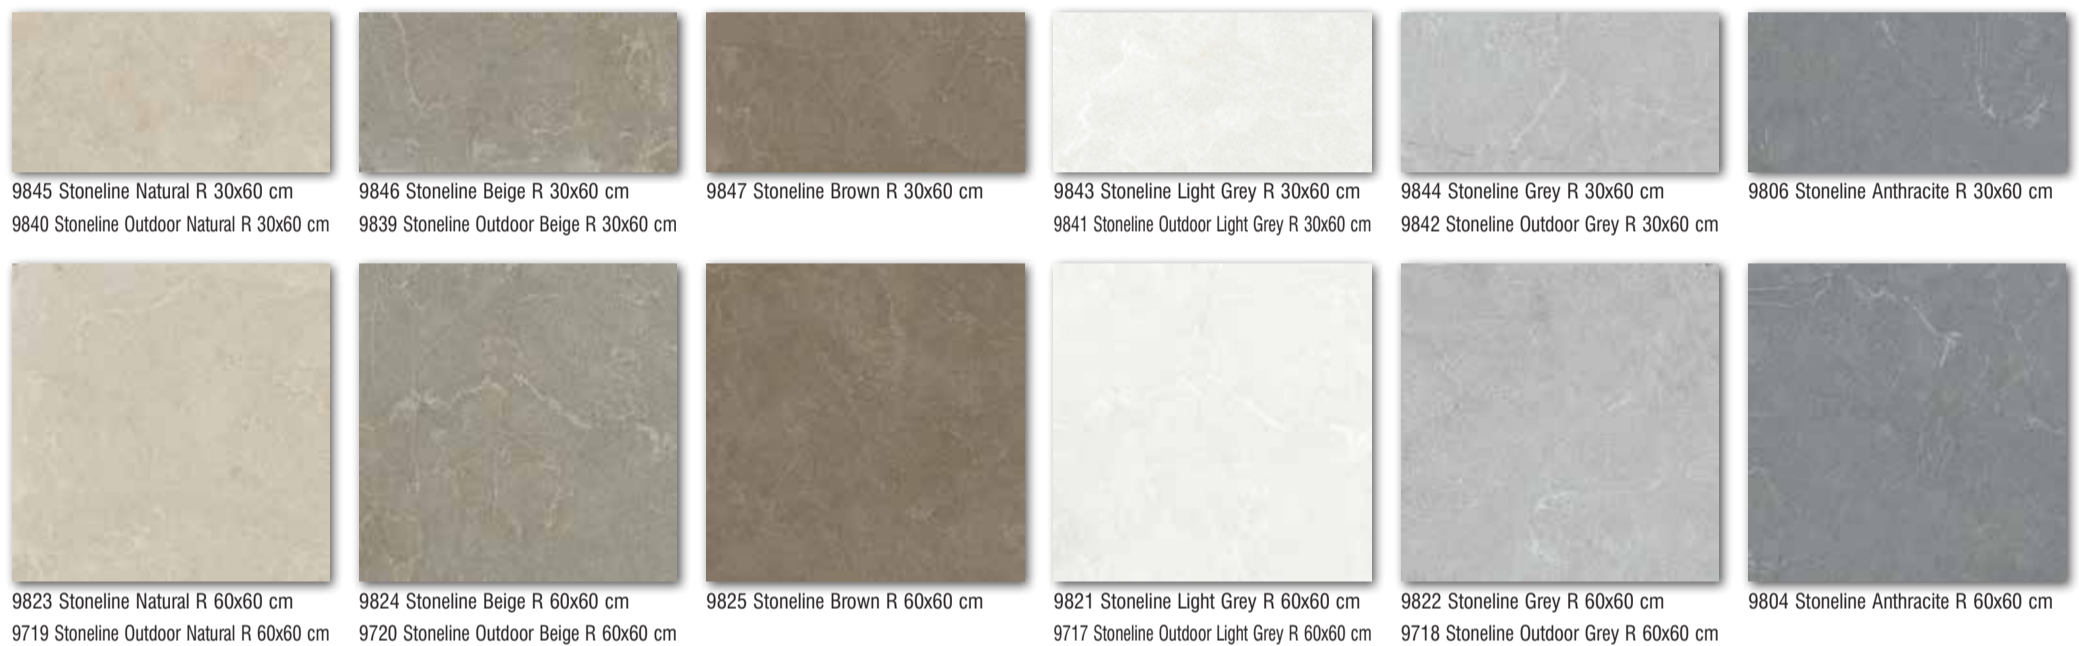

STONELINE

30x60 / 60x60 cm

Stone design tiles are popular in both places - interior and exterior. Inspired by the simple and clean forms and surfaces in nature the design of the new KAI GROUP collection perfectly reproduces the nuances of natural stones in neutral beige, brown and grey colors. The natural beauty and elegance of the stone make the tiles perfect for creating modern outdoor spaces. Rectified tiles allow creation of continuous surfaces.

9845 Stoneline Natural R 30x60 cm
9840 Stoneline Outdoor Natural R 30x60 cm

9846 Stoneline Beige R 30x60 cm
9839 Stoneline Outdoor Beige R 30x60 cm

9847 Stoneline Brown R 30x60 cm

9843 Stoneline Light Grey R 30x60 cm
9841 Stoneline Outdoor Light Grey R 30x60 cm

9844 Stoneline Grey R 30x60 cm
9842 Stoneline Outdoor Grey R 30x60 cm

9806 Stoneline Anthracite R 30x60 cm

9823 Stoneline Natural R 60x60 cm
9719 Stoneline Outdoor Natural R 60x60 cm

9824 Stoneline Beige R 60x60 cm
9720 Stoneline Outdoor Beige R 60x60 cm

9825 Stoneline Brown R 60x60 cm

9821 Stoneline Light Grey R 60x60 cm
9717 Stoneline Outdoor Light Grey R 60x60 cm

9822 Stoneline Grey R 60x60 cm
9718 Stoneline Outdoor Grey R 60x60 cm