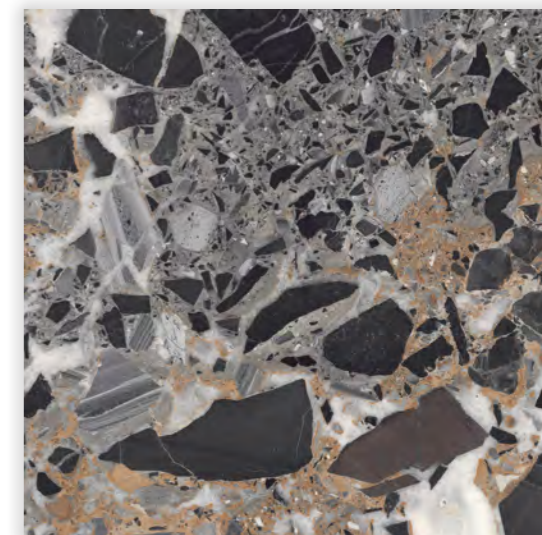

Parma black

NEW ▶ 600x600x8 mm | Glossy

MFC31F36010C

PARMA