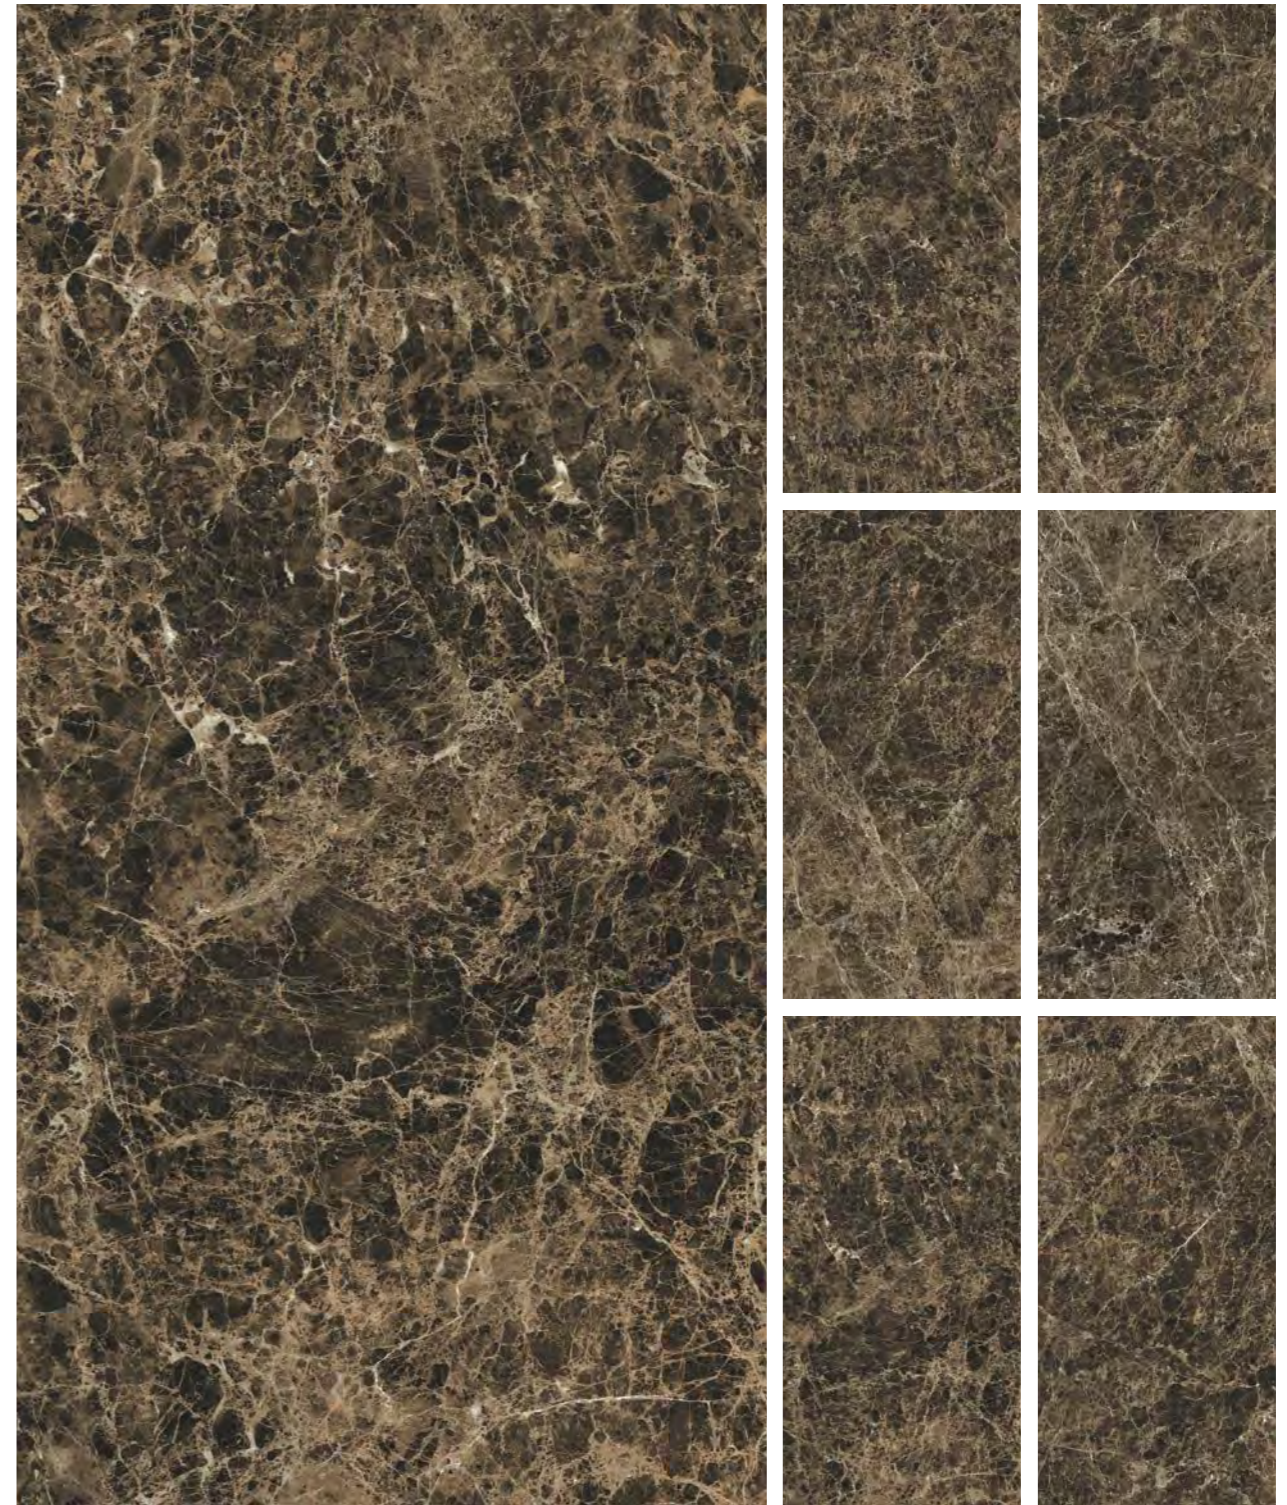

LES BIJOUX

MARRON IMPERIAL

GRES PORCELLANATO COLORATO IN MASSA/COLOURED BODY PORCELAIN STONWARE
GRÈS CÉRAME COLORE DANS LA MASSE/DURCHGEFÄRBTE FEINSTEINZEUG/GRES PORCELÁNICO COLOREADO EN MASA
SQUADRATO - SQUARED - EQUARRI - REKTIFIZIERT - ESCUADRADO

6 mm 1/4" ↓	COLOR	SURFACE	120x280 47^{1/4"}x110^{1/4"}	120x240 47^{1/4"}x94^{1/2"}	120x120 47^{1/4"}x47^{1/4"}	60x120 23^{5/8"}x47^{1/4"}
LES BIJOUX	MARRON IMPERIAL	GLOSSY	765700	765725	765763	765784
		MATTE	765685	765716	765754	765776

Le grafiche sopra riportate si riferiscono al formato 120x280 / The above designs refer to size 120x280 cm / Les graphismes indiqués ci-dessus se réfèrent au format 120x280
Die oben abgebildeten Grafiken beziehen sich auf das Format 120x280 / Las gráficas arriba indicadas se refieren a la medida 120x280.