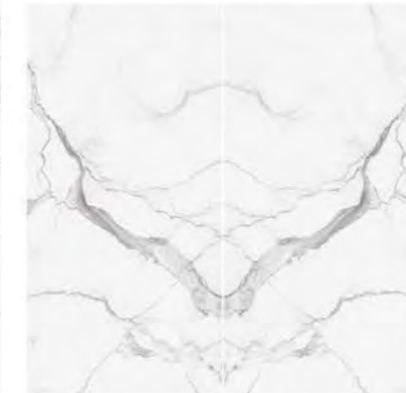

# I CLASSICI

STATUARIO

Es. posa A

160x320 (63"x126")  
OPEN BOOK A SOFT  
OPEN BOOK A GLOSSY

160x320 (63"x126")  
OPEN BOOK B SOFT  
OPEN BOOK B GLOSSY

Es. posa C

Es. posa B

Es. posa D