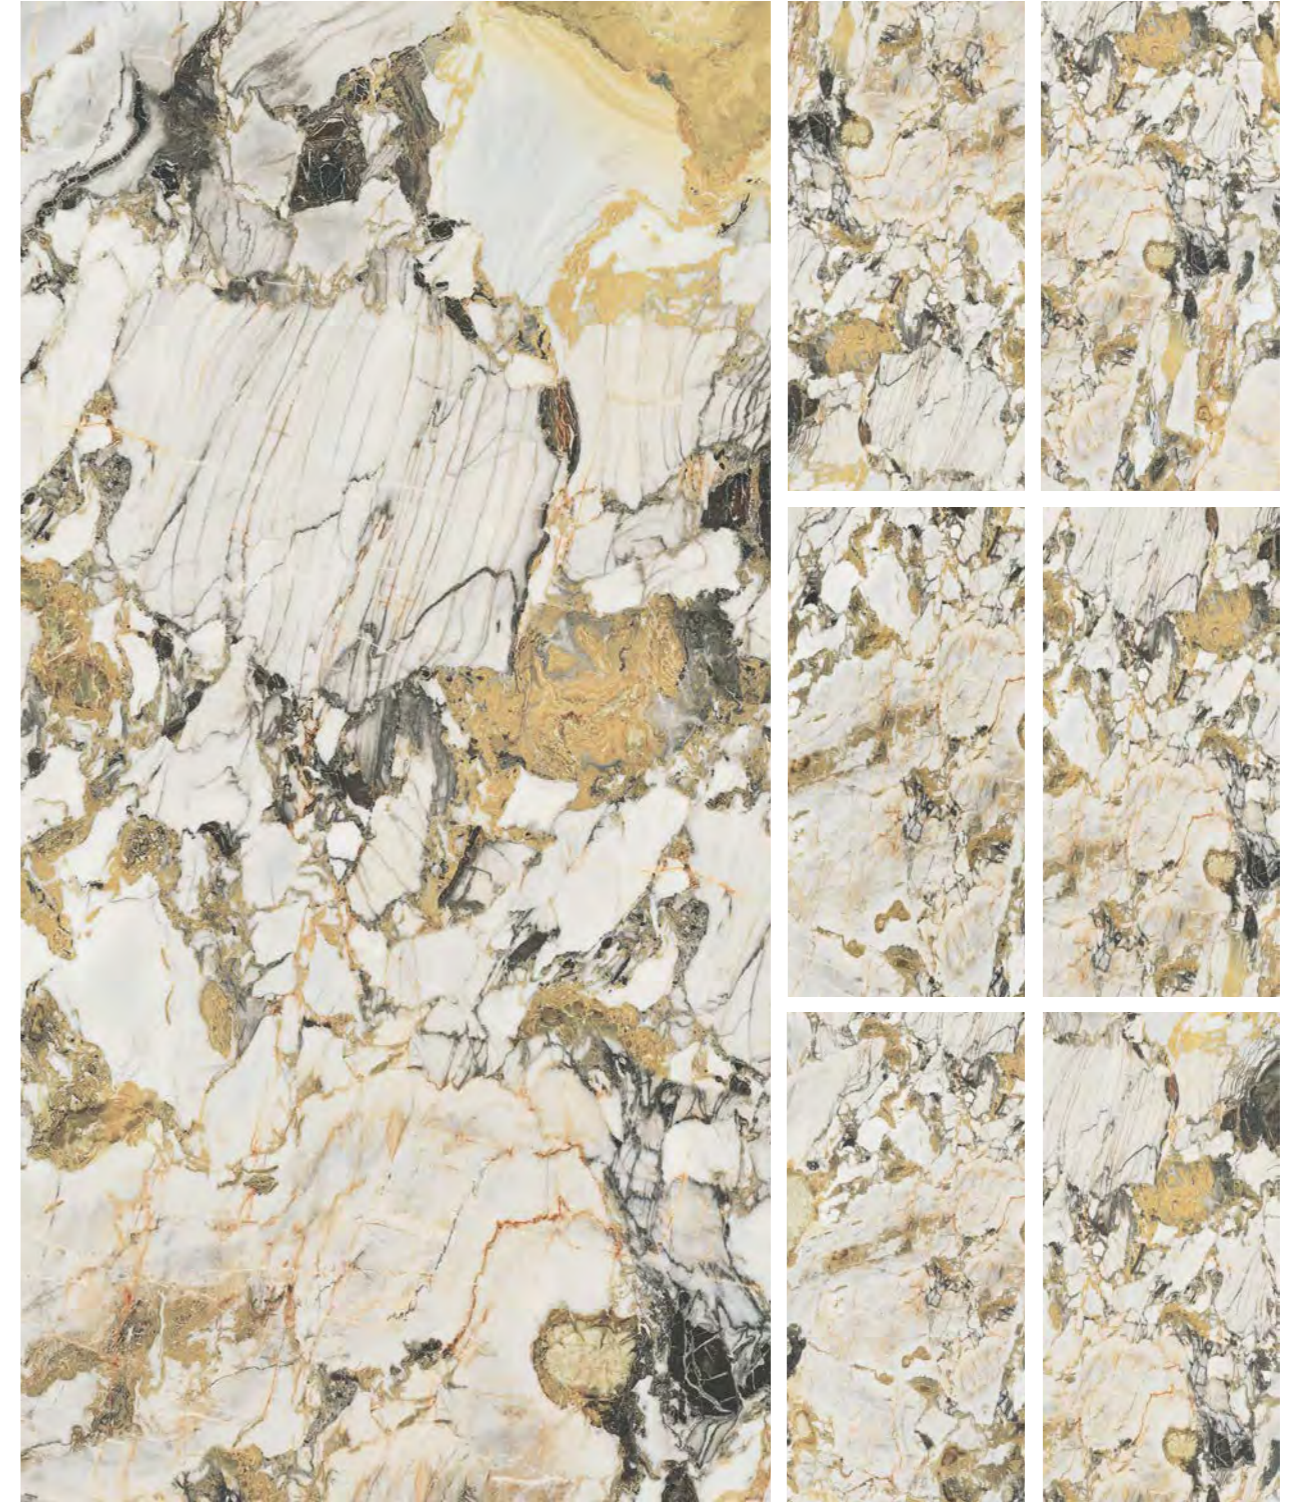

ÉTOILE

ETOILE SYMPHONIE

GRES PORCELLANATO COLORATO IN MASSA/COLOURED BODY PORCELAIN STONEWARE
GRÈS CÉRAMÉ COLORE DANS LA MASSE/DURCHGEFÄRBTE FEINSTEINZEUG/GRES PORCELÁNICO COLOREADO EN MASA
SQUADRATO - SQUARED - EQUARRI - REKTIFIZIERT - ESCUADRADO

6 mm 1/4" ↑	COLOR	SURFACE	120x240	120x120	60x120
			47^{1/16}"x94^{1/2}"	47^{1/16}"x47^{1/16}"	23^{5/8}"x47^{1/16}"
ÉTOILE	ÉTOILE SYMPHONIE	GLOSSY	761741	761753	761777
		MATTE	761735	761747	761771

Le grafiche sopra riportate si riferiscono al formato 120x240 / The above designs refer to size 120x240 cm / Les graphismes indiqués ci-dessus se réfèrent au format 120x240
Die oben abgebildeten Grafiken beziehen sich auf das Format 120x240 / Las gráficas arriba indicadas se refieren a la medida 120x240.