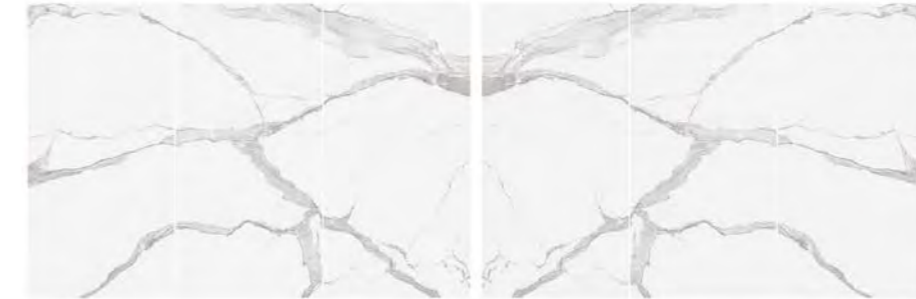

120x240 (47^{11/16}"x94^{1/16}")
CHAIN C SOFT
CHAIN C GLOSSY

120x240 (47^{11/16}"x94^{1/16}")
CHAIN B SOFT
CHAIN B GLOSSY

120x240 (47^{11/16}"x94^{1/16}")
CHAIN A SOFT
CHAIN A GLOSSY

120x240 (47^{11/16}"x94^{1/16}")
CHAIN F SOFT
CHAIN F GLOSSY

120x240 (47^{11/16}"x94^{1/16}")
CHAIN E SOFT
CHAIN E GLOSSY

120x240 (47^{11/16}"x94^{1/16}")
CHAIN D SOFT
CHAIN D GLOSSY

6 mm 1/4"		COLOR	SURFACE	360x240 141^{3/4}"x94^{1/2}"	6 mm 1/4"		COLOR	SURFACE	360x240 141^{3/4}"x94^{1/2}"
I CLASSICI	STATUARIO	CHAIN A+B+C	GLOSSY	9000168	I CLASSICI	STATUARIO	CHAIN D+E+F	GLOSSY	9000171
			SOFT	9000167				SOFT	9000170

MARBLE