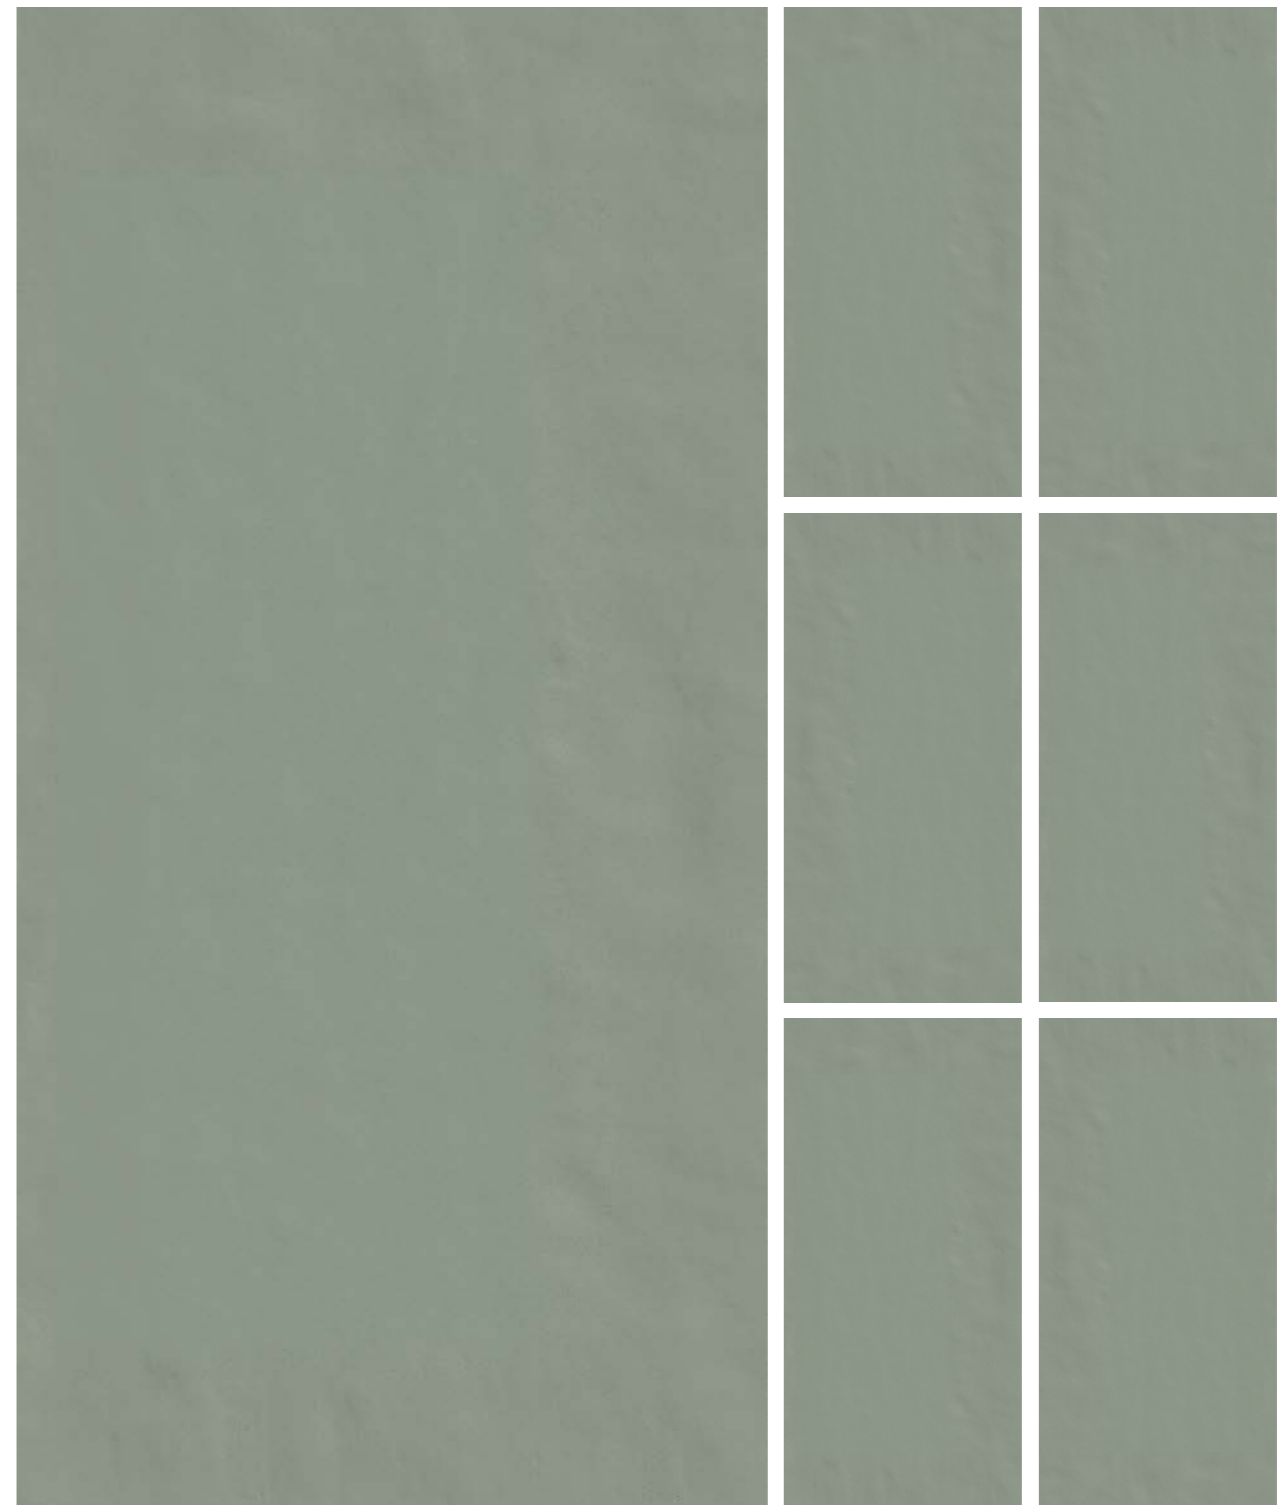

NEUTRA 6.0

09 OLIVA

GRES FINE PORCELLANATO
FINE PORCELAIN STONWARE/GRES CERAME FIN/FEINSTEINZEUG-KOLLEKTIONEN/GRES PORCELANICO FINO
SQUADRATO - SQUARED - EQUARRI - REKTIFIZIERT - ESCUADRADO

6 mm 1/4" ↓	COLOR	SURFACE	120x240 47^{1/4"}x94^{1/2"}	120x120 47^{1/4"}x47^{1/4"}	60x120 23^{5/8"}x47^{1/4"}
NEUTRA 6.0	09 OLIVA	MATTE	749558	778168	778170

Le grafiche sopra riportate si riferiscono al formato 120x240 / The above designs refer to size 120x240 cm / Les graphismes indiqués ci-dessus se réfèrent au format 120x240
Die oben abgebildeten Grafiken beziehen sich auf das Format 120x240 / Las gráficas arriba indicadas se refieren a la medida 120x240.