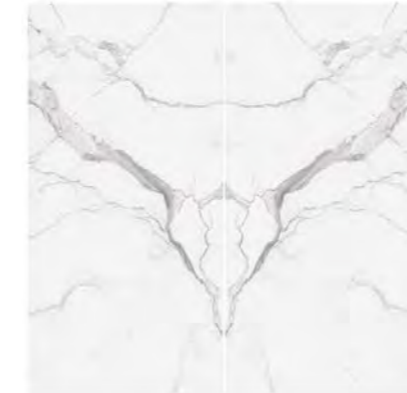

I CLASSICI

STATUARIO

Es. posa A

160x320 (63"x126")
OPEN BOOK A SOFT
OPEN BOOK A GLOSSY

160x320 (63"x126")
OPEN BOOK B SOFT
OPEN BOOK B GLOSSY

Es. posa C