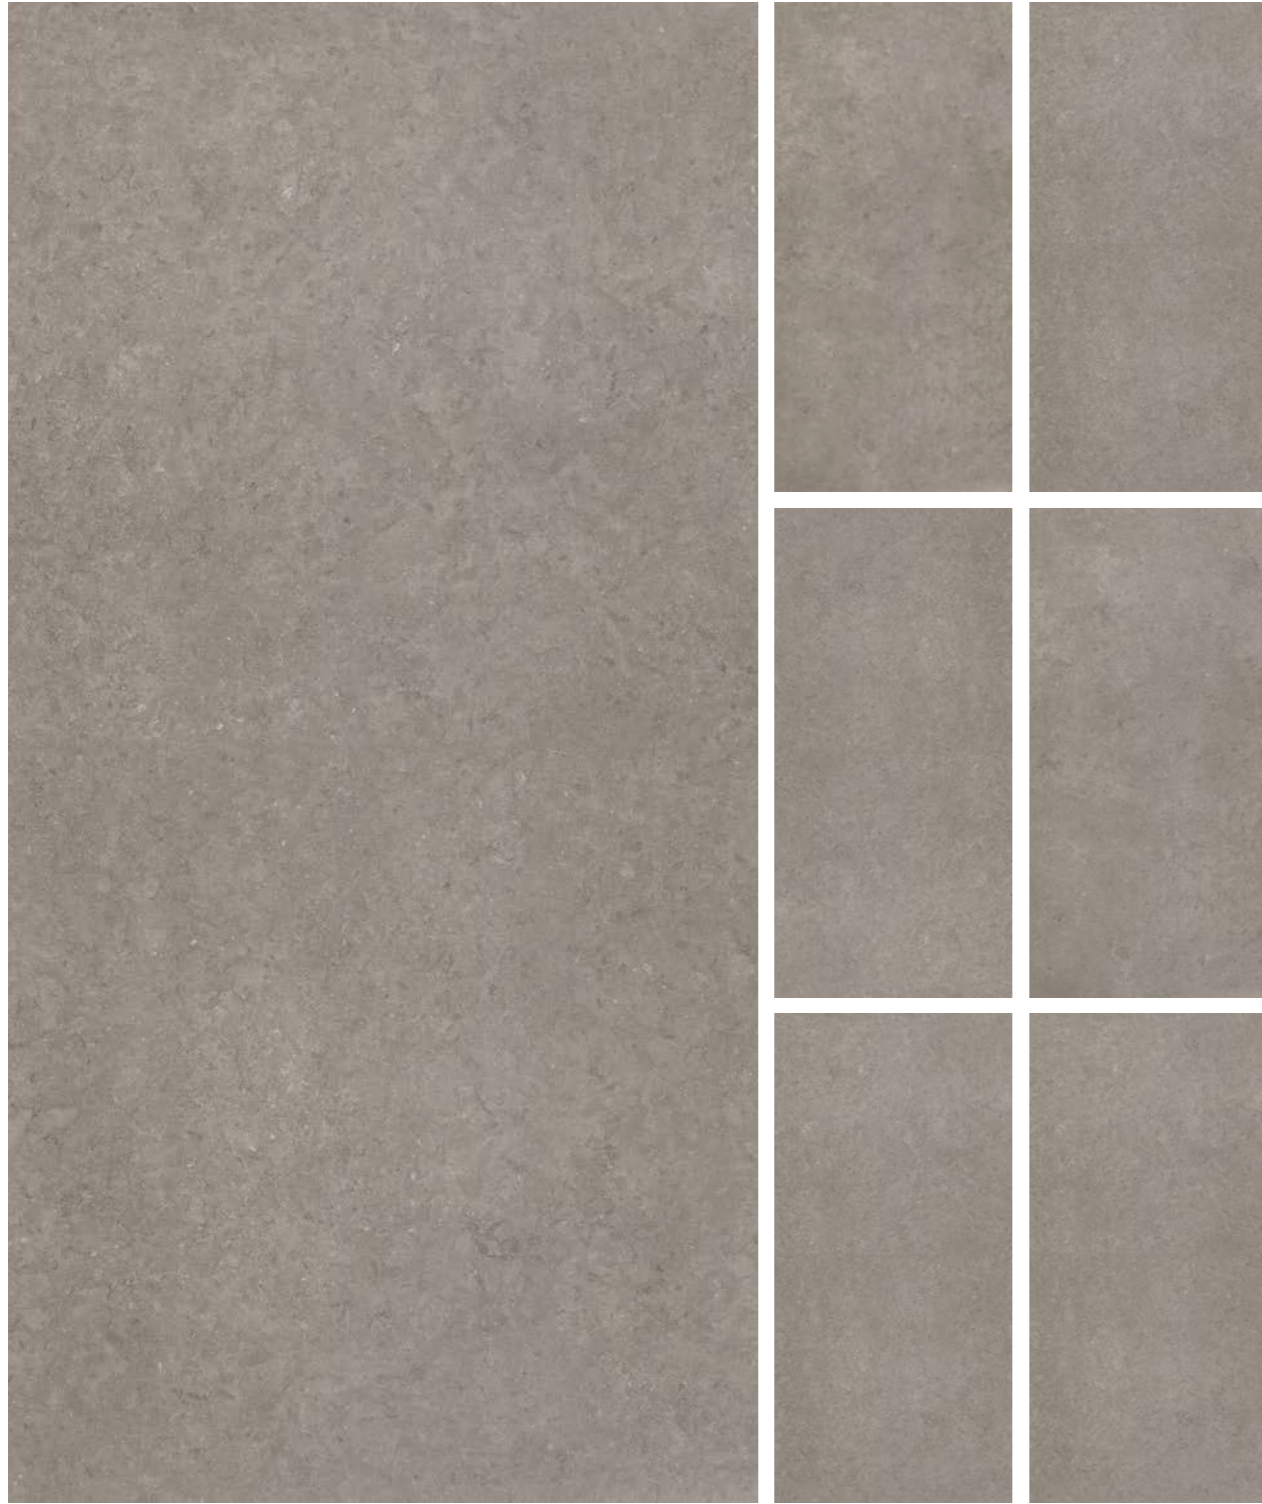

ATMOSPHERÈS

OMBRE

GRES FINE PORCELLANATO
FINE PORCELAIN STONWARE/GRES CERAME FIN/FEINSTEINZEUG-KOLLEKTIONEN/GRES PORCELANICO FINO
SQUADRATO - SQUARED - EQUARRI - REKTIFIZIERT - ESCUADRADO

6 mm 1/4" ↑↓	COLOR	SURFACE	120x280 47 1/4" x 110 1/4"	120x240 47 1/4" x 94 1/2"	120x120 47 1/4" x 47 1/4"	60x120 23 5/8" x 47 1/4"
ATMOSPHERÈS	OMBRE	ADOUCI	773409	773414	773415	773416

Le grafiche sopra riportate si riferiscono al formato 120x240 / The above designs refer to size 120x240 cm / Les graphismes indiqués ci-dessus se réfèrent au format 120x240
Die oben abgebildeten Grafiken beziehen sich auf das Format 120x240 / Las gráficas arriba indicadas se refieren a la medida 120x240.