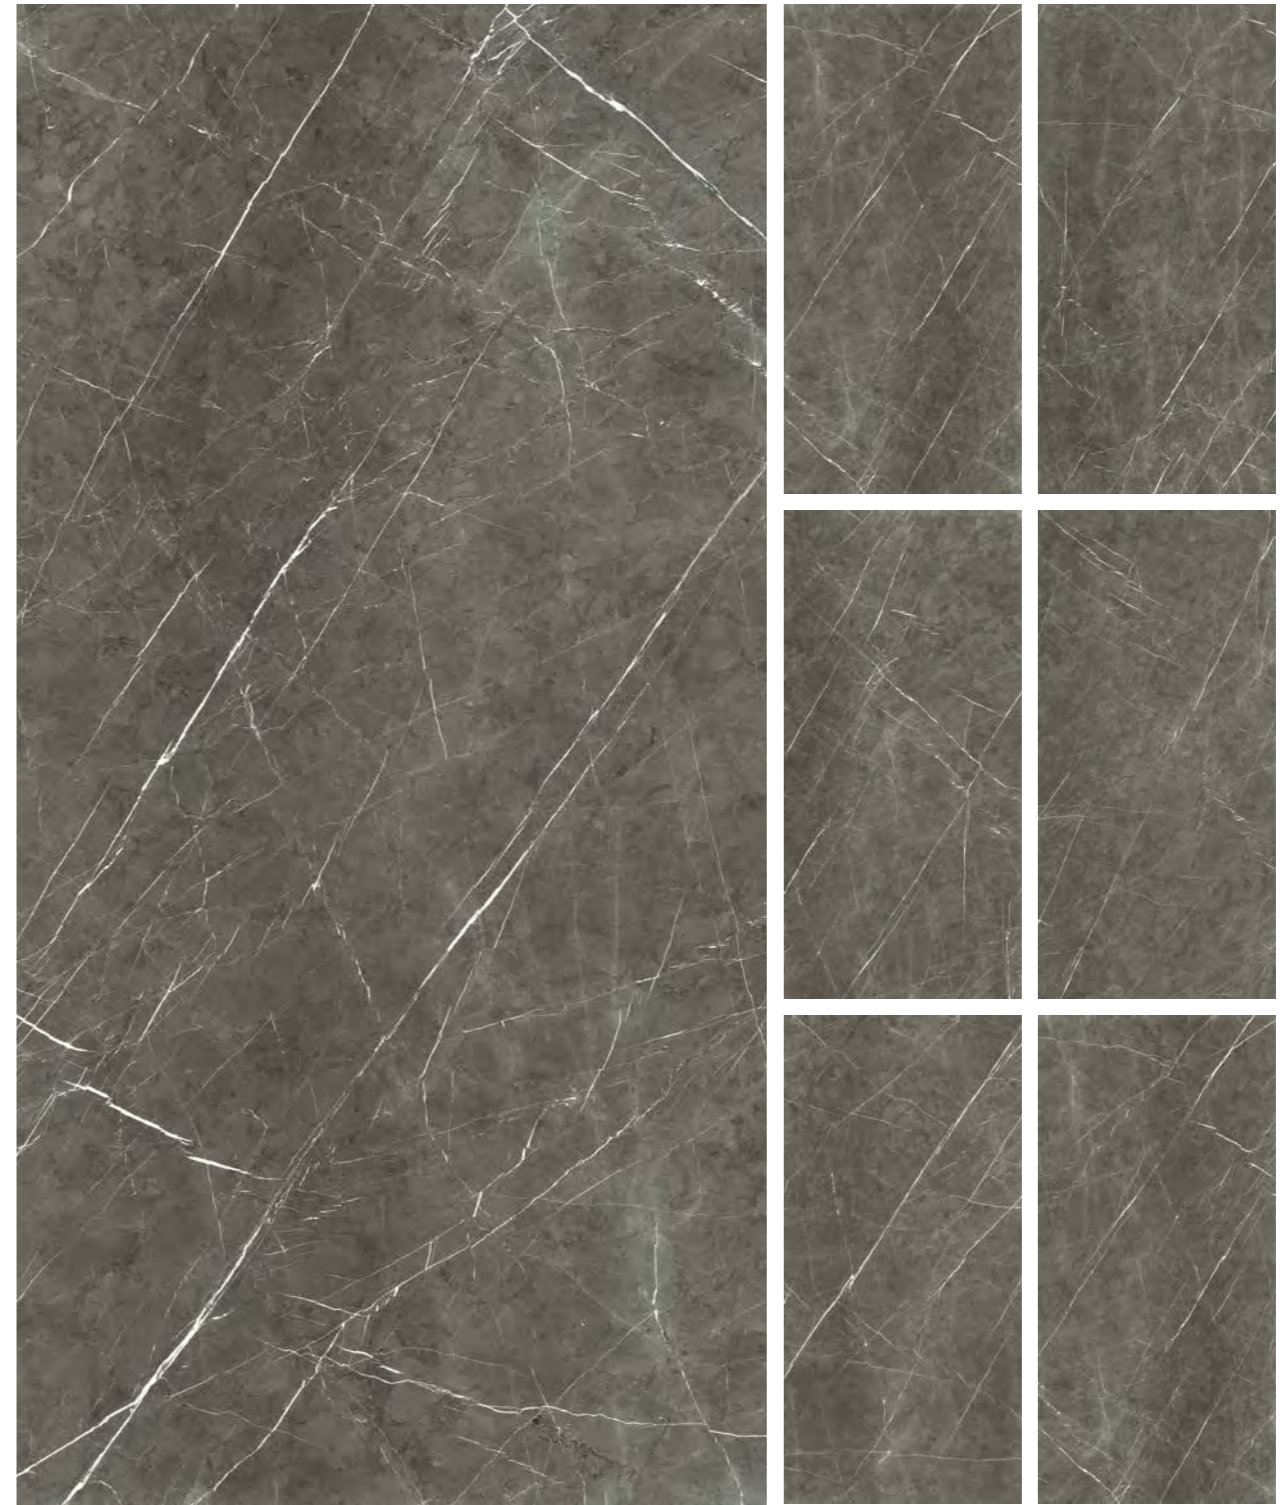

PREXIOUS

CHARMING AMBER

GRES PORCELLANATO COLORATO IN MASSA/COLOURED BODY PORCELAIN STONWARE
GRÈS CÉRAMÉ COLORE DANS LA MASSE/DURCHGEFÄRBTE FEINSTEINZEUG/GRES PORCELÁNICO COLOREADO EN MASA
SQUADRATO - SQUARED - EQUARRI - REKTIFIZIERT - ESCUADRADO

6 mm 1/4" ↓	COLOR	SURFACE	160x320	120x280	160x160	120x240	120x120	80x80	60x120
			63"x126"	47^{1/4}"x110^{1/4}"	63"x63"	47^{1/4}"x94^{1/2}"	47^{1/4}"x47^{1/4}"	31^{1/2}"x31^{1/2}"	23^{5/8}"x47^{1/4}"
PREXIOUS	CHARMING AMBER	GLOSSY	756428	757739	756440	755840	756392	756416	756404
		MATTE	756422	757733	756434	756294	756386	756410	756398

Le grafiche sopra riportate si riferiscono al formato 120x240 / The above designs refer to size 120x240 cm / Les graphismes indiqués ci-dessus se réfèrent au format 120x240
Die oben abgebildeten Grafiken beziehen sich auf das Format 120x240 / Las gráficas arriba indicadas se refieren a la medida 120x240.