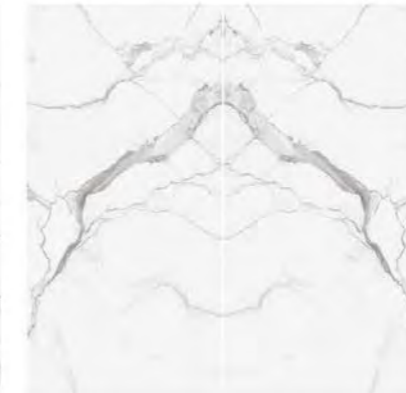

# I CLASSICI

STATUARIO

Es. posa A

160x320 (63"x126")  
OPEN BOOK A SOFT  
OPEN BOOK A GLOSSY

160x320 (63"x126")  
OPEN BOOK B SOFT  
OPEN BOOK B GLOSSY

Es. posa C

Es. posa B

Es. posa D