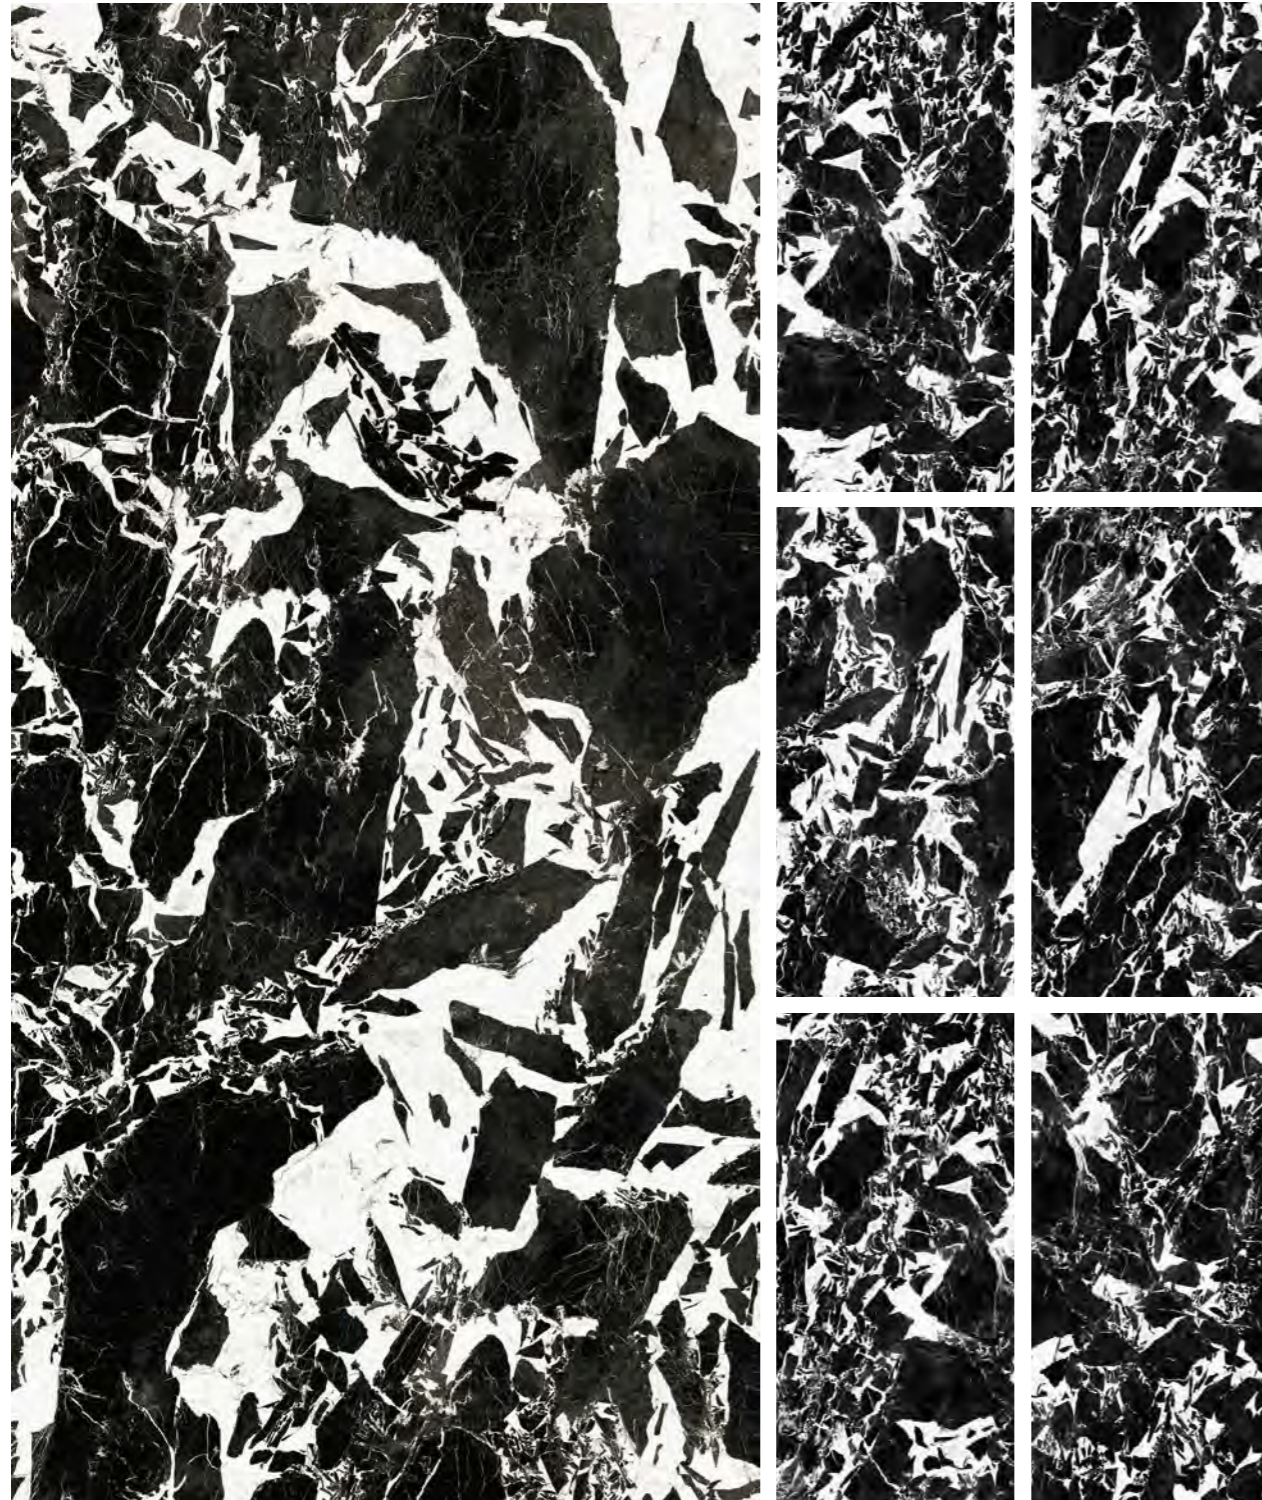

B&W_MARBLE

FRAGMENT

GRES FINE PORCELLANATO
FINE PORCELAIN STONEWARE/GRES CERAME FIN/FEINSTEINZEUG-KOLLEKTIONEN/GRES PORCELANICO FINO
SQUADRATO - SQUARED - EQUARRI - REKTIFIZIERT - ESCUADRADO

6 mm 1/4" ↓	COLOR	SURFACE	160x320 63"x126"	120x280 47^{1/4}"x110^{1/4}"	120x240 47^{1/4}"x94^{1/2}"	120x120 47^{1/4}"x47^{1/4}"	60x120 23^{5/8}"x47^{1/4}"
B&W_MARBLE	FRAGMENT	NATURALE	765496	765520	765538	765564	765585
		HIGH-GLOSSY	765502	765531	765544	765574	765595

Le grafiche sopra riportate si riferiscono al formato 120x280 / The above designs refer to size 120x280 cm / Les graphismes indiqués ci-dessus se réfèrent au format 120x280
Die oben abgebildeten Grafiken beziehen sich auf das Format 120x280 / Las gráficas arriba indicadas se refieren a la medida 120x280.