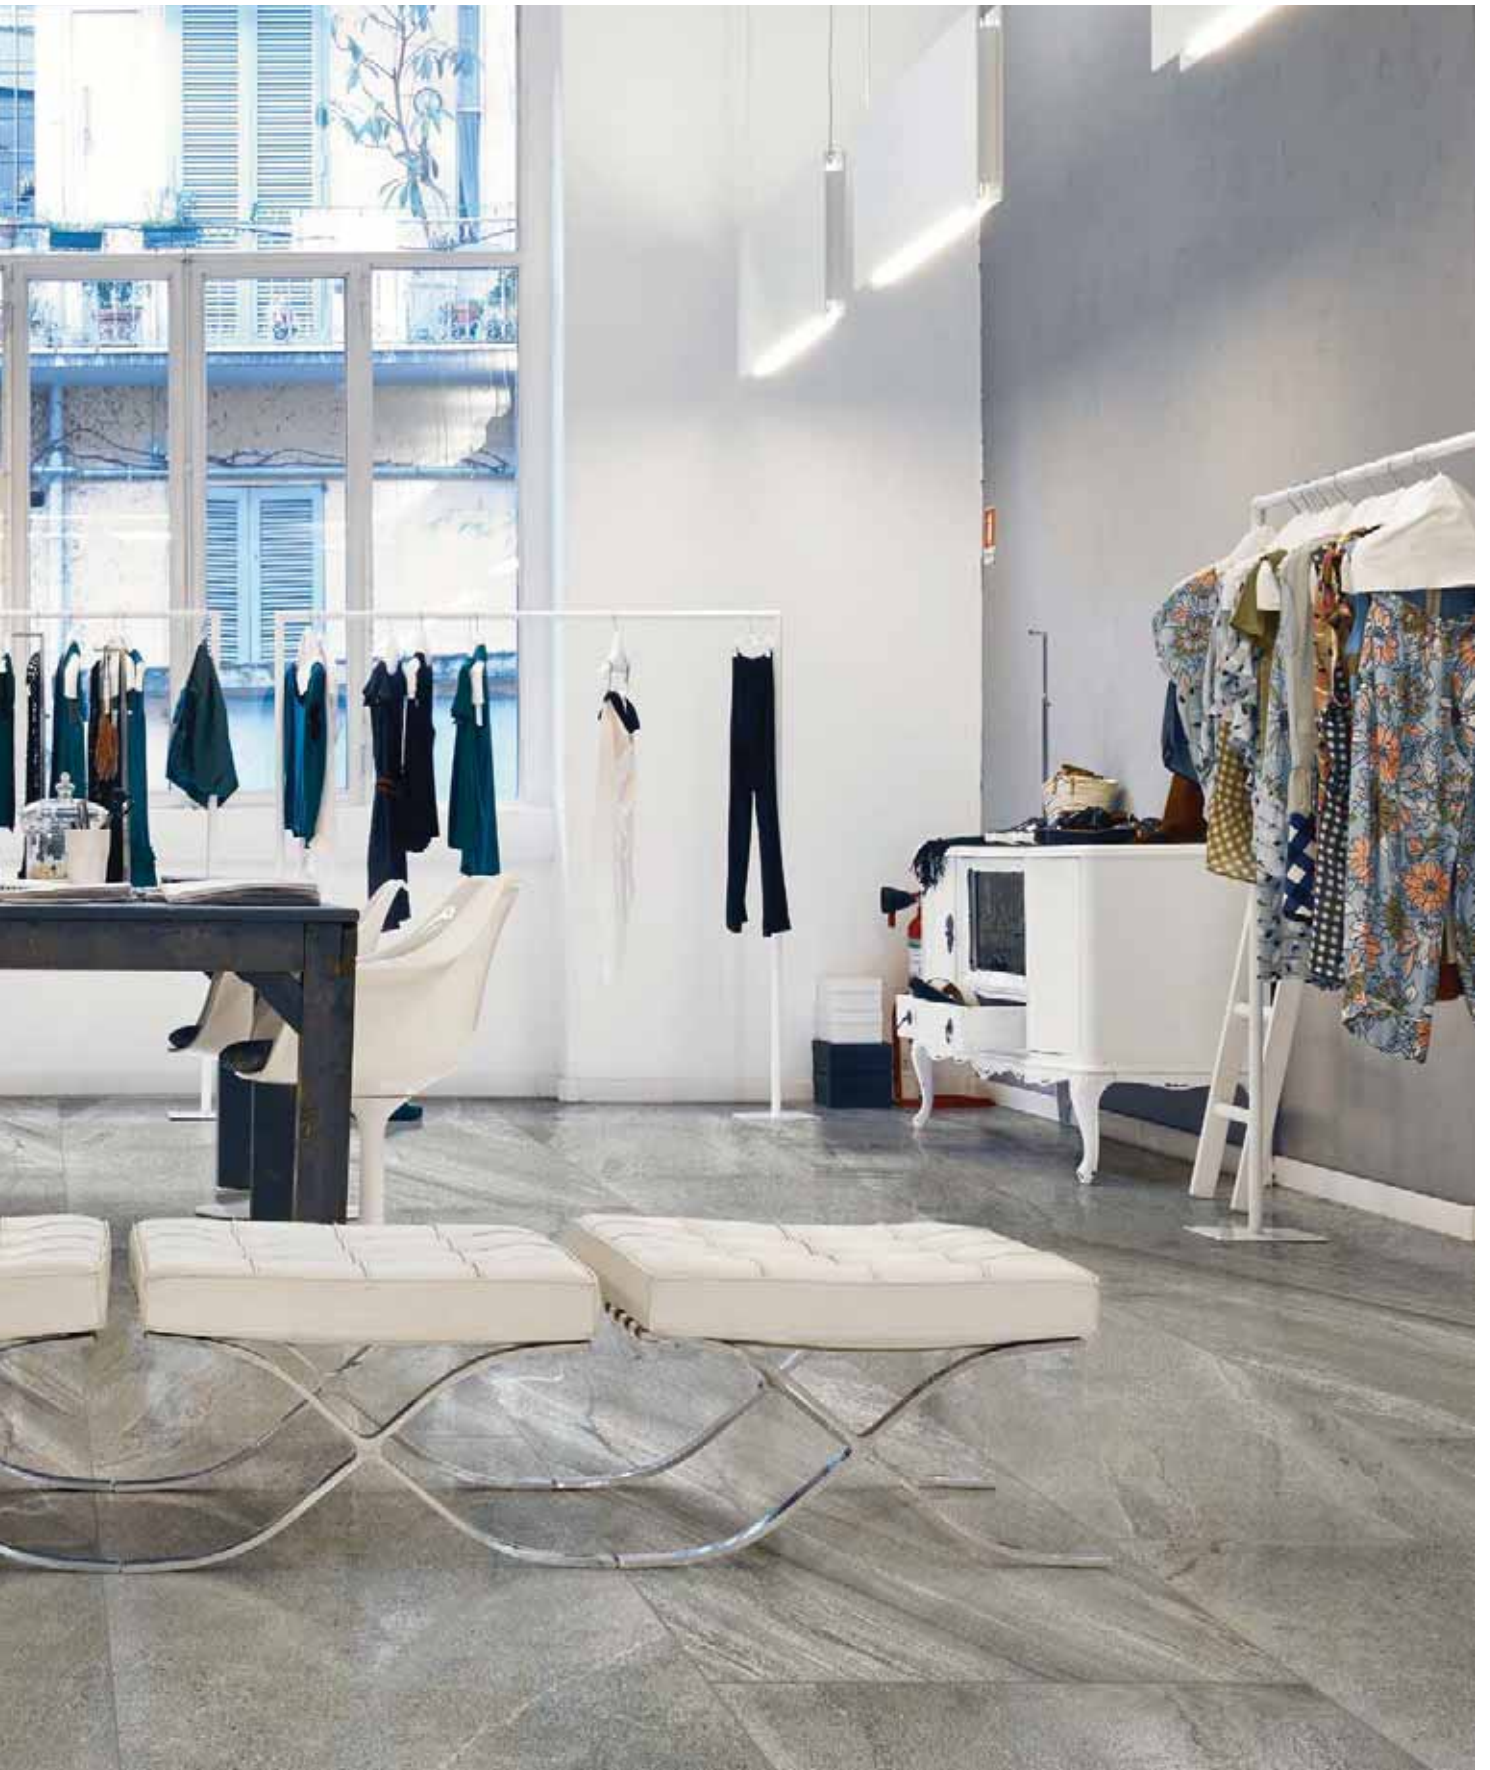

STONE BURL GRAY glossy 60x120 23⁵/₁₆"x47¹/₄"