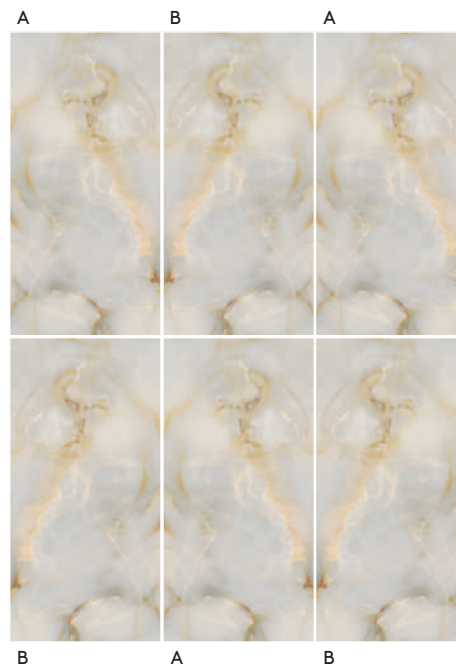

ONICE NACAR POL RECT 60X120. MIRROR ONICE NACARA POL RECT 60X120. MIRROR ONICE NACAR B POL RECT 60X120

MIRROR ONICE HONEY A POL RECT  
60 X 120 / 24" X 48"

MIRROR ONICE HONEY B POL RECT  
60 X 120 / 24" X 48"

MIRROR ONICE SKY A POL RECT  
60 X 120 / 24" X 48"

MIRROR ONICE SKY B POL RECT  
60 X 120 / 24" X 48"

### COMPOSICIÓN MIRROR · MIRROR COMPOSITION

MIRROR ONICE NACAR A POL RECT  
60 X 120 / 24" X 48"

MIRROR ONICE NACAR B POL RECT  
60 X 120 / 24" X 48"