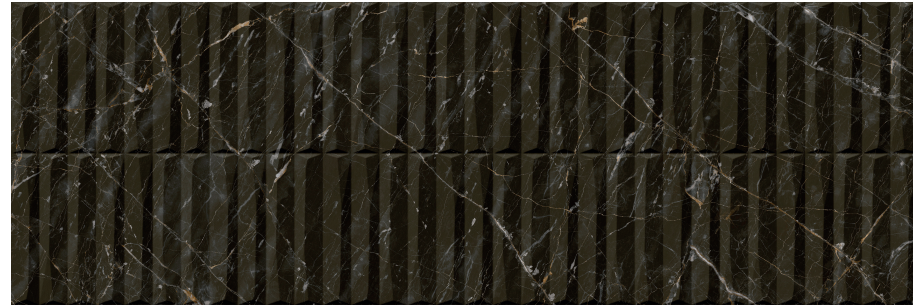

Marble
ALESSO BLACK
Natural Matt

White Body / Pasta Blanca
V2 Destonified / V2 Destonificado
Rectified / Rectificado
Relief / Relieve

Formats

40x120 - 16"x48"

Designs 12

M22
Rlv M24

Wall tile Alesso Black 40x120, RLV Alesso Black 40x120
Floor Tile Varena Carrara 60x120

Rlv.
Alesso Black

NCS S
5010-Y10R

DC
Alesso

P49

Set 2 pieces

40x120 - 16"x48"

Wall tile Alesso Black 40x120, DC Alesso 40x120
Floor Tile Varenna Carrara 60x120