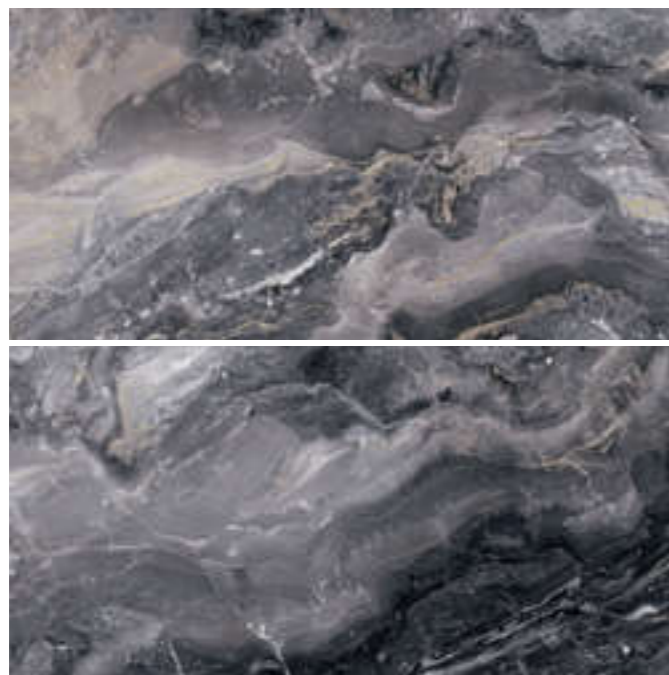

HADAR

Speechless details

Rectified Polished Porcelain Tiles

A first magnitude star in the constellation Centaurus.

The glorious Hadar is as special as the striking deep gold veins on its surface. An eye-catching speciality that is ideas to reach the dramatic look! Available in more than 10 different graphics.

Hadar

RECTIFIED POLISHED
PORCELAIN TILES

Available Colours

Hadar
60x120cm. / 23,6"x47,2"
2 Tiles Shown

Technical Features

Different graphics randomly packaged

Available Sizes

- 60x120cm. / 23,6"x47,2" - GPR
- 120x120cm. / 47,2"x47,2" - GPR